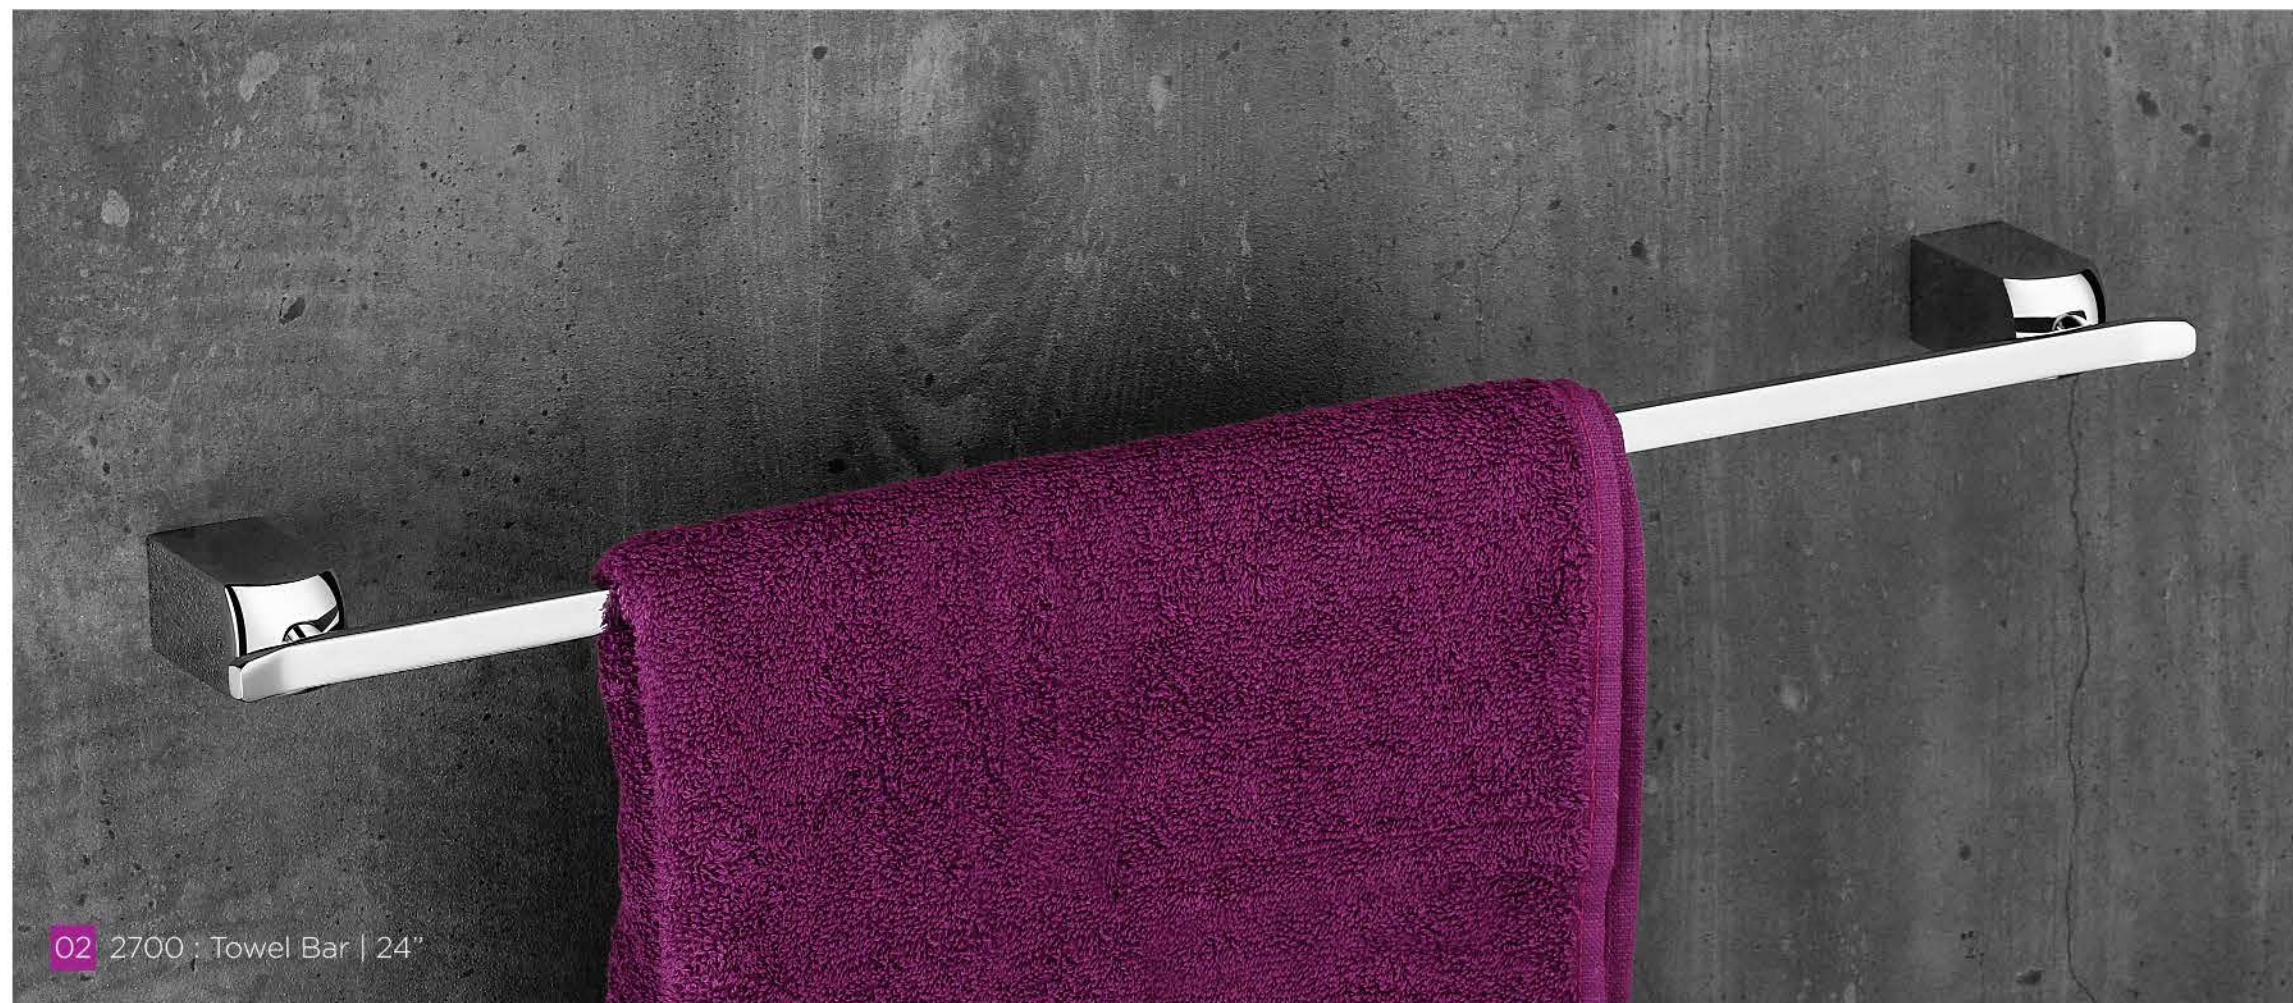

2700

series

It is so powerful, just a few lines conveying the deepest of emotions, depicting luxury. So soft and yet so alluring.

01 2700 : Towel Shelf | 24"

02 2700 : Towel Bar | 24"

03 2700 : Towel Ring

04 2700 : Soap Plate Holder | Brass

05 2700 : Robe Hook

06 2700 : Soap Liquid Holder

07 2700 : Tumbler Holder

08 2700 : Toilet Paper Holder

paper

holder with shelf

The pristine feel of elegance seems tranquil
to those who experience it.

9706