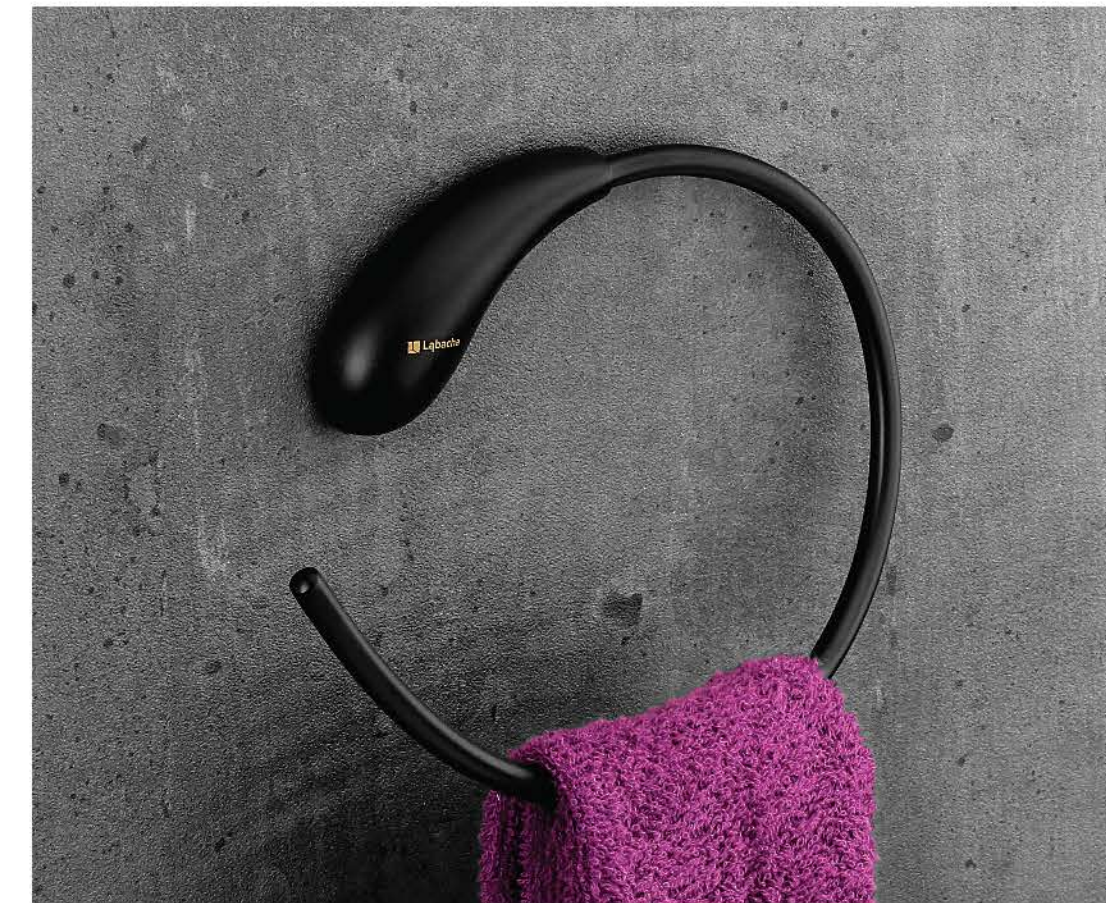

06 1700 : Robe Hook

07 1700 : Soap Liquid Holder

08 1700 : Tumbler Holder

09 1700 : Toilet Paper Holder

1700

series

BLACK IS BEAUTY.
A touch of class in creativity and finishing that reflects the current trend in modern design towards soft minimalism

01 1700 : Towel Shelf | 24"

02 1700 : Towel Bar | 24"

03 1700 : Towel Ring

04 1700 : Soap Dish Holder

05 1700 : Soap Plate Holder | Brass

06 1700 : Robe Hook

07 1700 : Soap Liquid Holder

08 1700 : Tumbler Holder