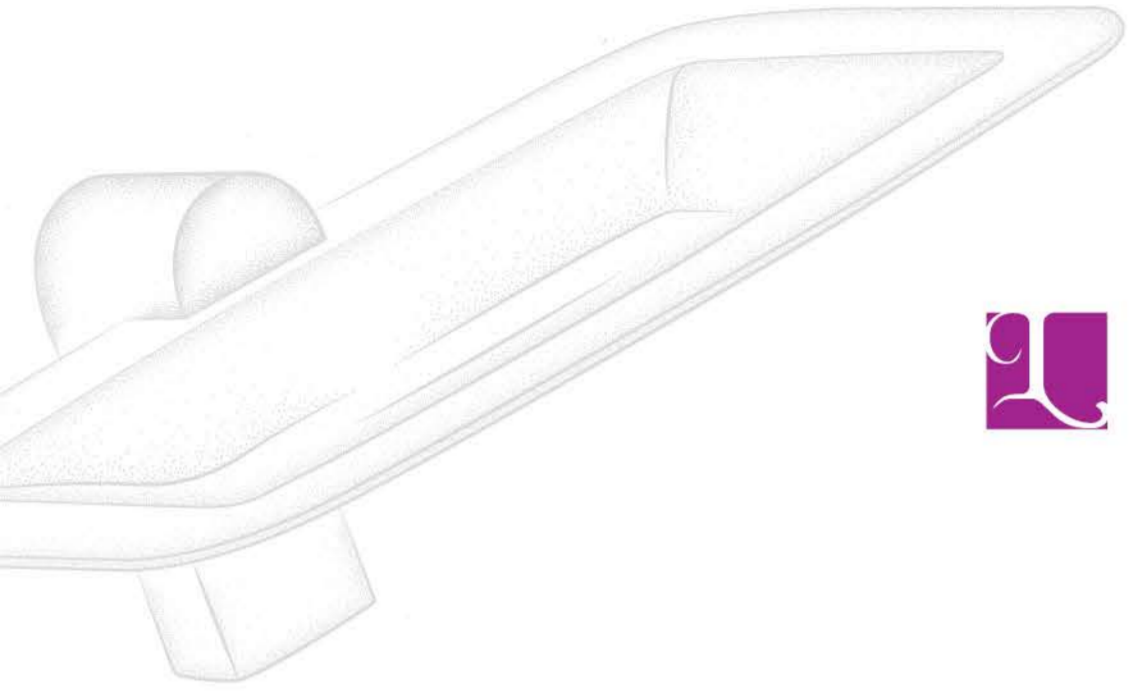

03 9902 : Towel Ring

04 9902 : Soap Plate Holder | Brass

05 9902 : Robe Hook

06 9902 : Soap Liquid Holder

07 9902 : Tumbler Holder

08 9902 : Toilet Paper Holder

 **Labacha**[®]
BATHROOM ACCESSORIES

9903