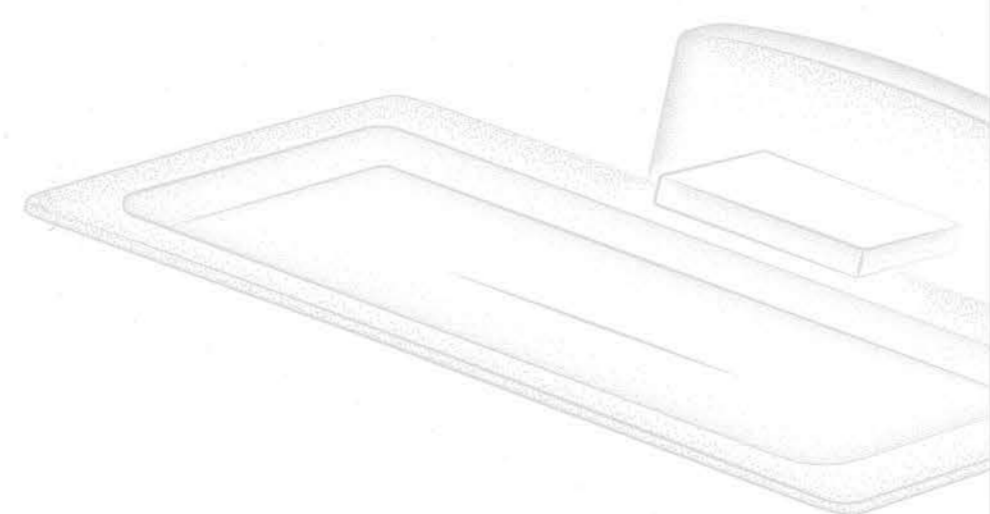

Labacha®
BATHROOM ACCESSORIES

9904

series

radiate with
its slender beauty