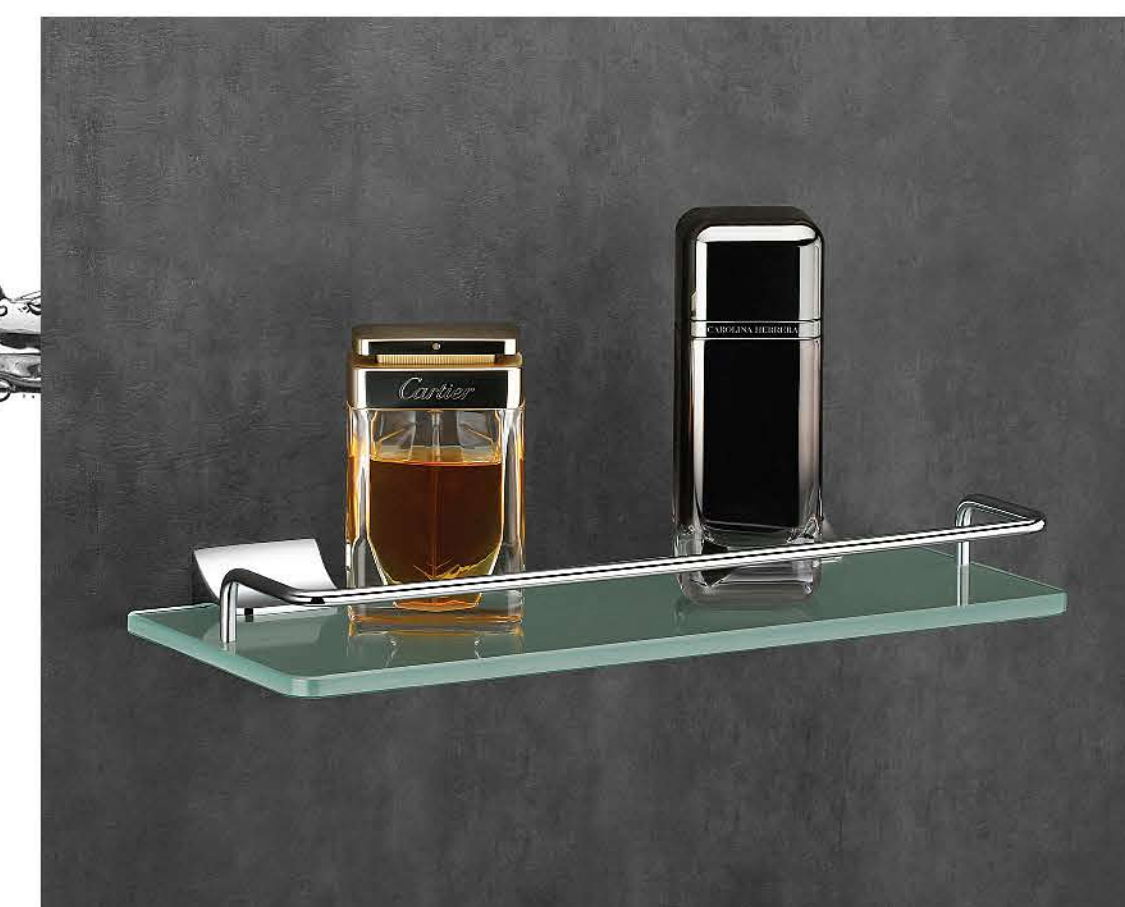

01 12x5" | Chrome Plated

01 16x5" | Chrome Plated

02 12x5" | Black Rose Gold

02 16x5" | Black Rose Gold

Front

bathroom shelf

Innovation distinguishes between a leader and a follower.

01 Single Front Shelf