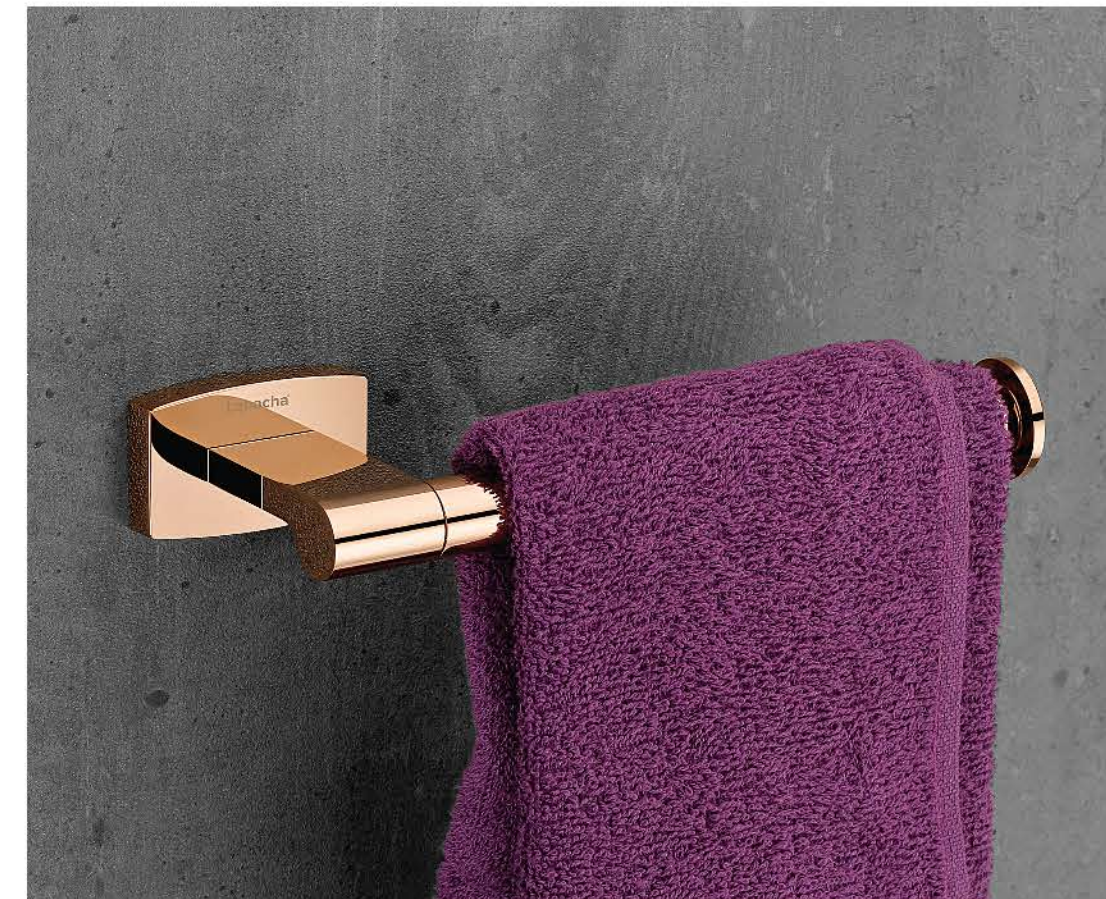

05 9904 : Robe Hook

06 9904 : Soap Liquid Holder

07 9904 : Tumbler Holder

08 9904 : Toilet Paper Holder

9904

series

It is so powerful, just a few lines conveying the deepest of emotions, depicting luxury. So soft and yet so alluring.

01 9904 : Towel Shelf | 24"

02 9904 : Towel Bar | 24"

03 9904 : Towel Ring

04 9904 : Soap Plate Holder | Brass

05 9904 : Robe Hook

06 9904 : Soap Liquid Holder

07 9904 : Tumbler Holder

08 9904 : Toilet Paper Holder