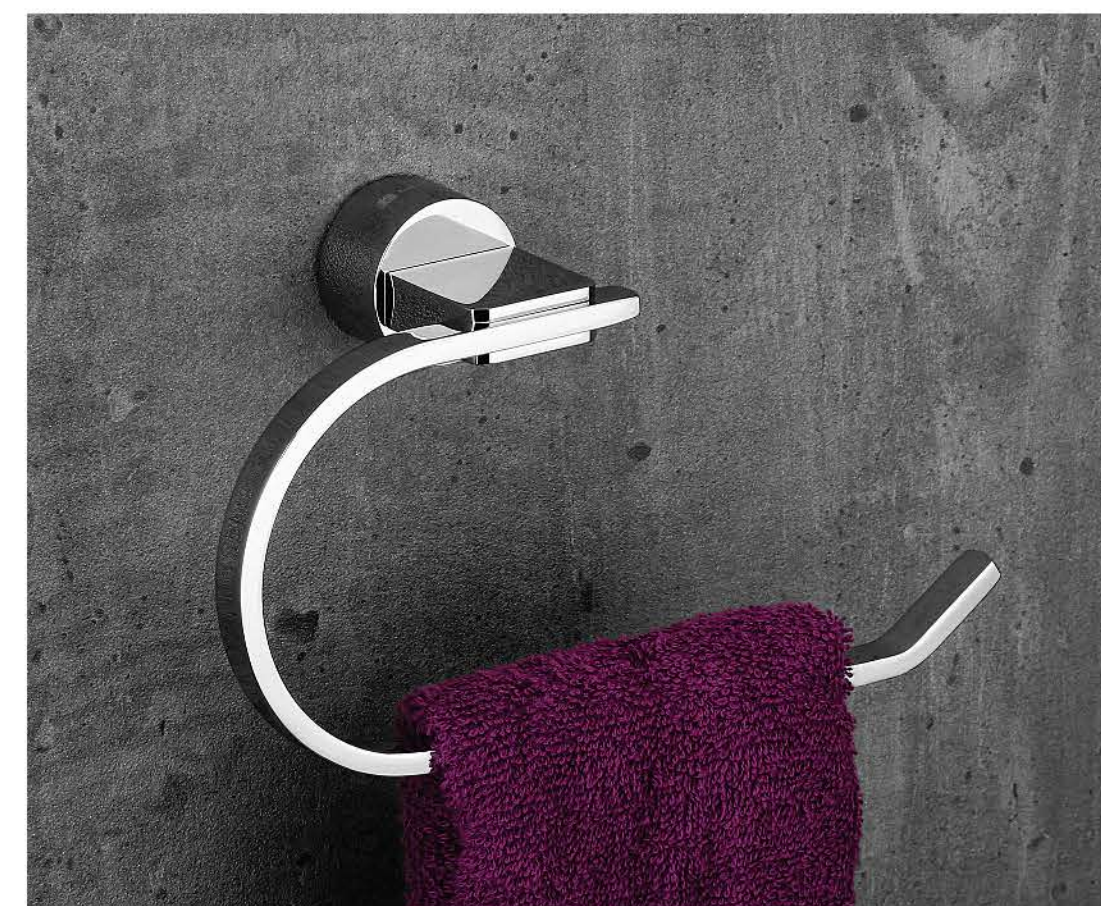

06 9902 : Soap Liquid Holder

07 9902 : Tumbler Holder

08 9902 : Toilet Paper Holder

9902

series

feel the pride for your bathroom space with our carefully created pieces of art.

01 9902 : Towel Shelf | 24"

02 9902 : Towel Bar | 24"

03 9902 : Towel Ring

04 9902 : Soap Plate Holder | Brass

05 9902 : Robe Hook

06 9902 : Soap Liquid Holder

07 9902 : Tumbler Holder

08 9902 : Toilet Paper Holder

 **Labacha**[®]
BATHROOM ACCESSORIES

9903

movable towel bar

a great choice for all those who love balanced exceptional quality and minimal designs. The style perfectly complements the shape. the imagination is integrated into thoughtful process and thus resulting into the final product.