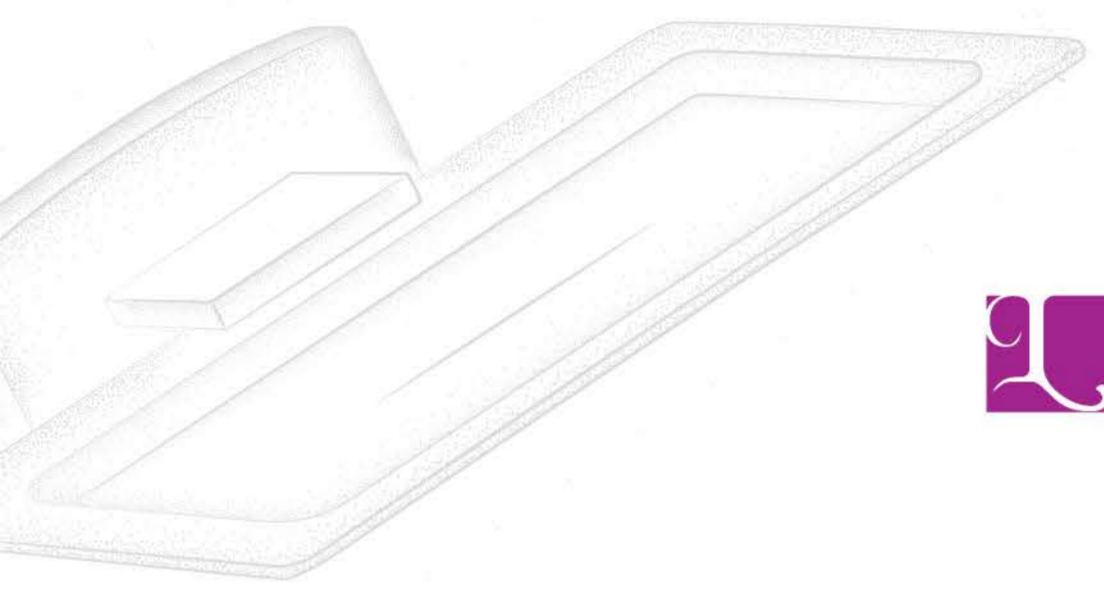

The aim of art is to represent not the outward appearance of things, but their inward significance - and that's what we do at LABACHA.

01 9903 : Towel Shelf | 24"

02 9903 : Towel Bar | 24"

03 9903 : Towel Ring

04 9903 : Soap Plate Holder | Brass

05 9903 : Robe Hook

06 9903 : Soap Liquid Holder

07 9903 : Tumbler Holder

08 9903 : Toilet Paper Holder

 **Labacha**[®]
BATHROOM ACCESSORIES

9904

series