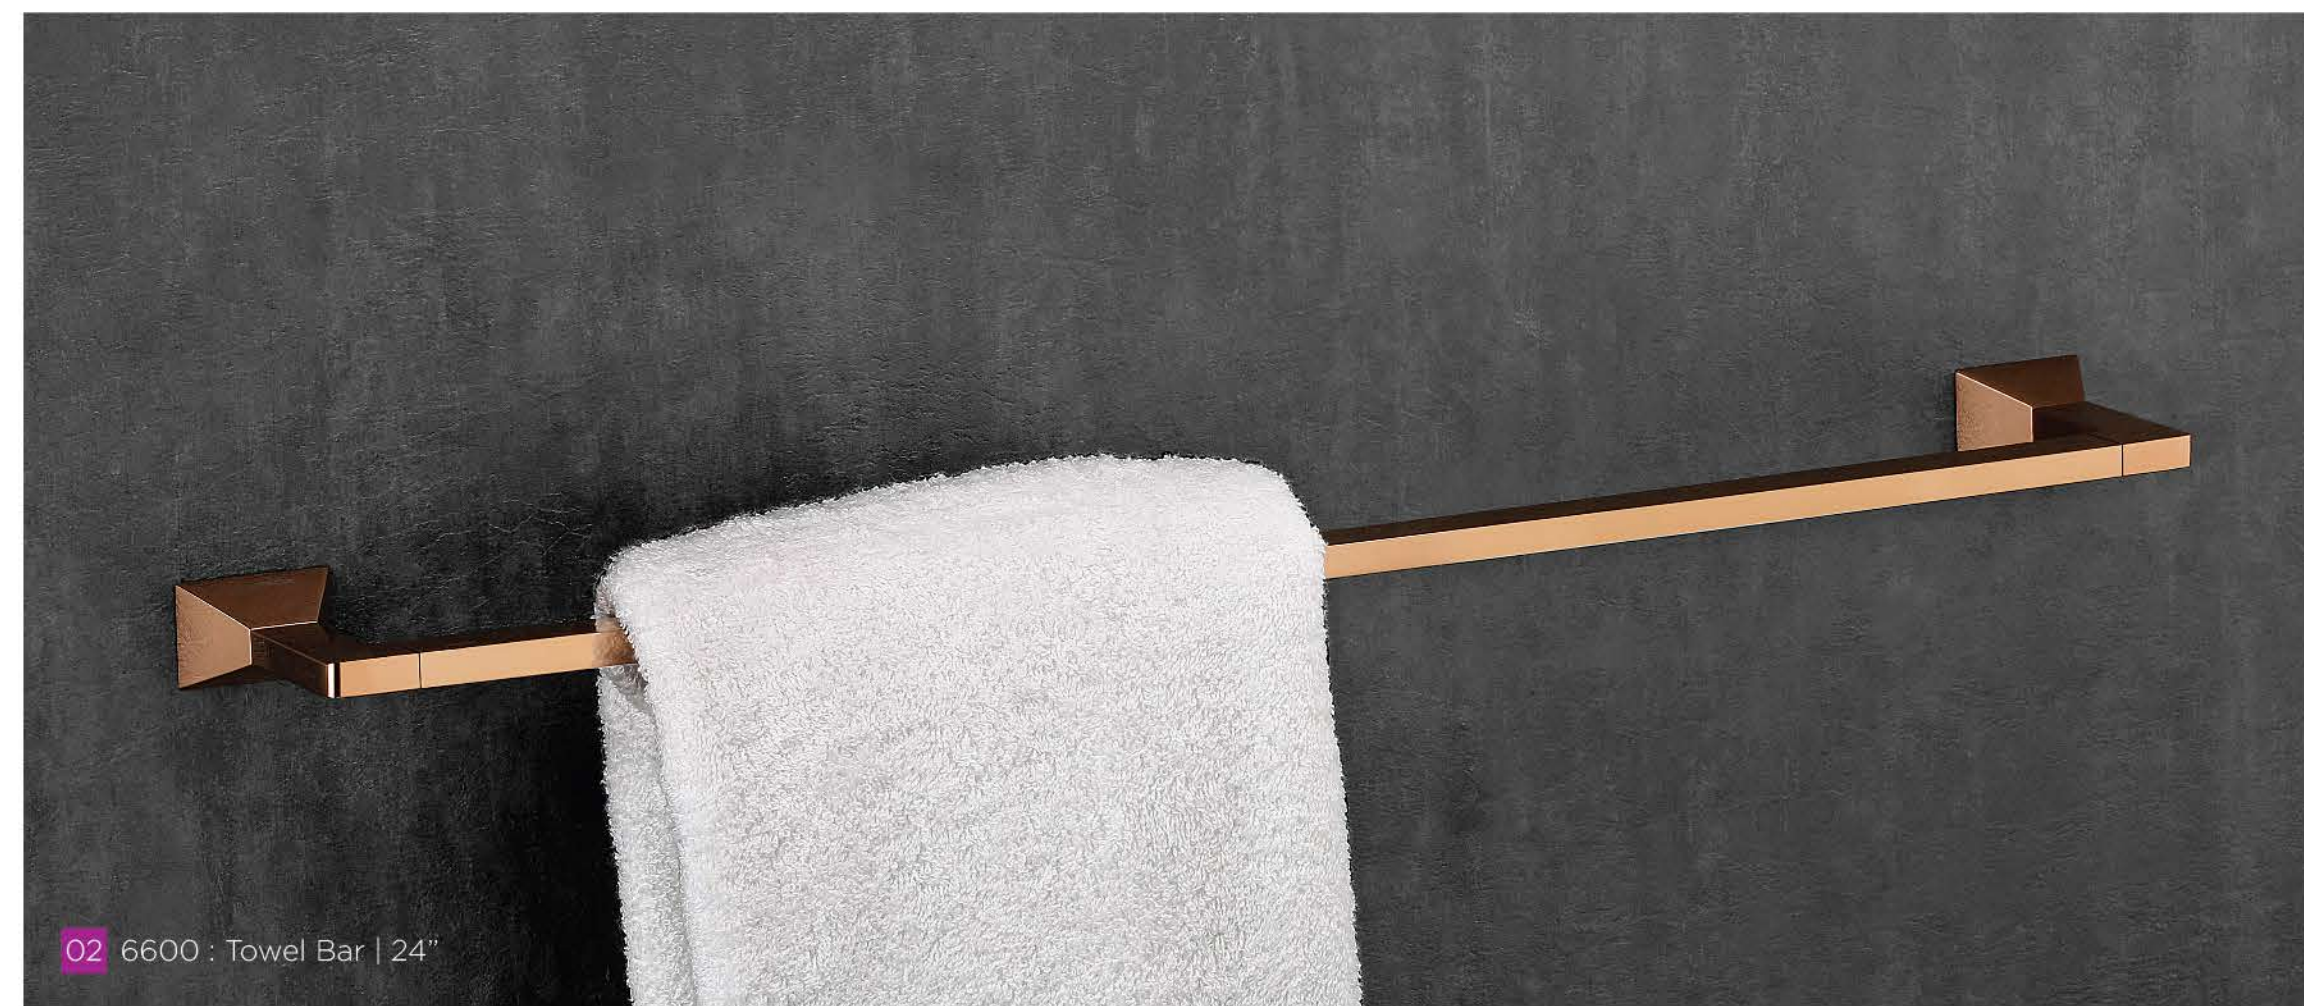

6600

series

these chic design with fabulous shine and sparkle make rhythms to the patterns

01 6600 : Towel Shelf | 24"

02 6600 : Towel Bar | 24"

03 6600 : Towel Ring

04 6600 : Soap Plate Holder | Brass

05 6600 : Robe Hook