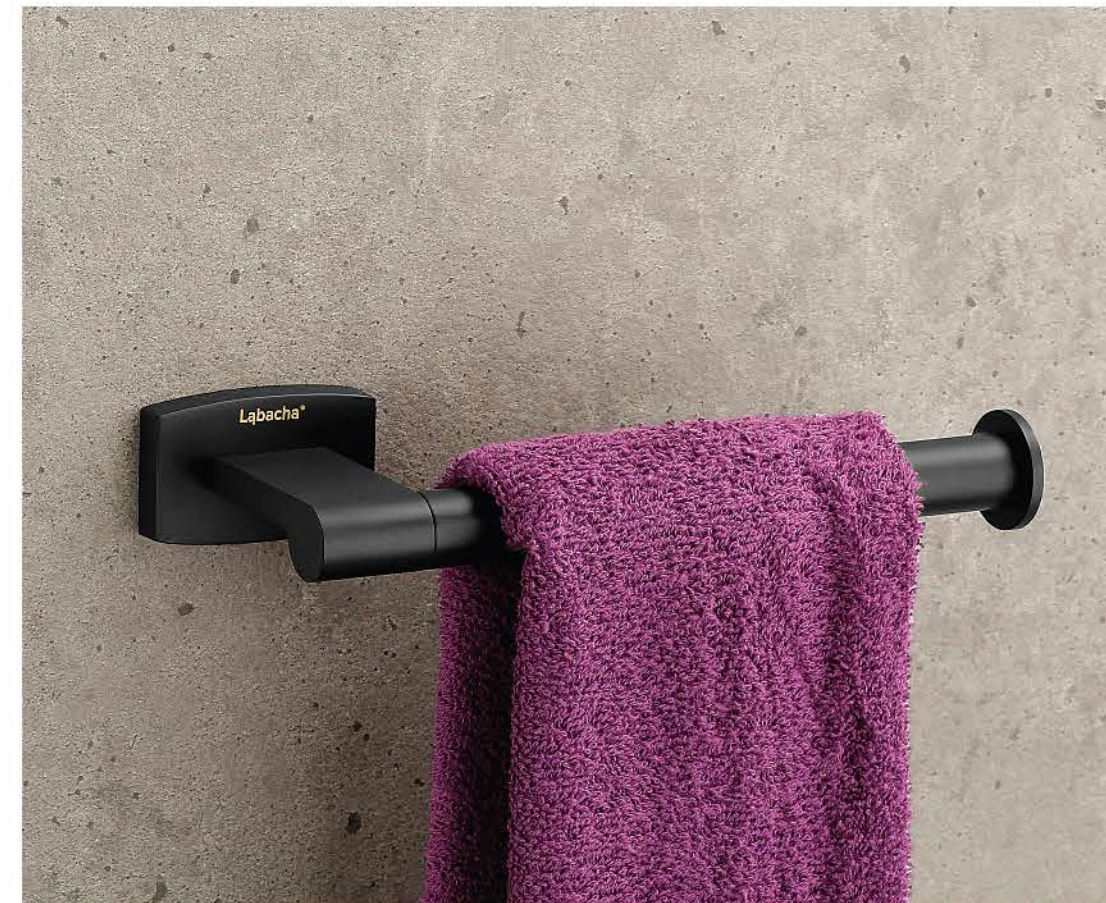

9904

series

An ergonomic style statement with functional brilliance to match, brings perfect comfort and aesthetic elegance to the bathroom design

01 9904 : Towel Shelf | 24"

02 9904 : Towel Bar | 24"

03 9904 : Towel Ring