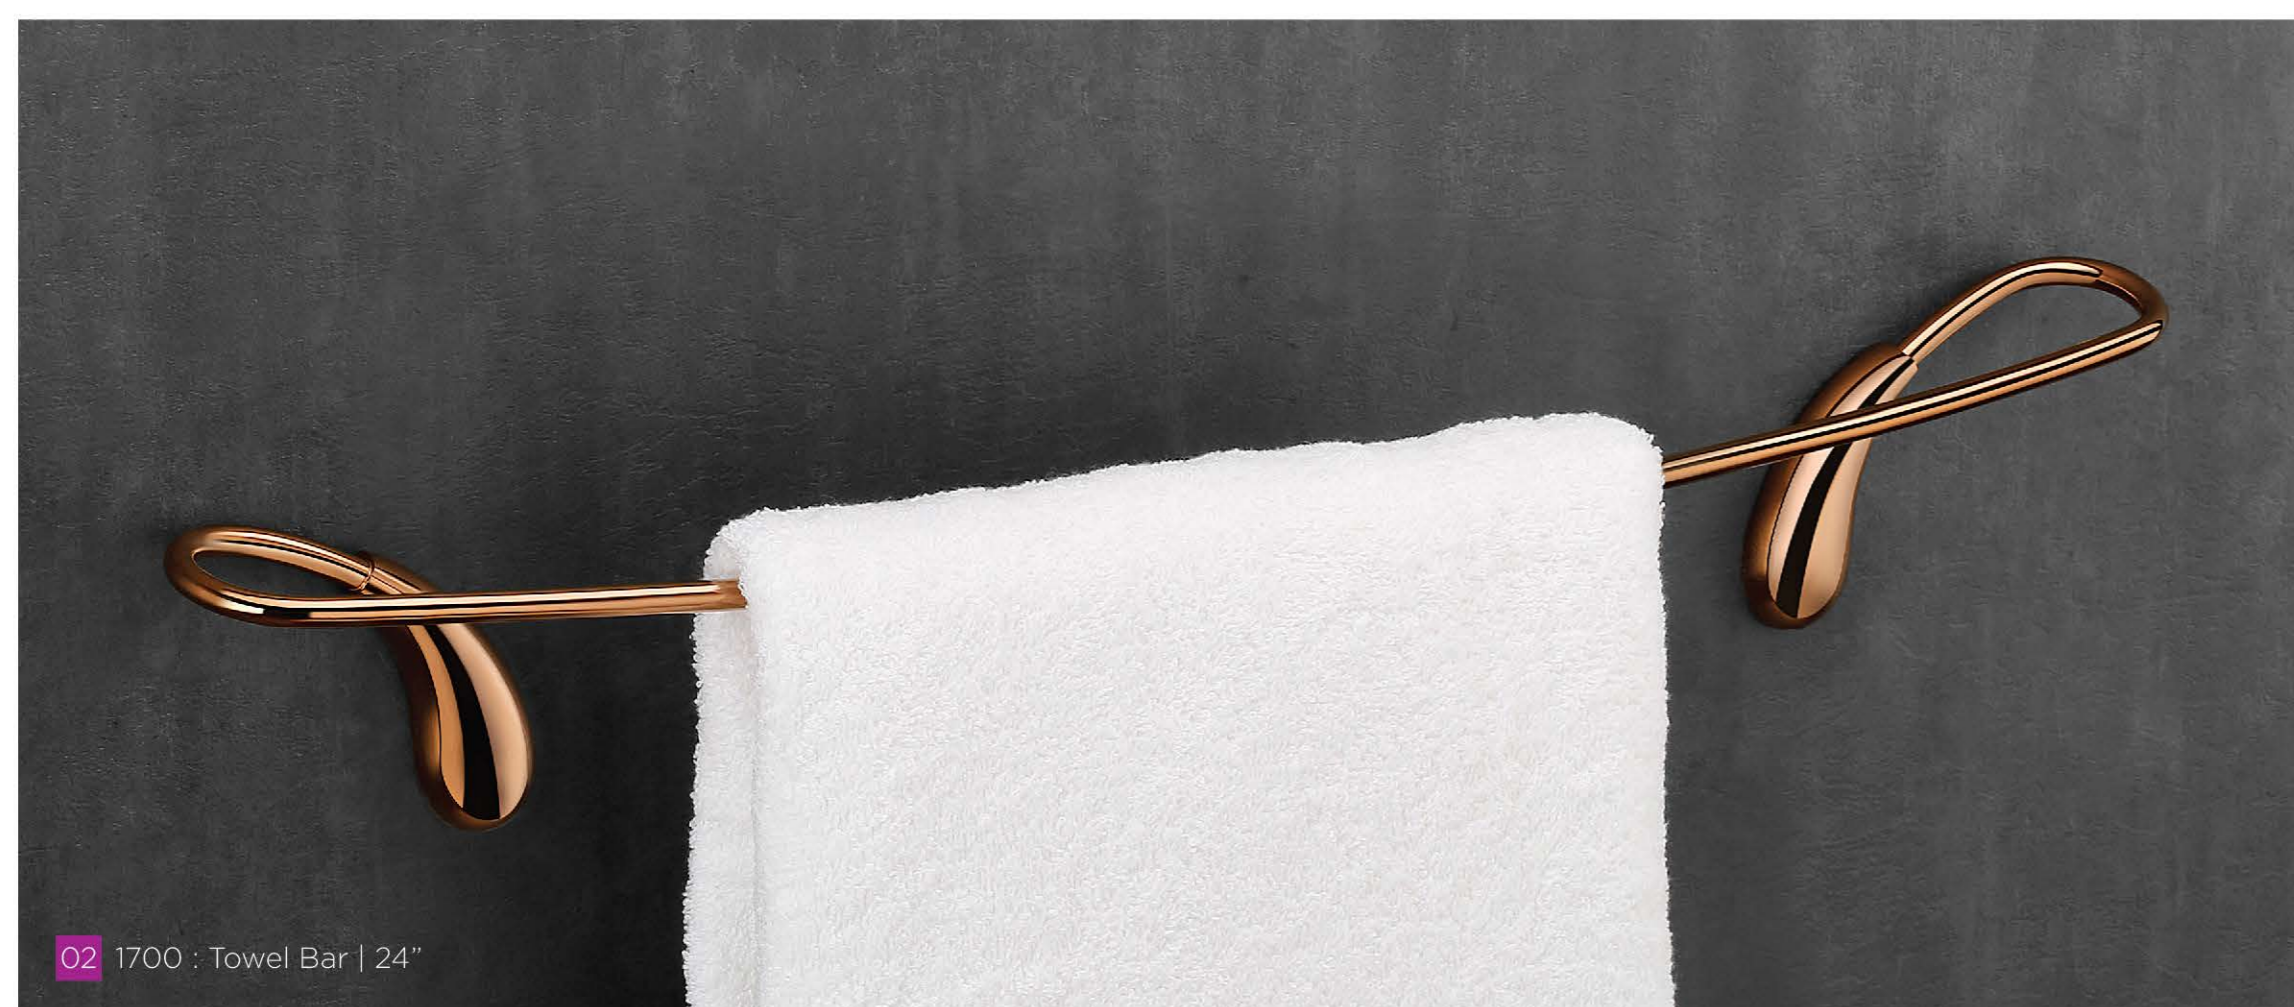

01 1700 : Towel Shelf | 24"

02 1700 : Towel Bar | 24"