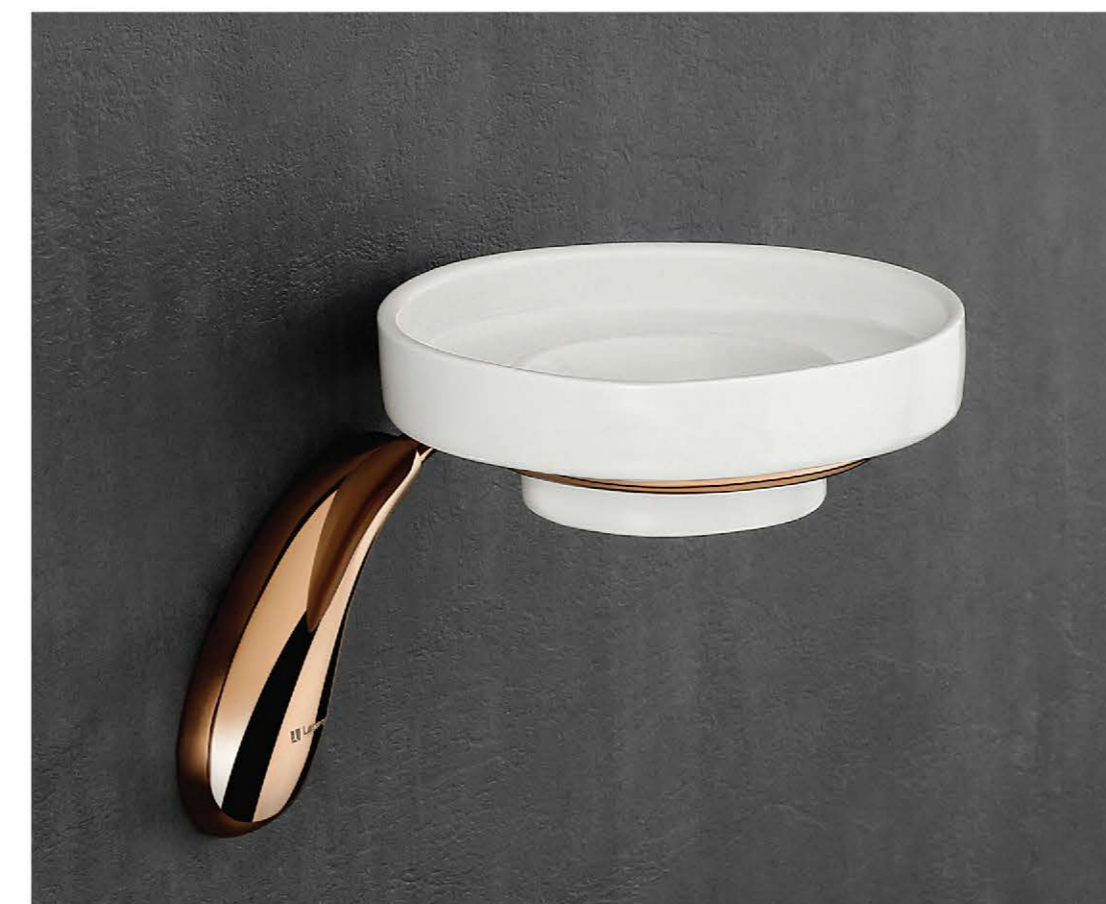

radiate with
its slender beauty

1700

series

a striking combination of design and creativity where the minute details grab the attention

01 1700 : Towel Shelf | 24"

02 1700 : Towel Bar | 24"

03 1700 : Towel Ring

04 1700 : Soap Plate Holder

05 1700 : Soap Dish Holder | Brass

06 1700 : Robe Hook

07 1700 : Soap Liquid Holder

08 1700 : Tumbler Holder

09 1700 : Toilet Paper Holder

1700

series

the final look is determined by a seemingly inconspicuous detailing

01 1700 : Towel Shelf | 24"

02 1700 : Towel Bar | 24"

03 1700 : Towel Ring

04 1700 : Soap Dish Holder

05 1700 : Soap Plate Holder | Brass