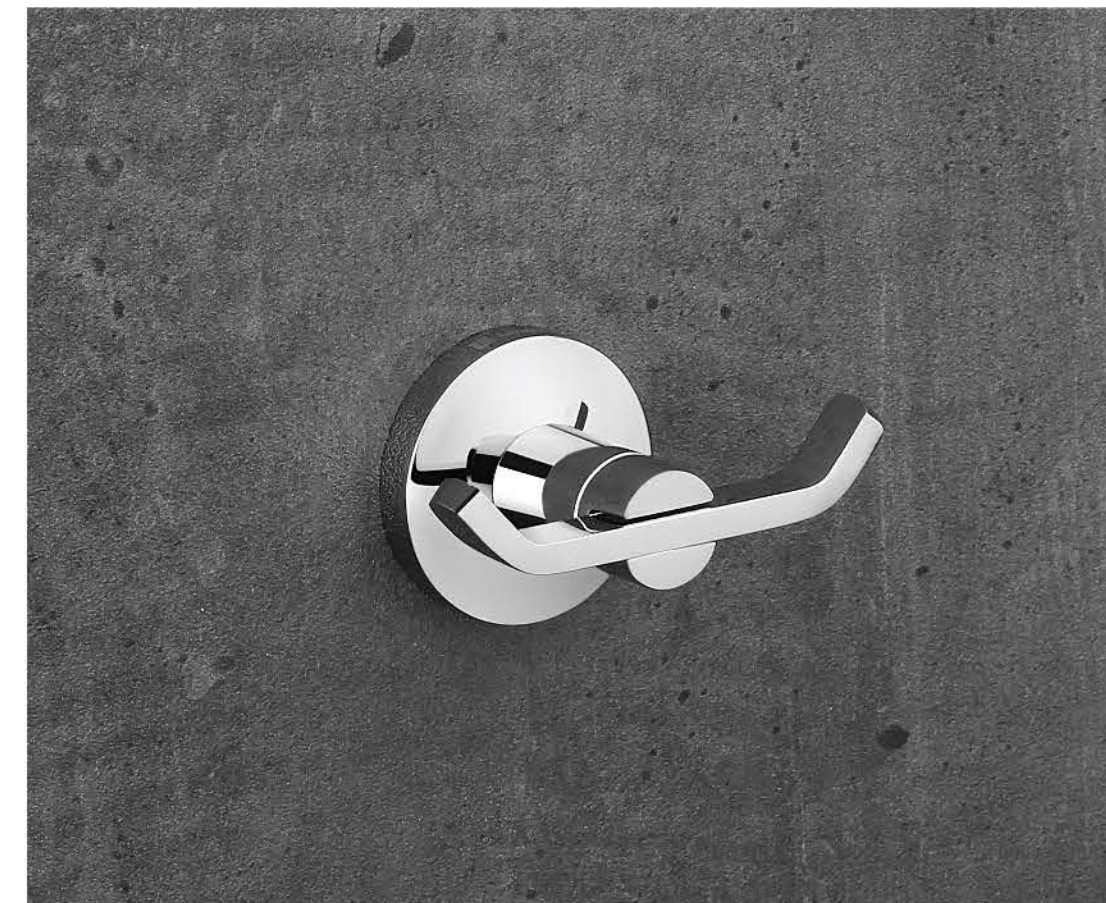

9901

series

our designs are so capable that you can stand out in a crowd with a pride of uniqueness.

01 9901 : Towel Shelf | 24"

02 9901 : Towel Bar | 24"

03 9901 : Towel Ring

04 9901 : Soap Plate Holder | Brass

05 9901 : Robe Hook

06 9901 : Soap Liquid Holder

07 9901 : Tumbler Holder

08 9901 : Toilet Paper Holder

 **Labacha**[®]
BATHROOM ACCESSORIES

9902

series

a perfect consort to the distinct geometric precision and curves of the design that blends timelessly with contemporary carefully crafted lines.