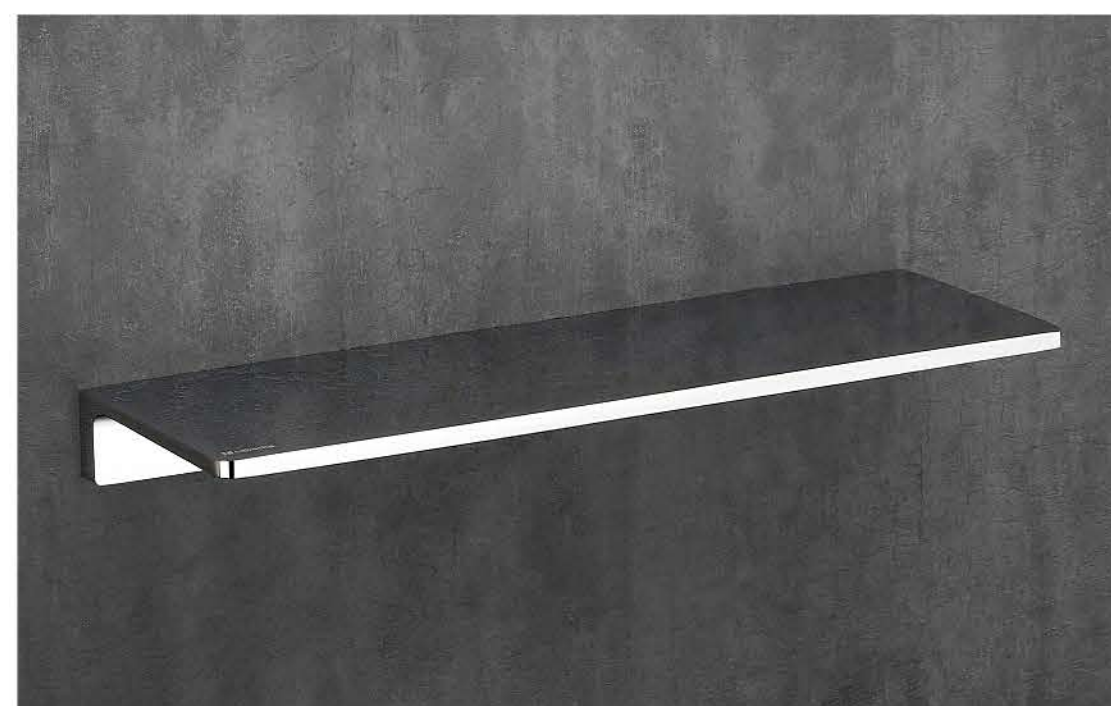

shelf

Surpassing all standards of
creativity, design, quality and global
standards.

11303

bathroom shelf

01 200mm | Rose Gold

01 300mm | Rose Gold

02 200mm | Chrome Plated

02 300mm | Chrome Plated