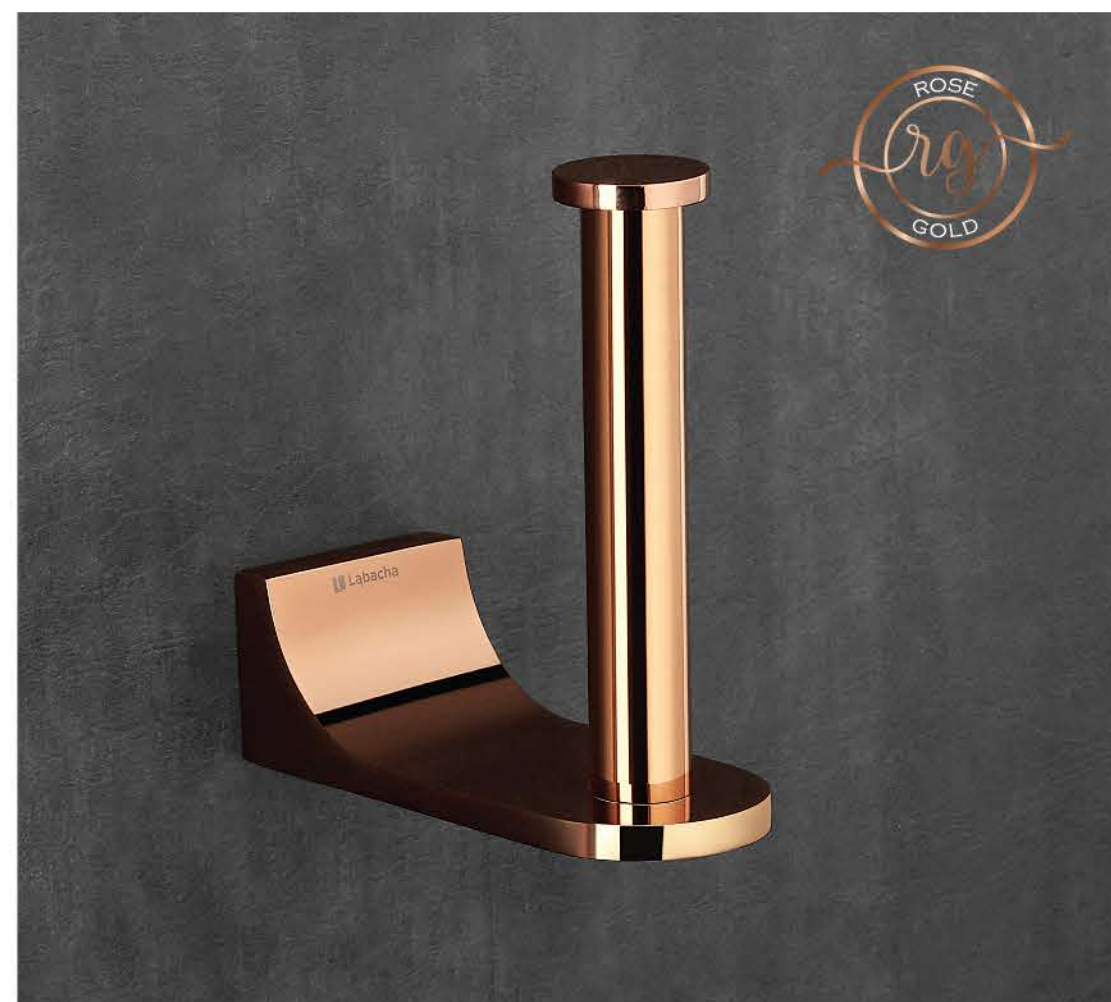

toilet paper holder
with shelf

Freshness burgeoning
with ingenuity, results into
masterpieces.

11301

toilet paper holder
with shelf

Let the fantasies
come alive.

11301B

toilet paper holder
with shelf

11302B

double toilet paper holder
with shelf

A fine blend of exquisite craftsmanship and precision, that places it in a niche of its own.

11306

toilet paper holder

Labacha
BATHROOM ACCESSORIES

Each product is a perfect balance of design, quality, production standards, technology and precision
EACH A MASTERPIECE
EACH IRRESISTABLE.

shelf

Surpassing all standards of
creativity, design, quality and global
standards.

11303

bathroom shelf

01 200mm | Rose Gold

01 300mm | Rose Gold

02 200mm | Chrome Plated

02 300mm | Chrome Plated