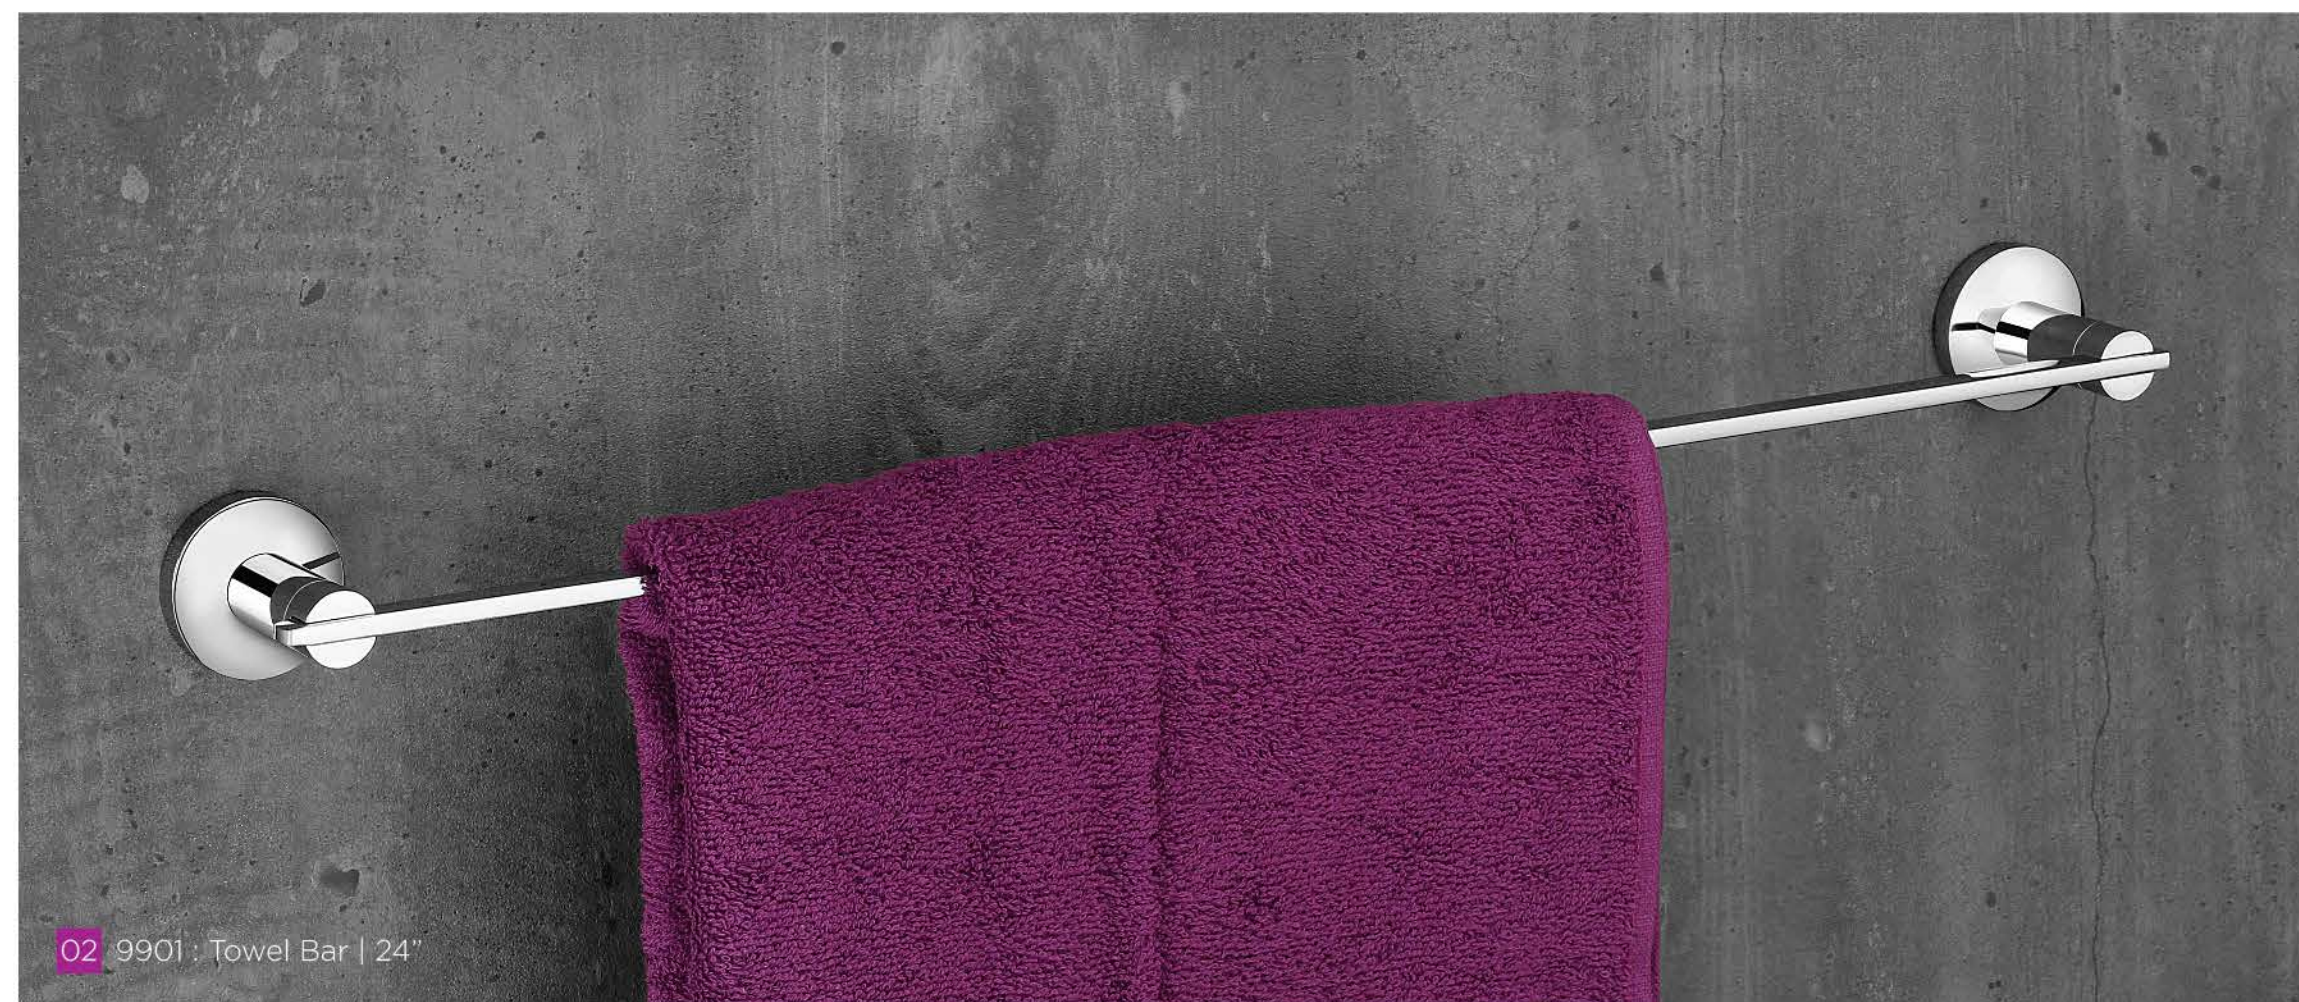

9901

series

our designs are so capable that you can stand out in a crowd with a pride of uniqueness.

01 9901 : Towel Shelf | 24"

02 9901 : Towel Bar | 24"

03 9901 : Towel Ring

04 9901 : Soap Plate Holder | Brass

05 9901 : Robe Hook

06 9901 : Soap Liquid Holder

07 9901 : Tumbler Holder

08 9901 : Toilet Paper Holder

 **Labacha**[®]
BATHROOM ACCESSORIES

9902

series

a perfect consort to the distinct geometric precision and curves of the design that blends timelessly with contemporary carefully crafted lines.