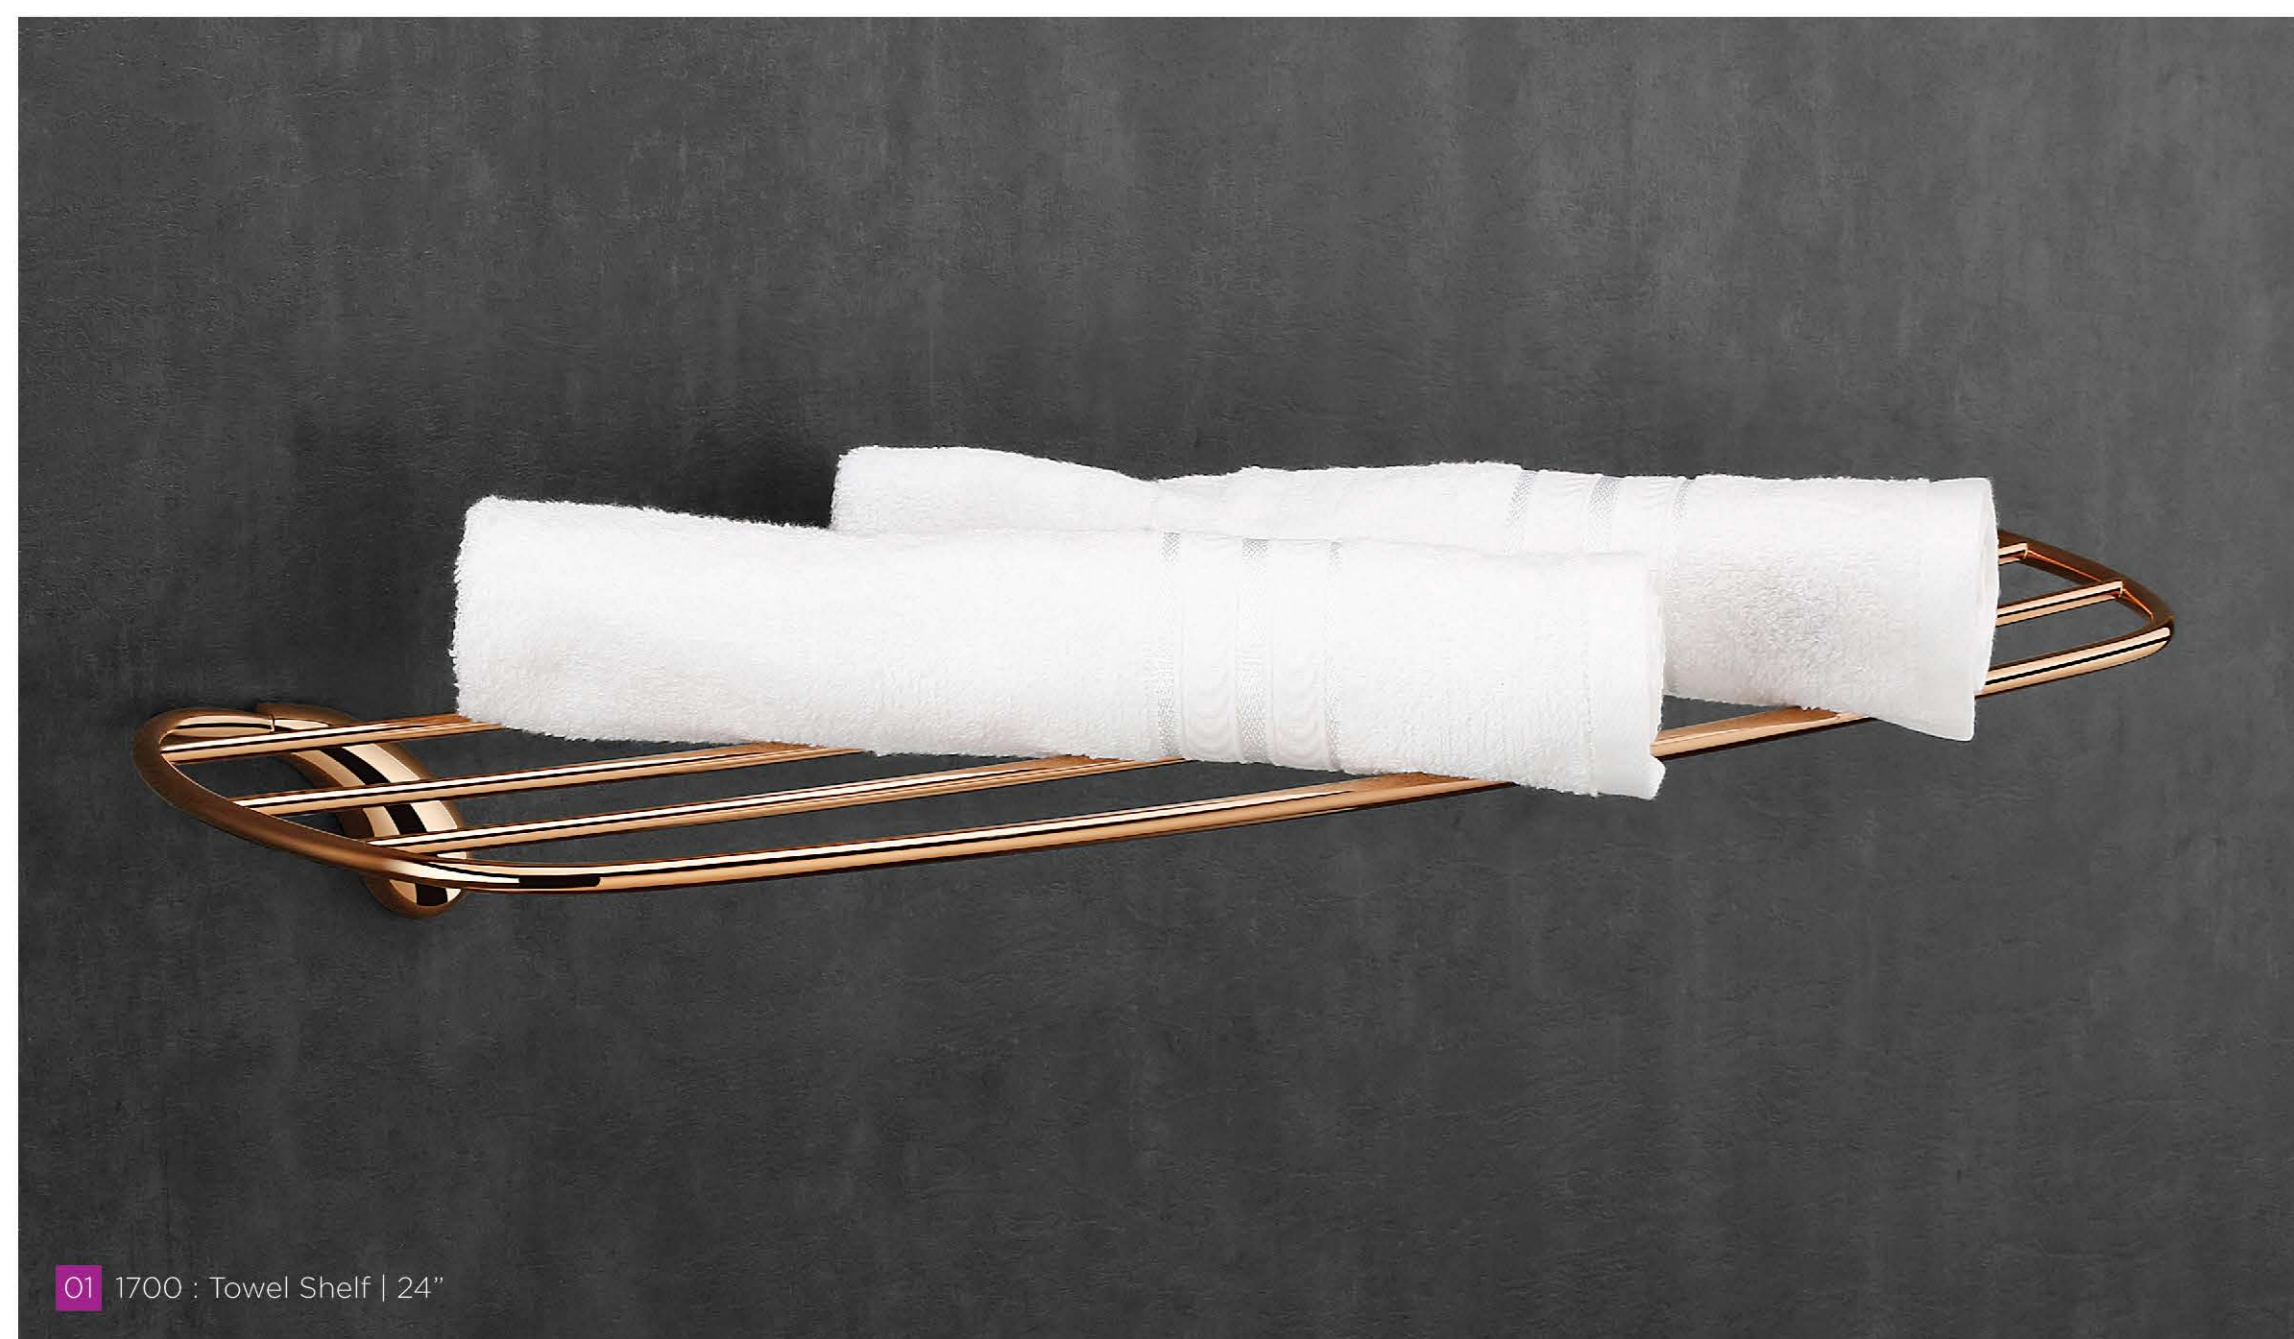

radiate with
its slender beauty

1700

series

a striking combination of design and creativity where the minute details grab the attention

01 1700 : Towel Shelf | 24"

02 1700 : Towel Bar | 24"

03 1700 : Towel Ring