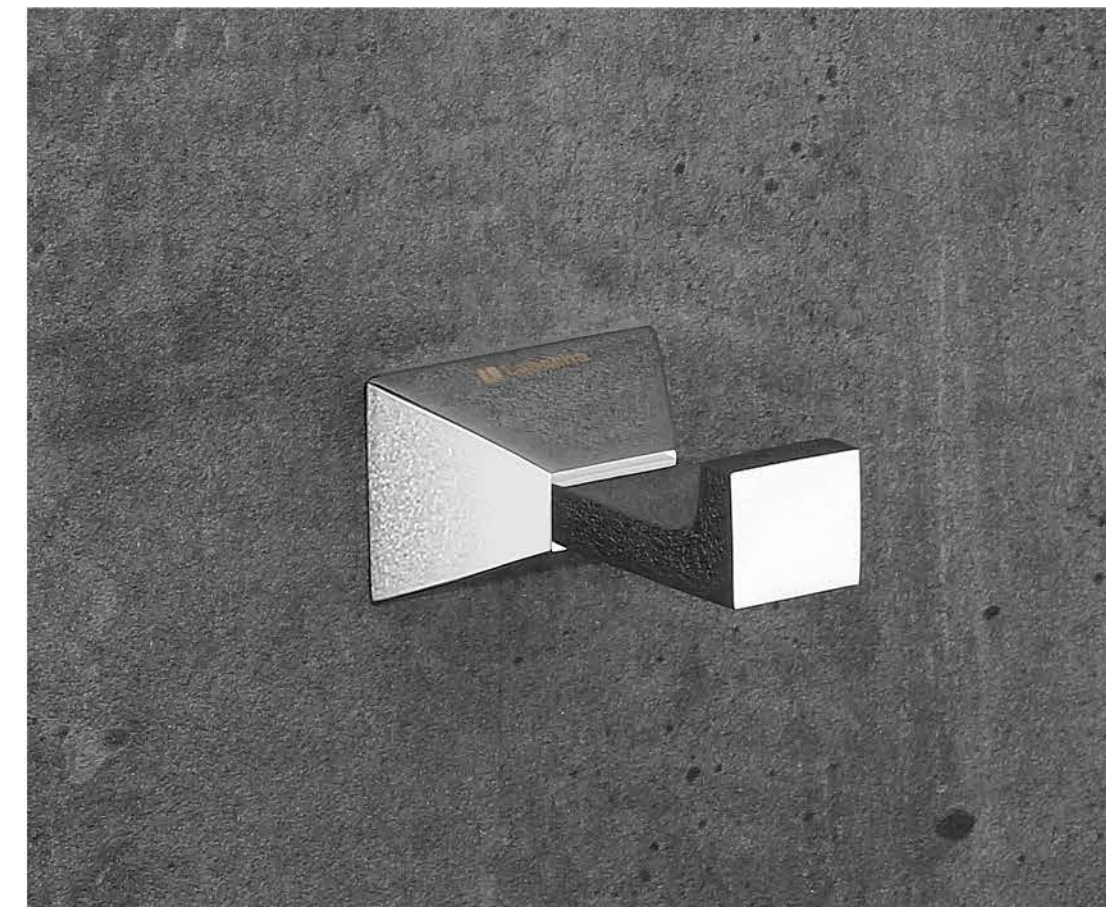

01 6600 : Towel Shelf | 24"

02 6600 : Towel Bar | 24"

03 6600 : Towel Ring

04 6600 : Soap Plate Holder | Brass

05 6600 : Robe Hook

06 6600 : Soap Liquid Holder

07 6600 : Tumbler Holder

08 6600 : Toilet Paper Holder

6600

series

the world can embrace
elegance with supreme
satisfaction

01 6600 : Towel Shelf | 24"

02 6600 : Towel Bar | 24"

03 6600 : Towel Ring

04 6600 : Soap Plate Holder | Brass

05 6600 : Robe Hook