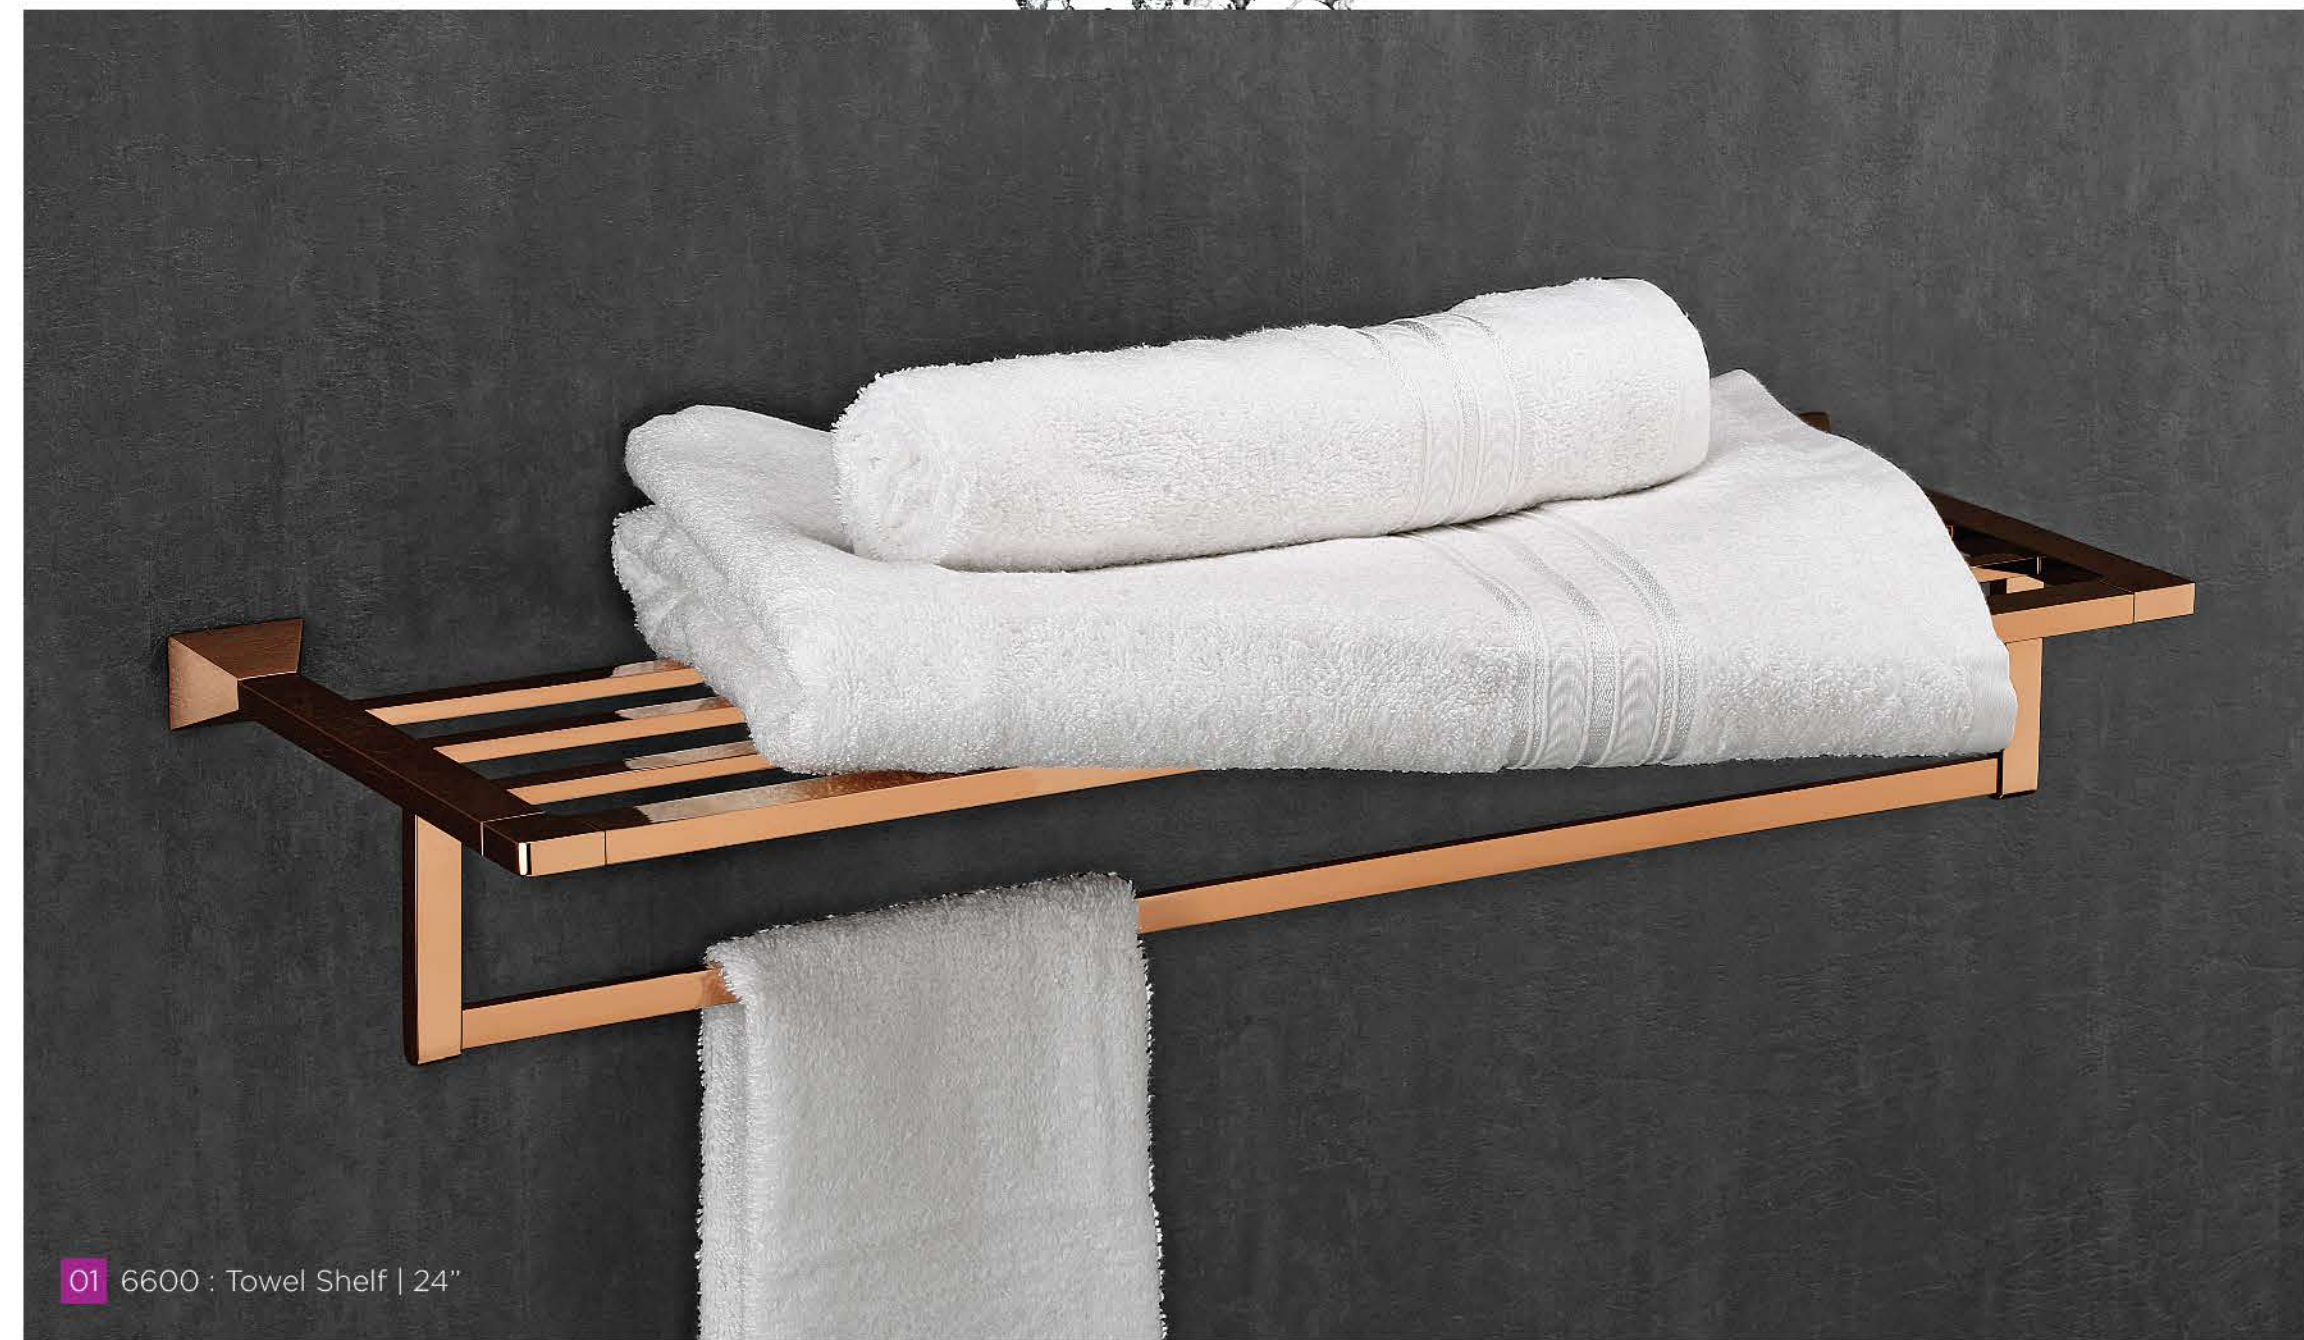

6600

series

these chic design with fabulous shine and sparkle make rhythms to the patterns

01 6600 : Towel Shelf | 24"

02 6600 : Towel Bar | 24"

03 6600 : Towel Ring

04 6600 : Soap Plate Holder | Brass

05 6600 : Robe Hook