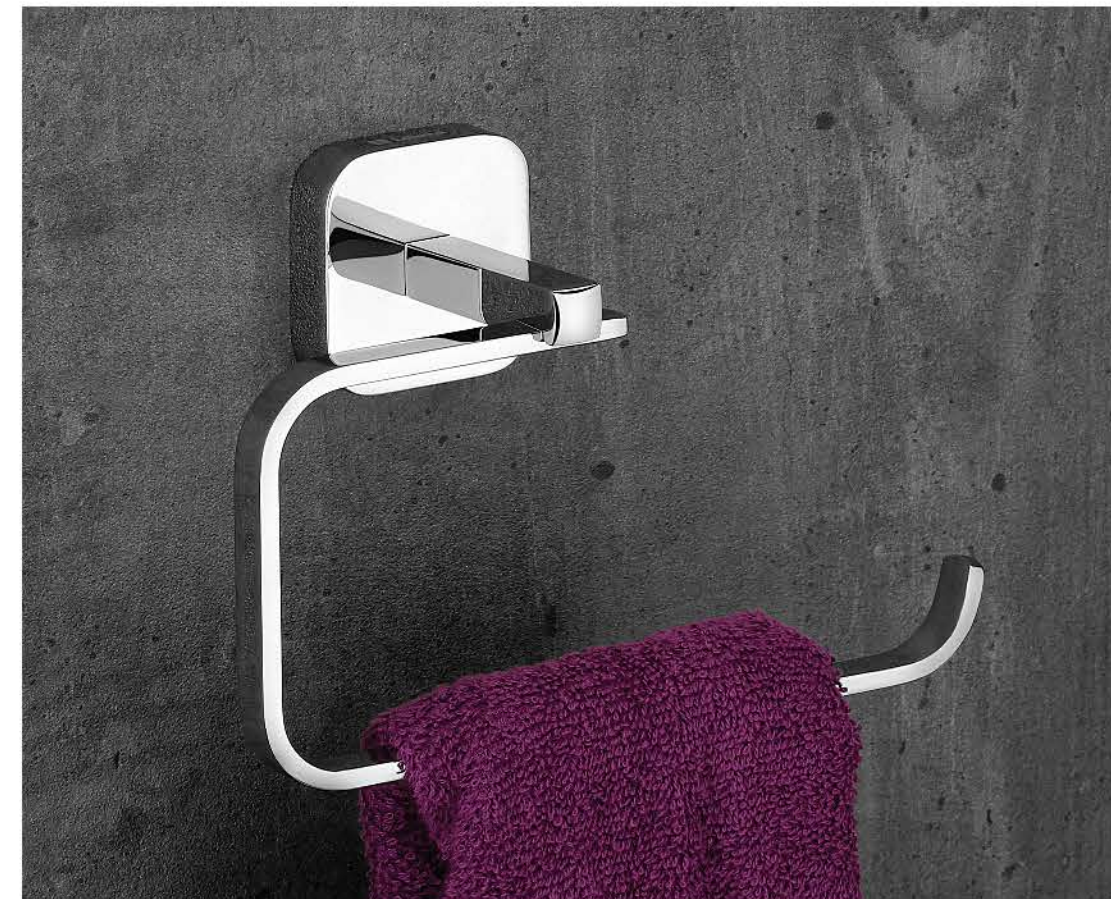

04 9900 : Soap Plate Holder | Brass

05 9900 : Robe Hook

06 9900 : Soap Liquid Holder

07 9900 : Tumbler Holder

08 9900 : Toilet Paper Holder

9900

series

when its about quality,
we don't leave even a little scope
for the word - compromise

01 9900 : Towel Shelf | 24"

02 9900 : Towel Bar | 24"

03 9900 : Towel Ring

04 9900 : Soap Plate Holder | Brass

05 9900 : Robe Hook

06 9900 : Soap Liquid Holder

07 9900 : Tumbler Holder

08 9900 : Toilet Paper Holder