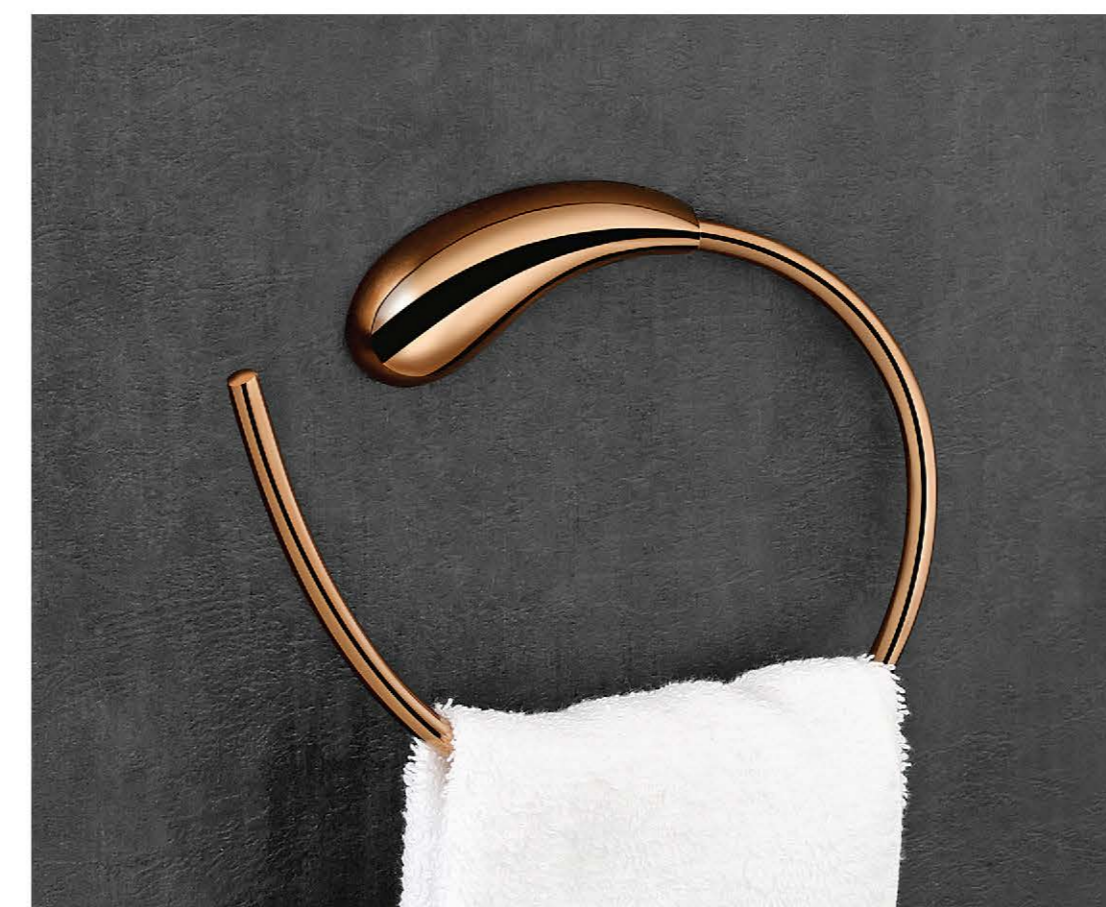

03 1700 : Towel Ring