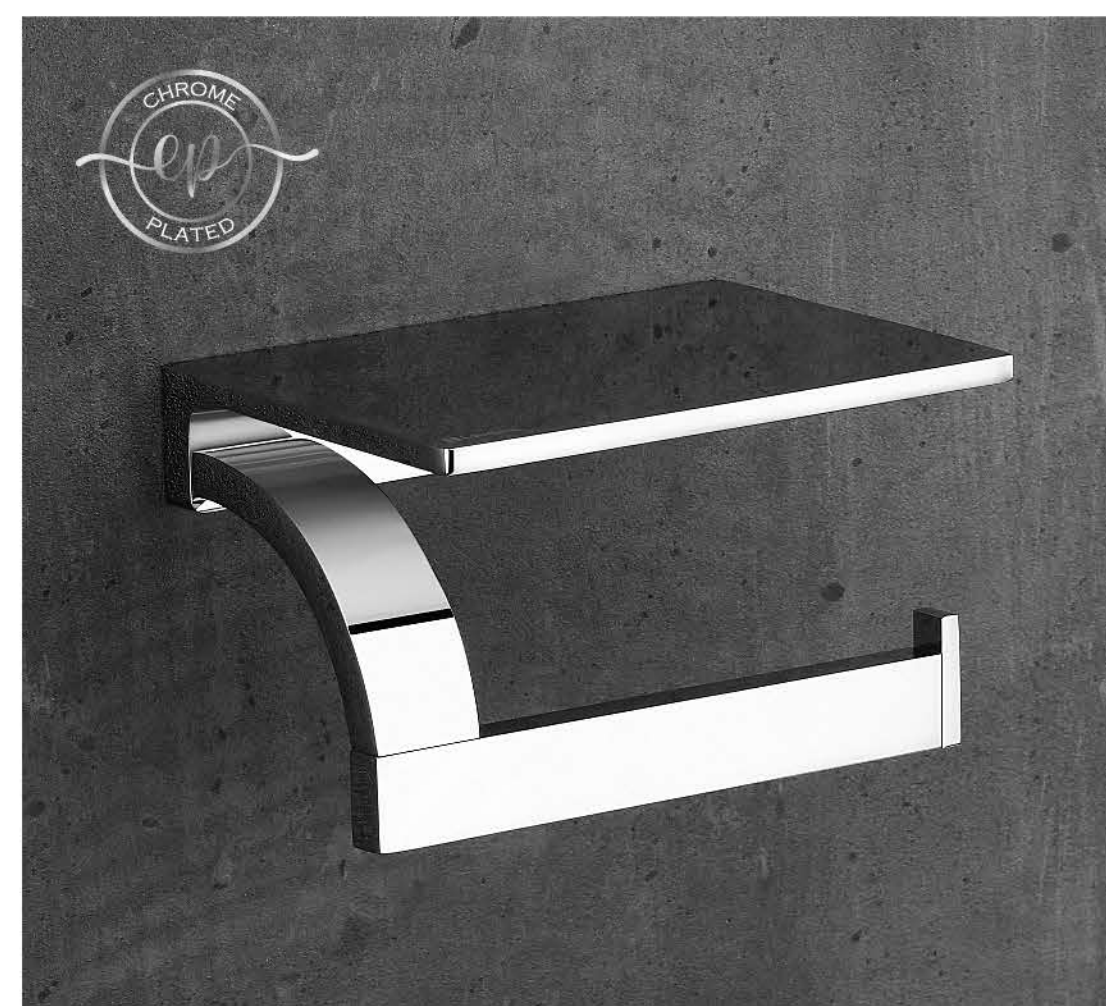

05 2700 : Robe Hook

06 2700 : Soap Liquid Holder

07 2700 : Tumbler Holder

08 2700 : Toilet Paper Holder

paper

holder with shelf

The pristine feel of elegance seems tranquil
to those who experience it.

9706

toilet paper holder
with shelf

Freshness burgeoning
with ingenuity, results into
masterpieces.

11301

toilet paper holder
with shelf

Let the fantasies
come alive.

11301B

toilet paper holder
with shelf

11302B

double toilet paper holder
with shelf

A fine blend of exquisite craftsmanship and precision, that places it in a niche of its own.

11306

toilet paper holder

Labacha
BATHROOM ACCESSORIES

Each product is a perfect balance of design, quality, production standards, technology and precision
EACH A MASTERPIECE
EACH IRRESISTABLE.

shelf

Surpassing all standards of
creativity, design, quality and global
standards.

11303

bathroom shelf

01 200mm | Rose Gold

01 300mm | Rose Gold

02 200mm | Chrome Plated

02 300mm | Chrome Plated