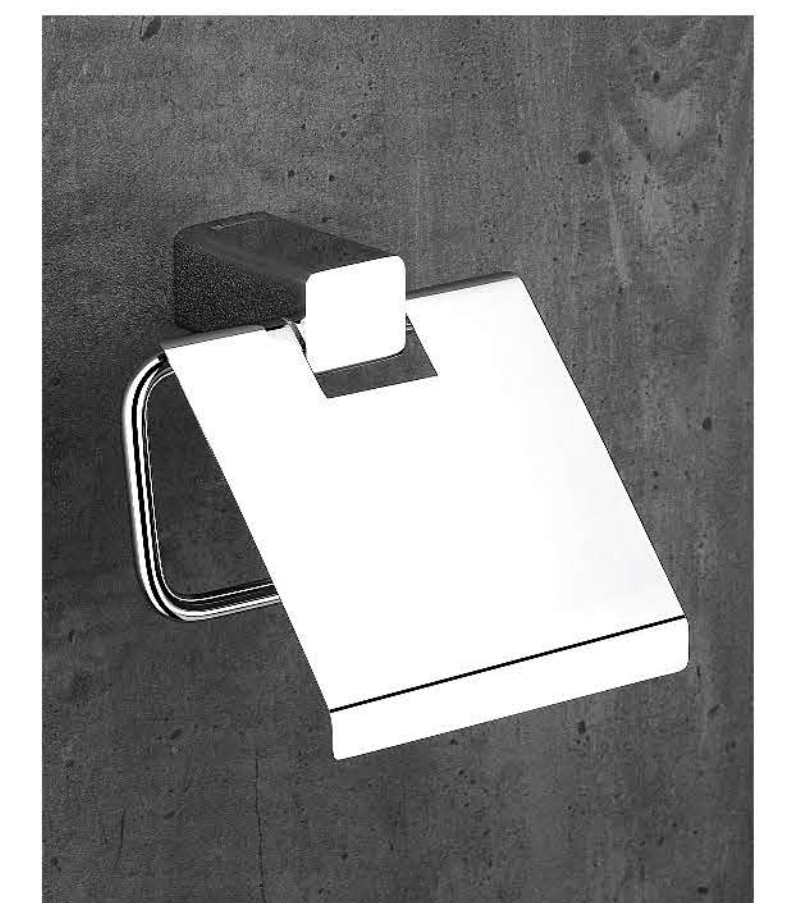

09 2800 : Toilet Paper Holder