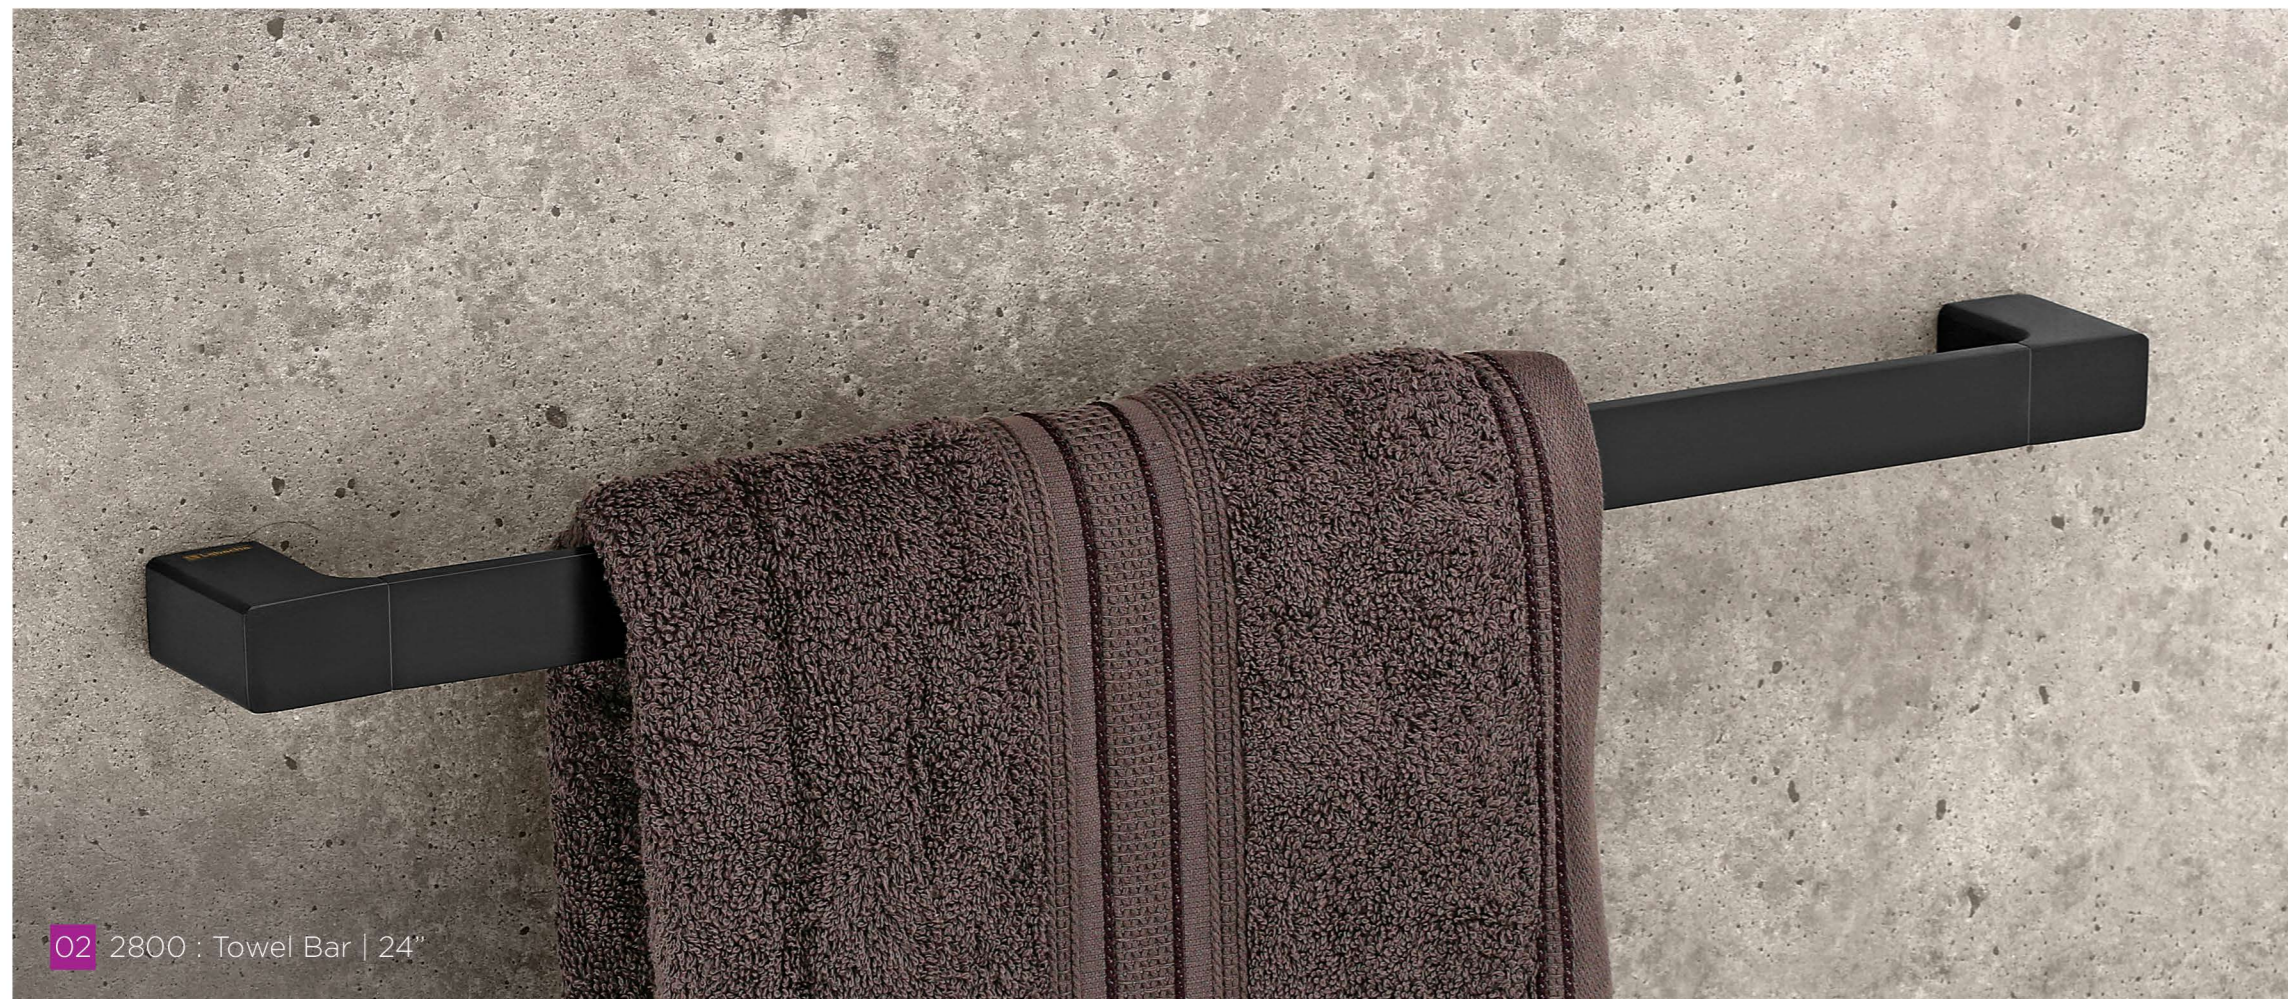

06 2800 : Robe Hook

07 2800 : Soap Liquid Holder

08 2800 : Tumbler Holder

09 2800 : Toilet Paper Holder

2800

series

BLACK IS BOOMBASTIC.
Let there be enchanting amalgamation
of colors

01 2800 : Towel Shelf | 24"