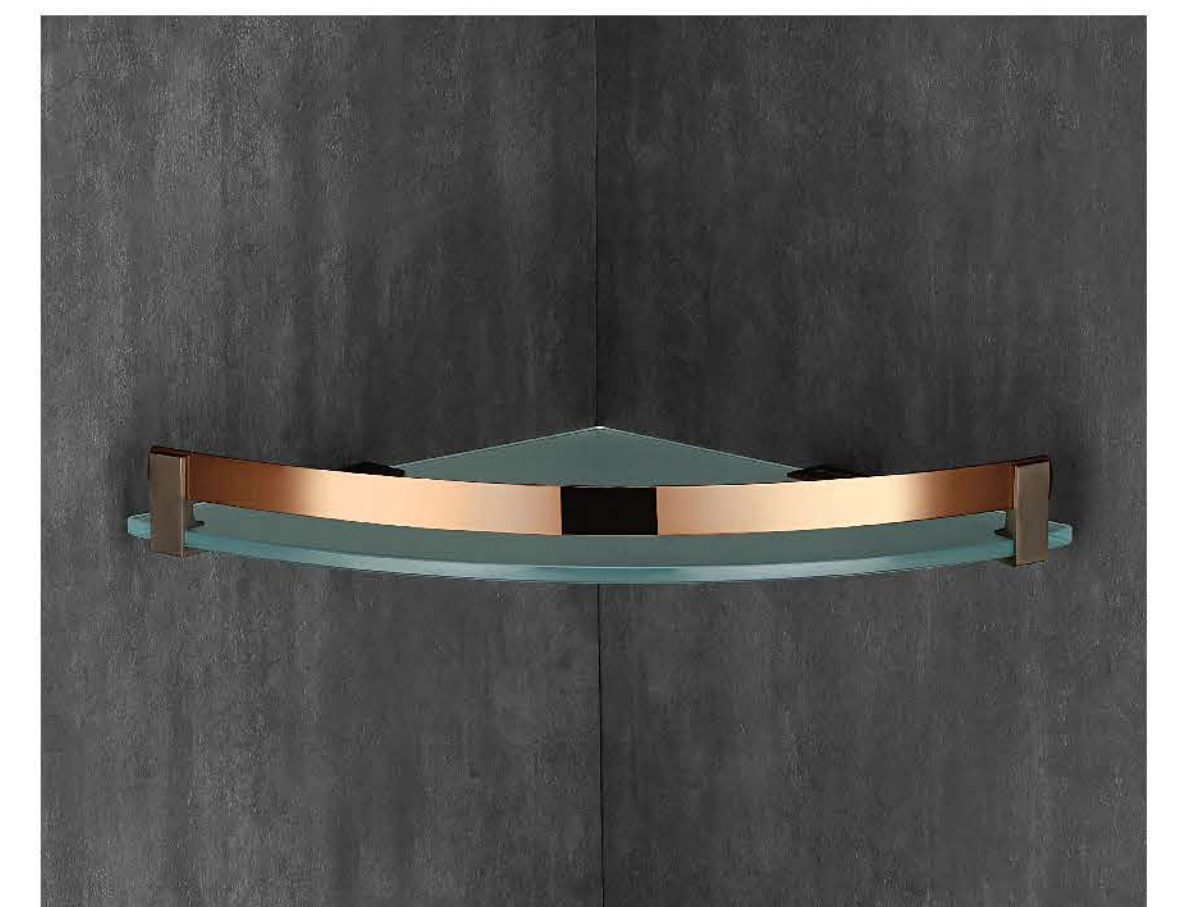

03 200mm | Black Matt

03 300mm | Black Matt

Corner

bathroom shelf

we love the way our bathroom accessories designs reflect the way we think.

01 9x9" | Chrome Plated

01 12x12" | Chrome Plated

02 9x9" | Black Rose Gold