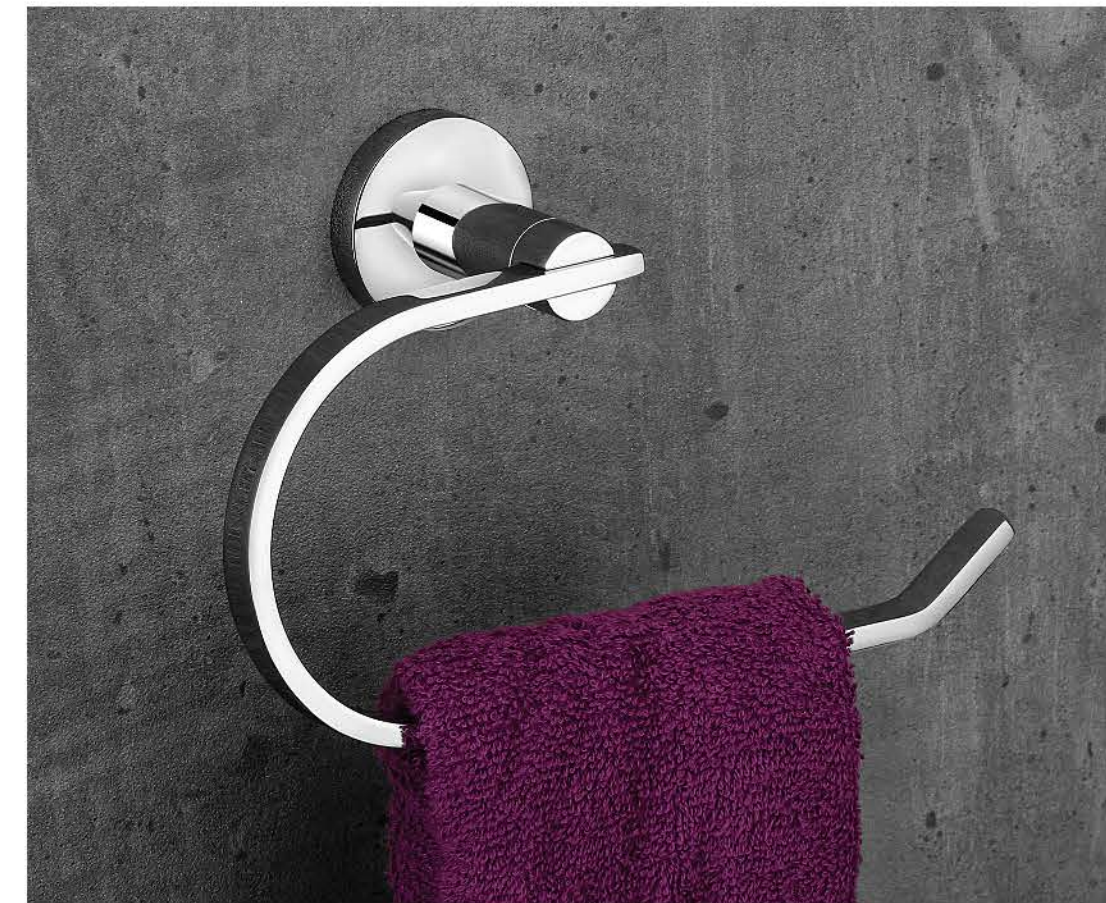

9901

series

our designs are so capable that you can stand out in a crowd with a pride of uniqueness.

01 9901 : Towel Shelf | 24"

02 9901 : Towel Bar | 24"

03 9901 : Towel Ring

04 9901 : Soap Plate Holder | Brass