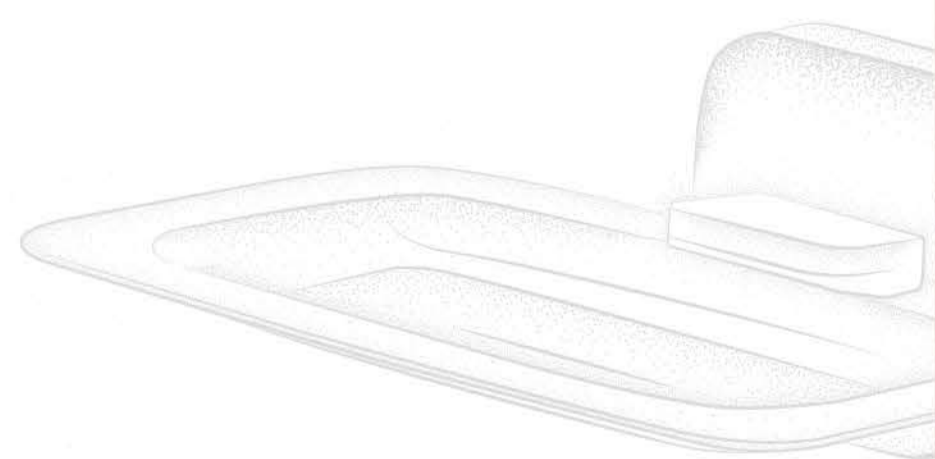

9900

series

An ergonomic style statement with functional brilliance to match, brings perfect comfort and aesthetic elegance to the bathroom design

01 9900 : Towel Shelf | 24"

02 9900 : Towel Bar | 24"

03 9900 : Towel Ring