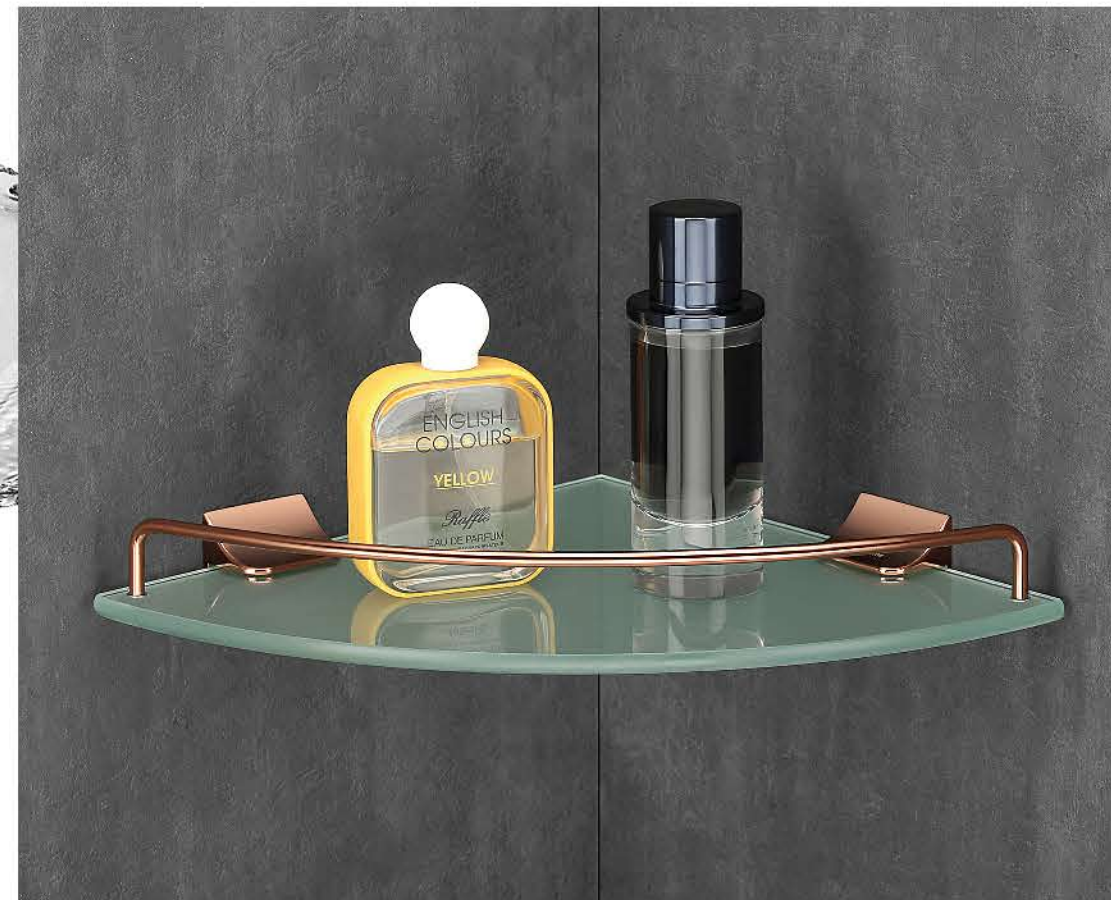

Corner

bathroom shelf

these chic design with fabulous shine and sparkle make rhythms to the patterns.

01 Single Shelf Corner