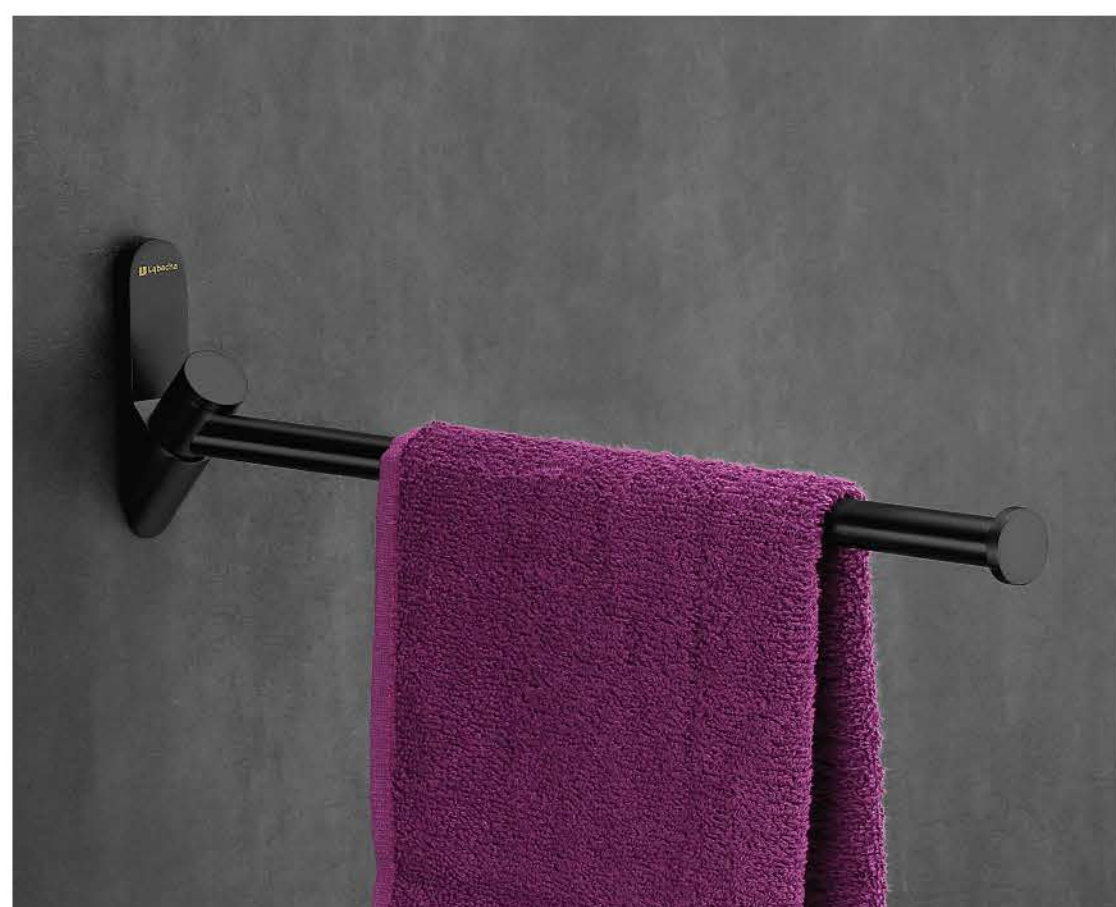

3910

movable towel bar

some designs are built to be bold and our designs have that boldness to fit into that space.

01 Rose Gold

02 Black Matt

03 Chrome Plated

Labacha
BATHROOM ACCESSORIES

*Glitz and Glamour
re-defined*