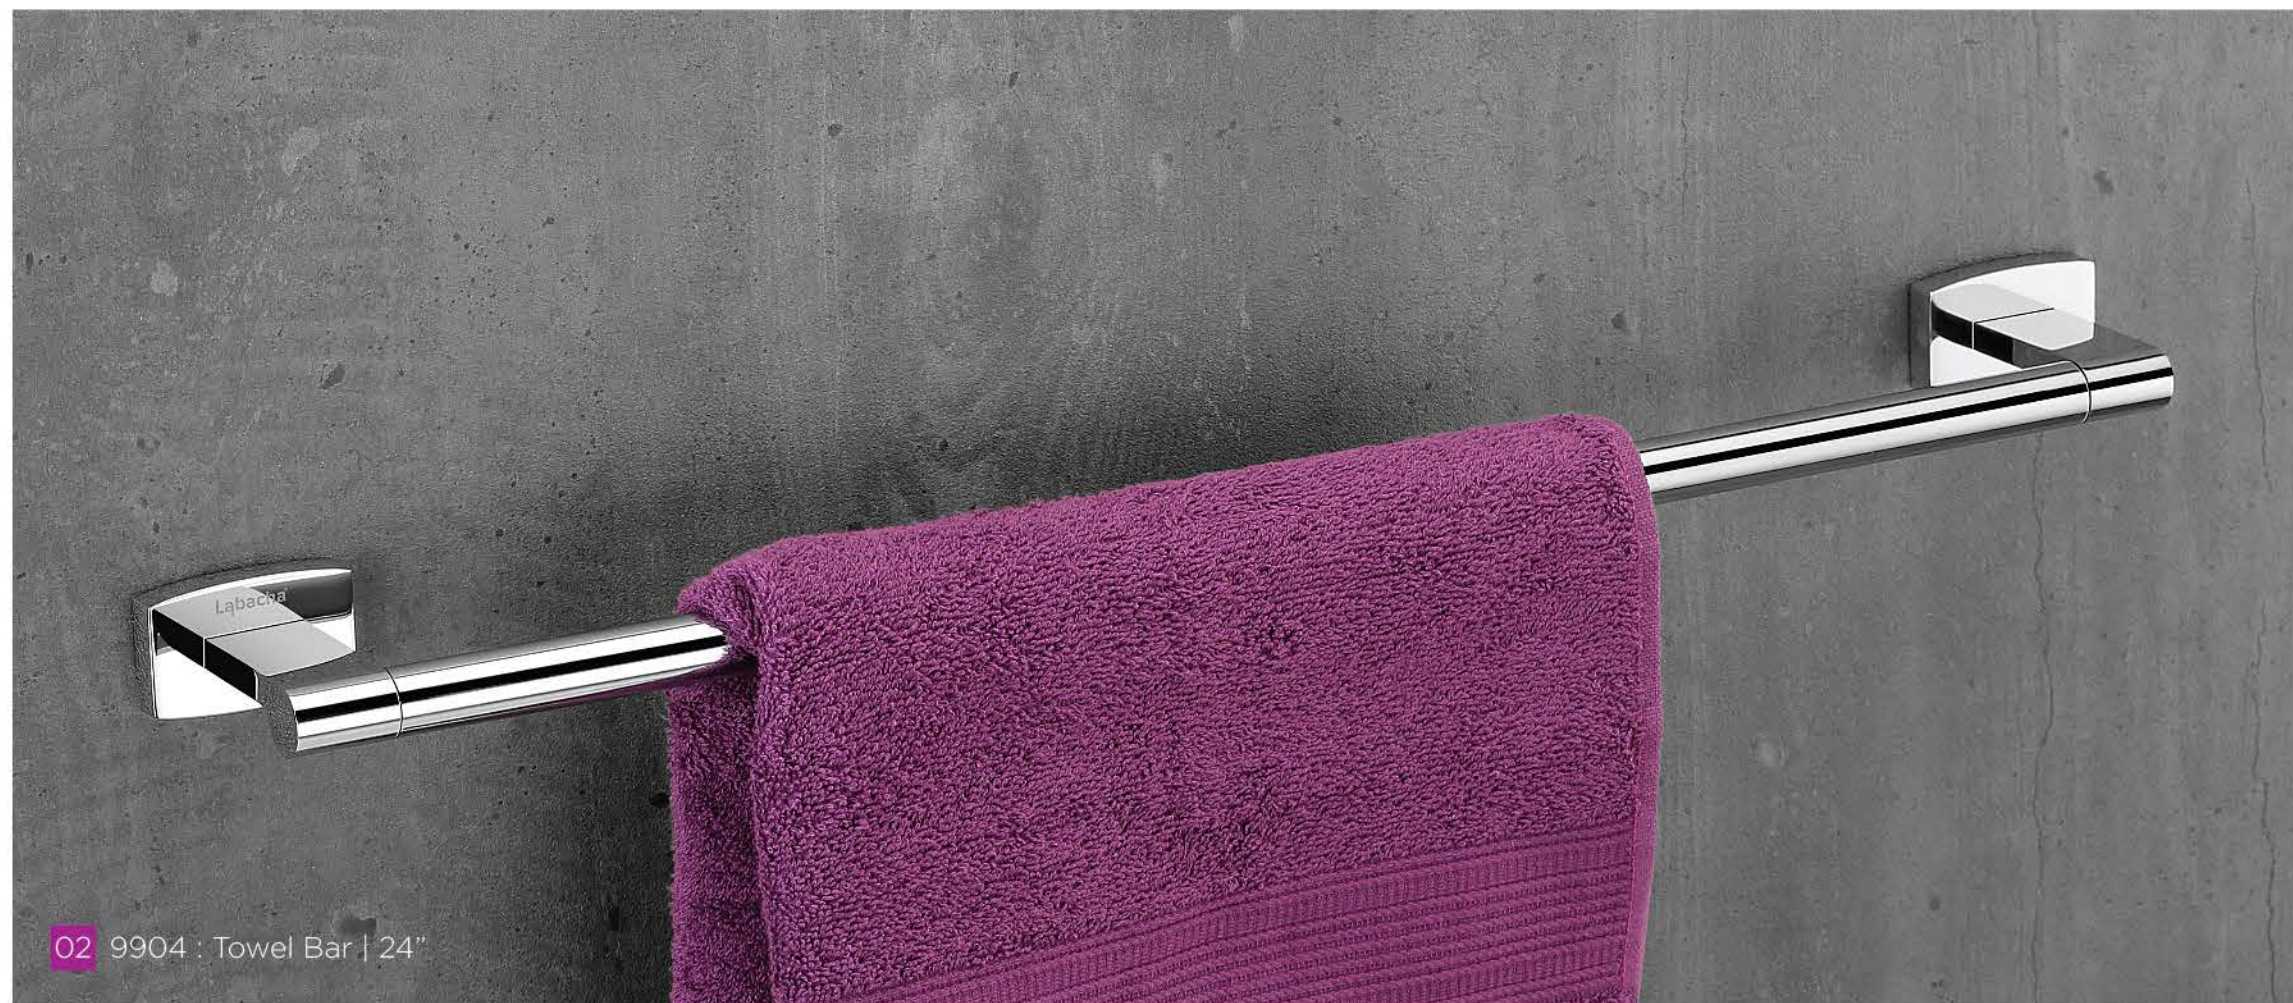

01 9904 : Towel Shelf | 24"

02 9904 : Towel Bar | 24"