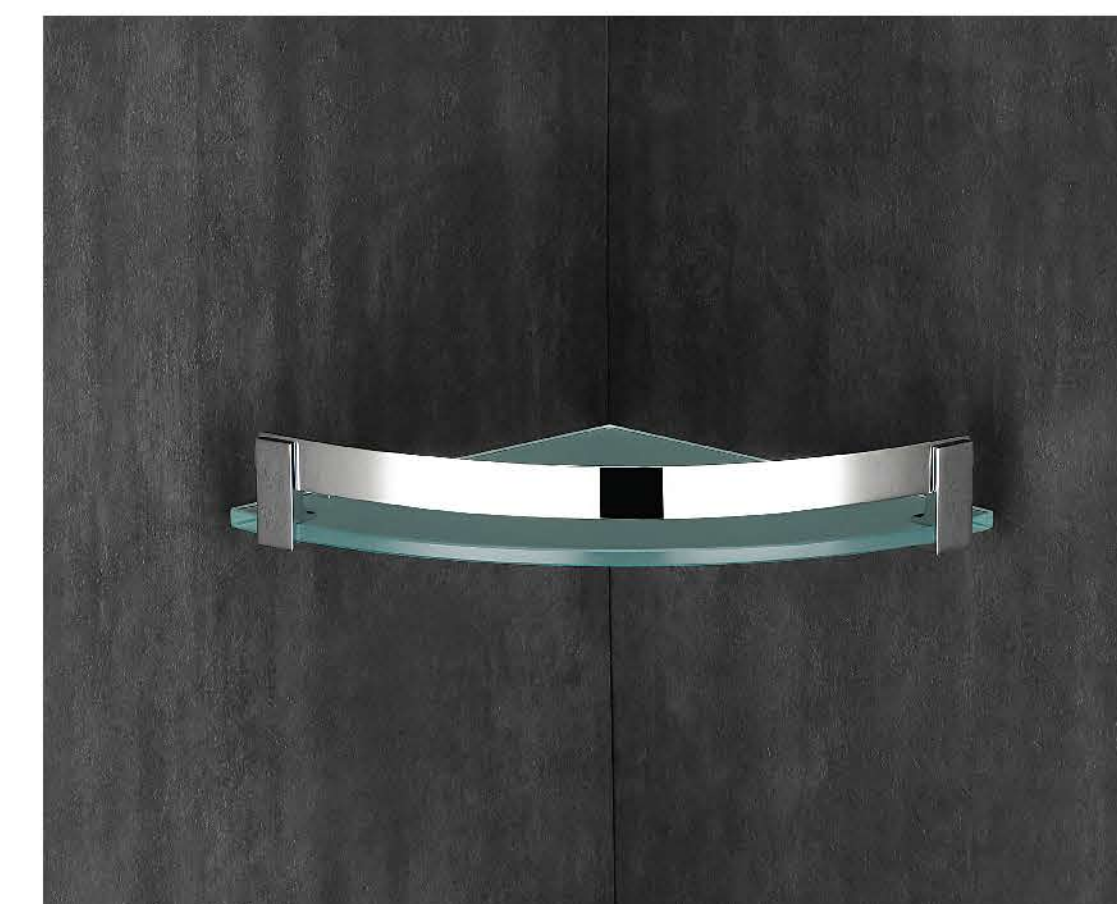

03 200mm | Black Matt

03 300mm | Black Matt

Corner

bathroom shelf

we love the way our bathroom accessories designs reflect the way we think.

01 9x9" | Chrome Plated

01 12x12" | Chrome Plated

02 9x9" | Black Rose Gold