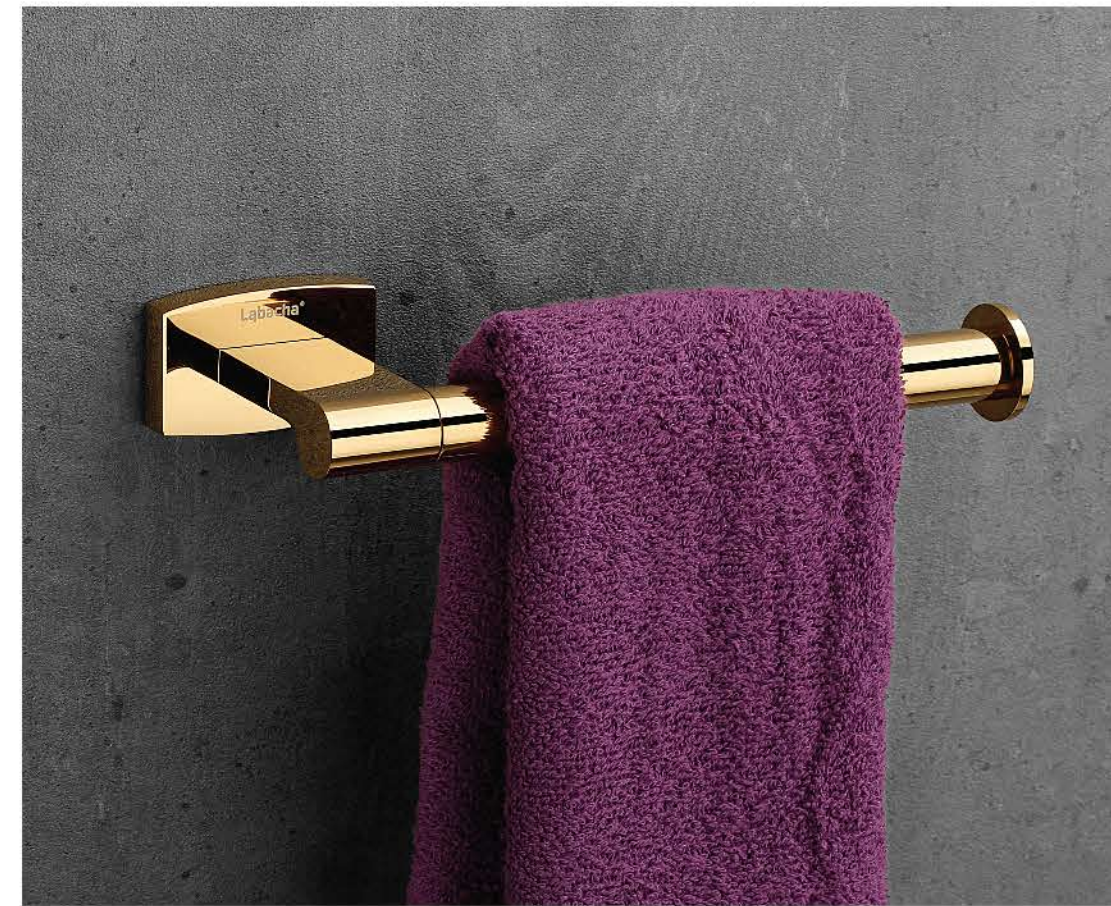

04 9903 : Soap Plate Holder | Brass

05 9903 : Robe Hook

06 9903 : Soap Liquid Holder

07 9903 : Tumbler Holder

08 9903 : Toilet Paper Holder

 **Labacha**[®]
BATHROOM ACCESSORIES

9904

series

radiate with
its slender beauty

9904

series

An ergonomic style statement with functional brilliance to match, brings perfect comfort and aesthetic elegance to the bathroom design

01 9904 : Towel Shelf | 24"

02 9904 : Towel Bar | 24"

03 9904 : Towel Ring

04 9904 : Soap Plate Holder | Brass

05 9904 : Robe Hook

06 9904 : Soap Liquid Holder

07 9904 : Tumbler Holder

08 9904 : Toilet Paper Holder

9904