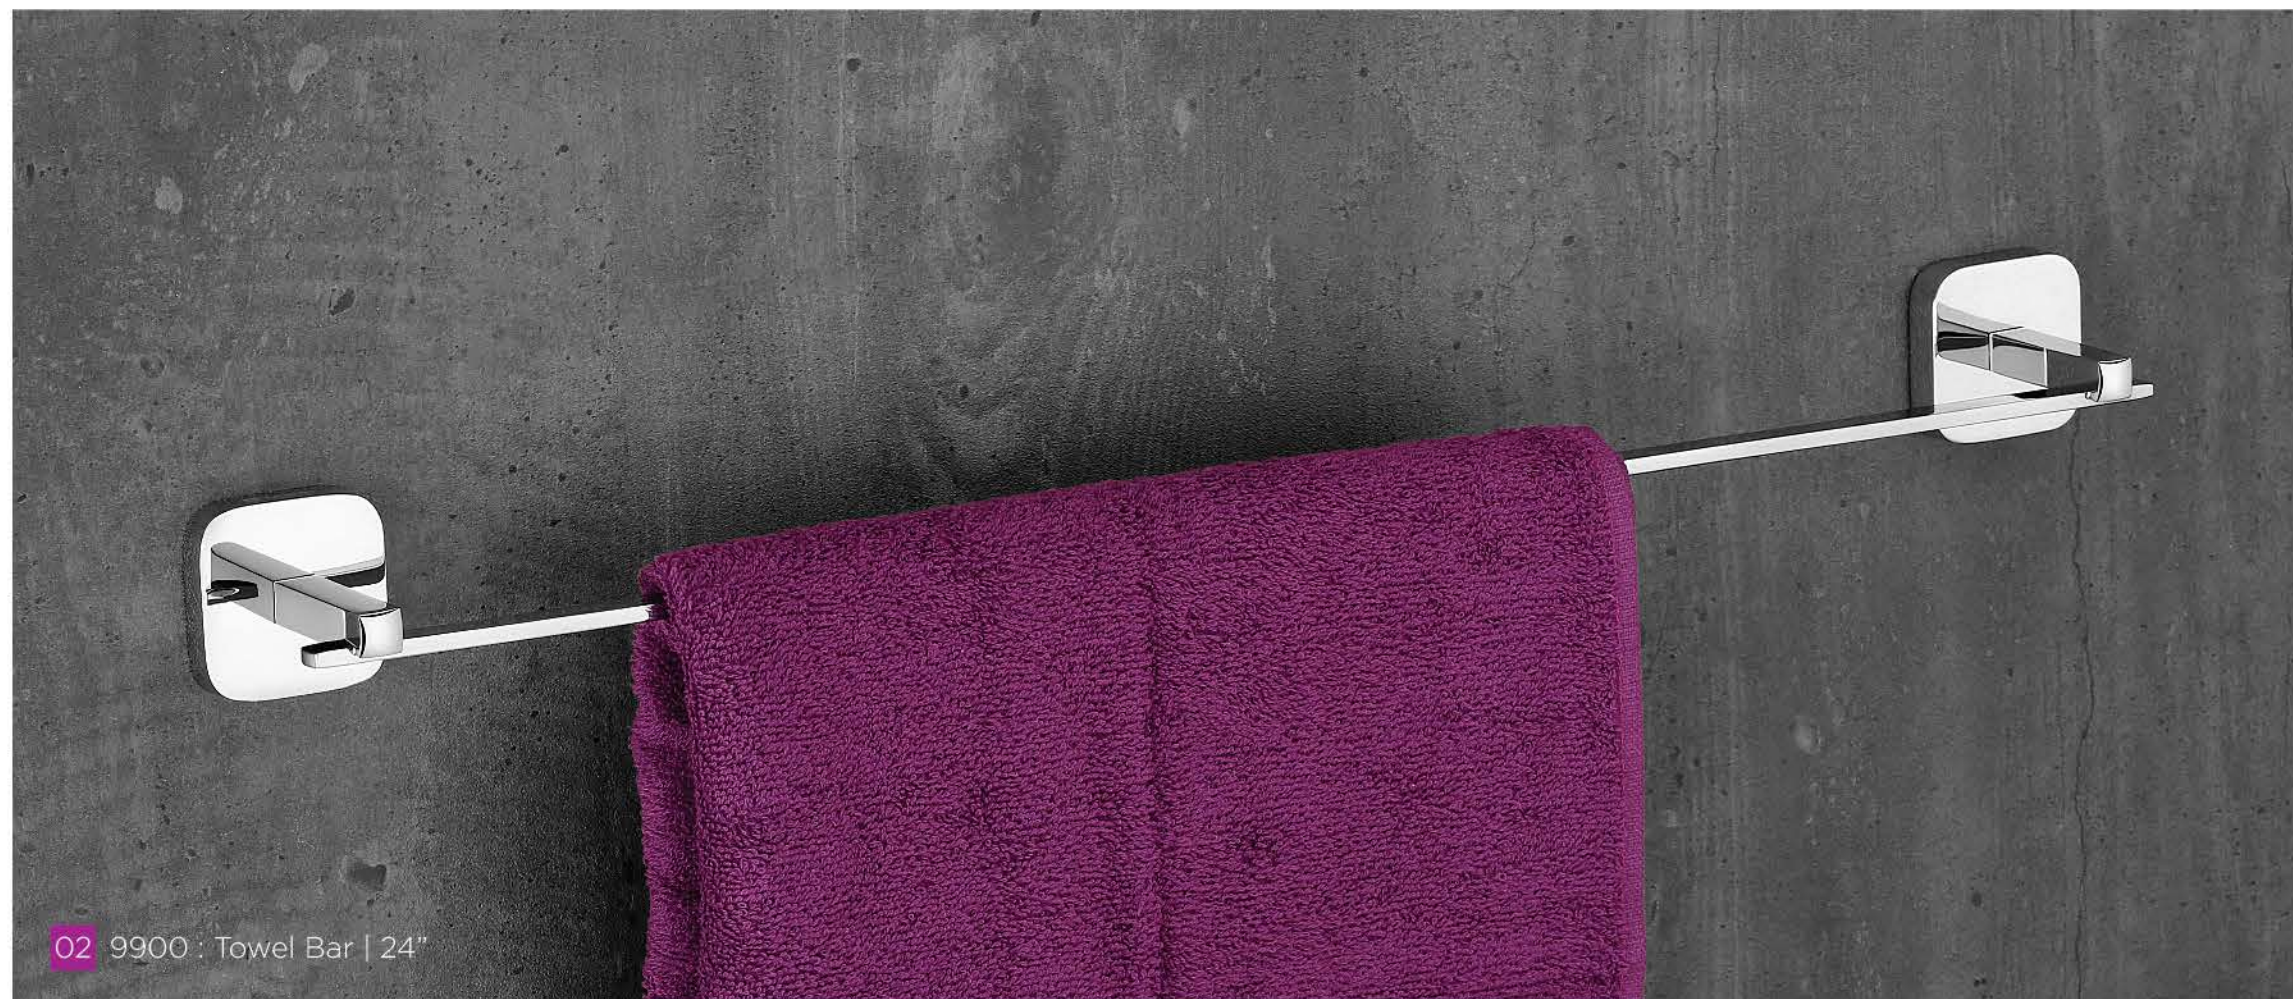

01 9900 : Towel Shelf | 24"

02 9900 : Towel Bar | 24"