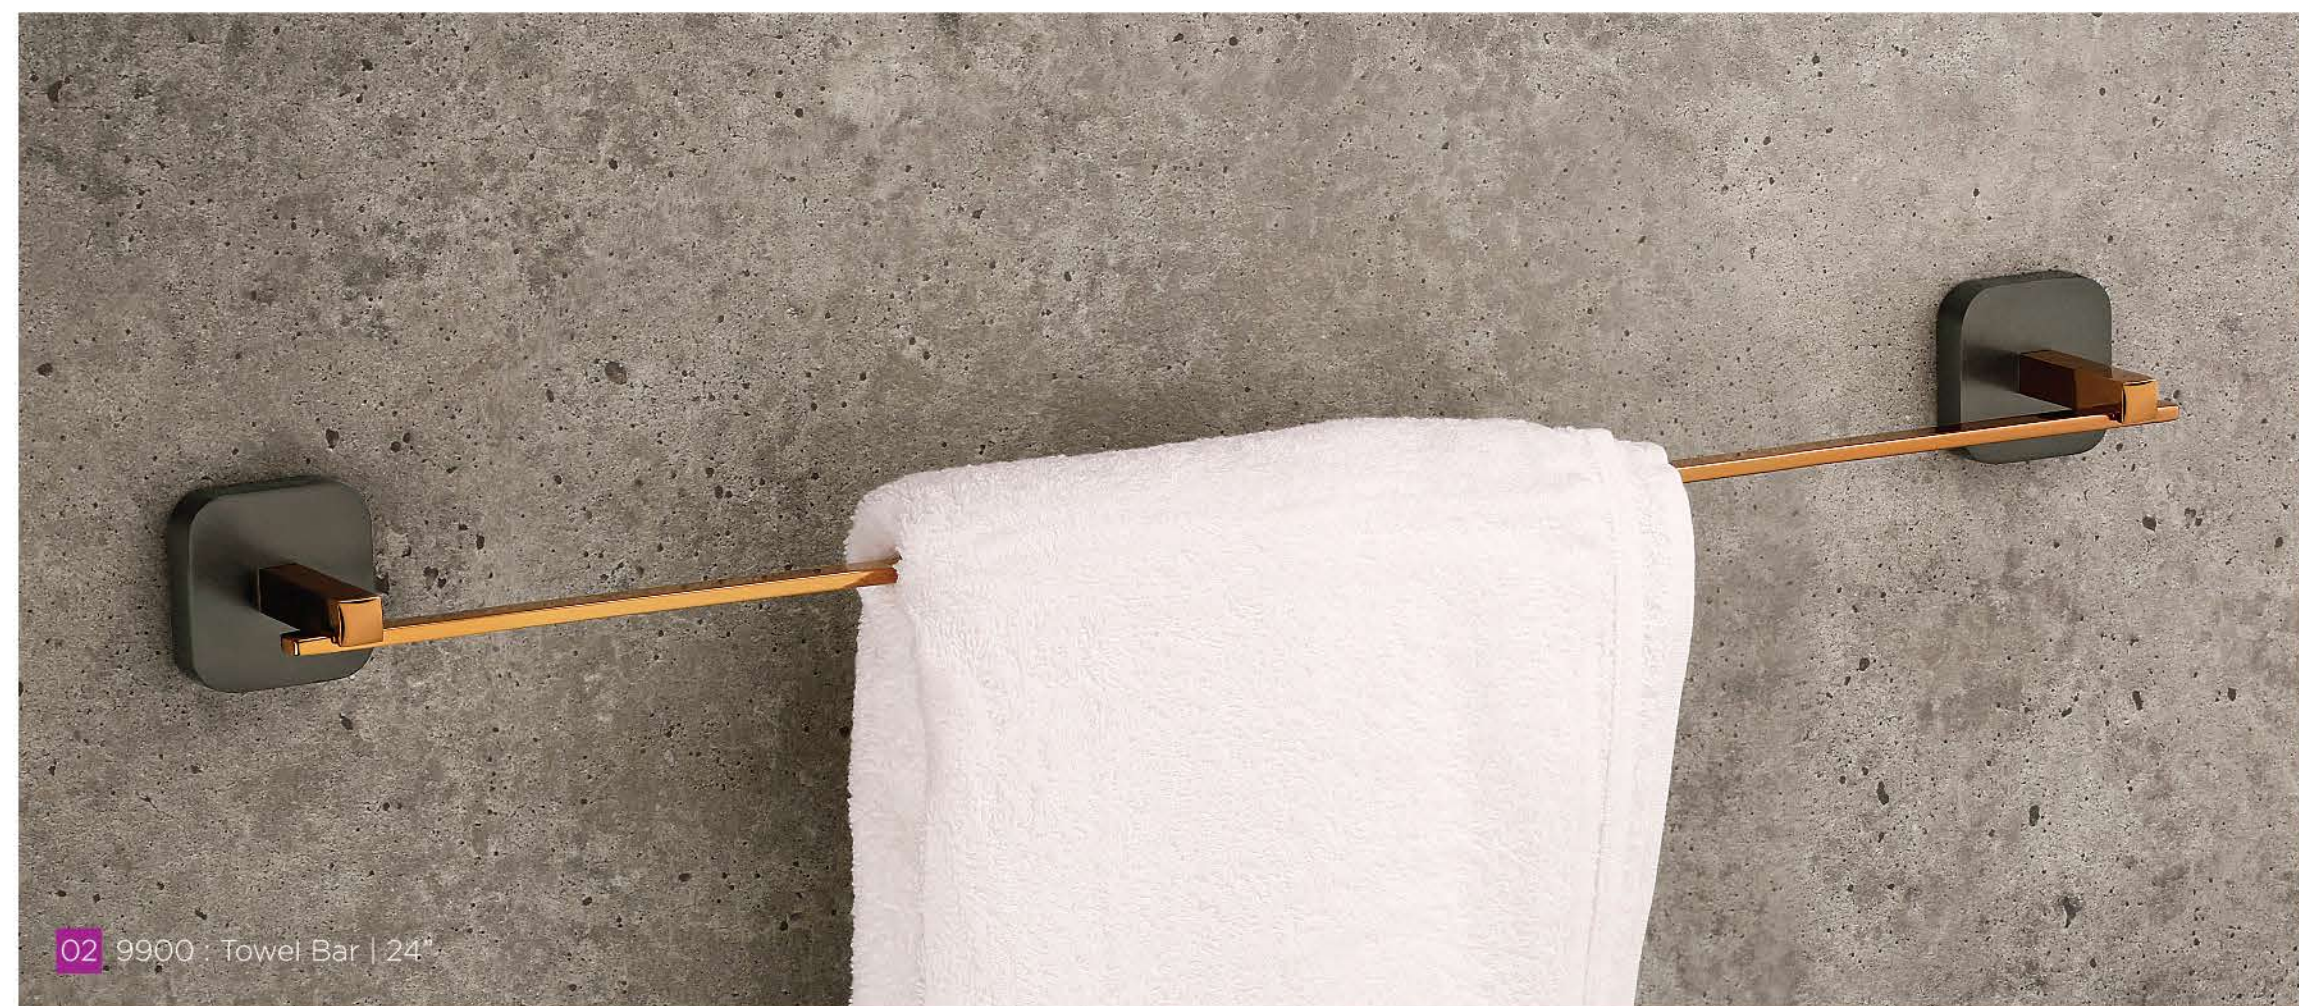

9900

series

An ergonomic style statement with functional brilliance to match, brings perfect comfort and aesthetic elegance to the bathroom design

01 9900 : Towel Shelf | 24"

02 9900 : Towel Bar | 24"

03 9900 : Towel Ring