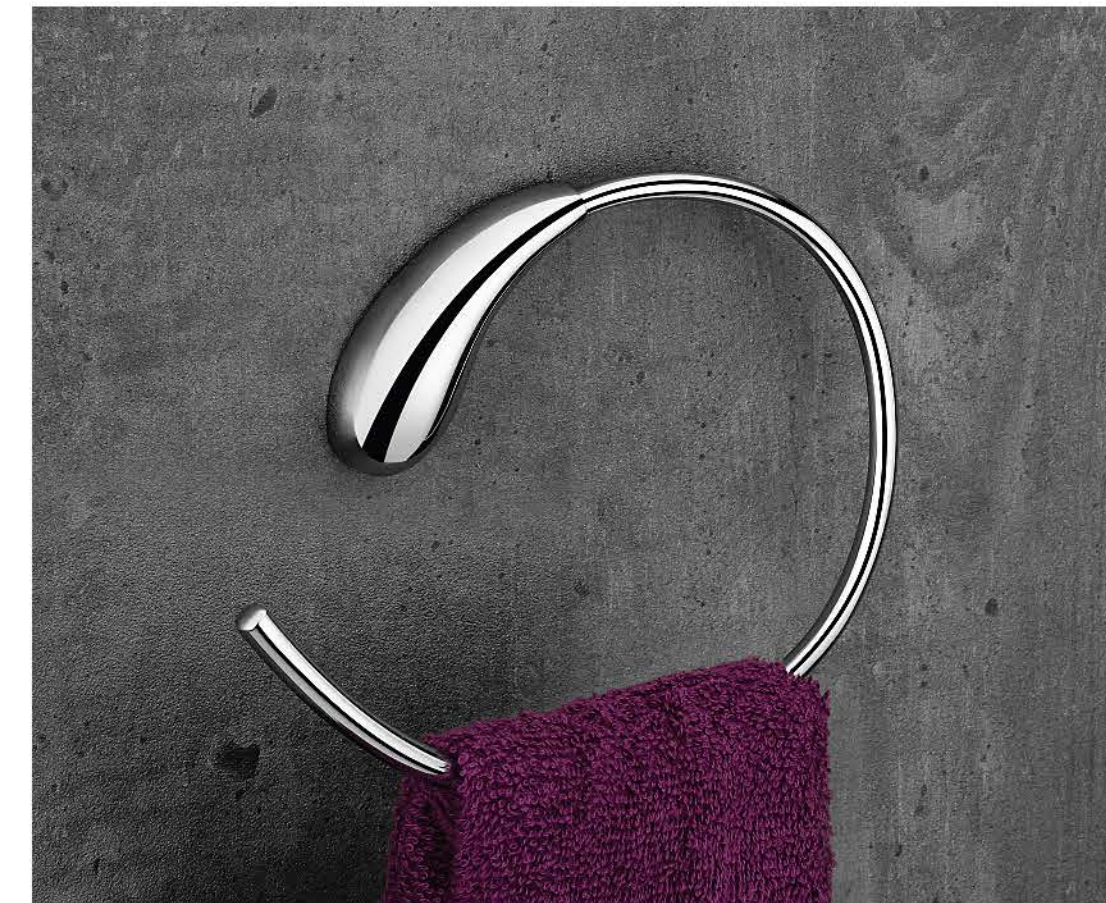

04 1700 : Soap Plate Holder

05 1700 : Soap Dish Holder | Brass

06 1700 : Robe Hook

07 1700 : Soap Liquid Holder

08 1700 : Tumbler Holder

09 1700 : Toilet Paper Holder

1700

series

the final look is determined by a seemingly inconspicuous detailing

01 1700 : Towel Shelf | 24"

02 1700 : Towel Bar | 24"

03 1700 : Towel Ring

04 1700 : Soap Dish Holder

05 1700 : Soap Plate Holder | Brass