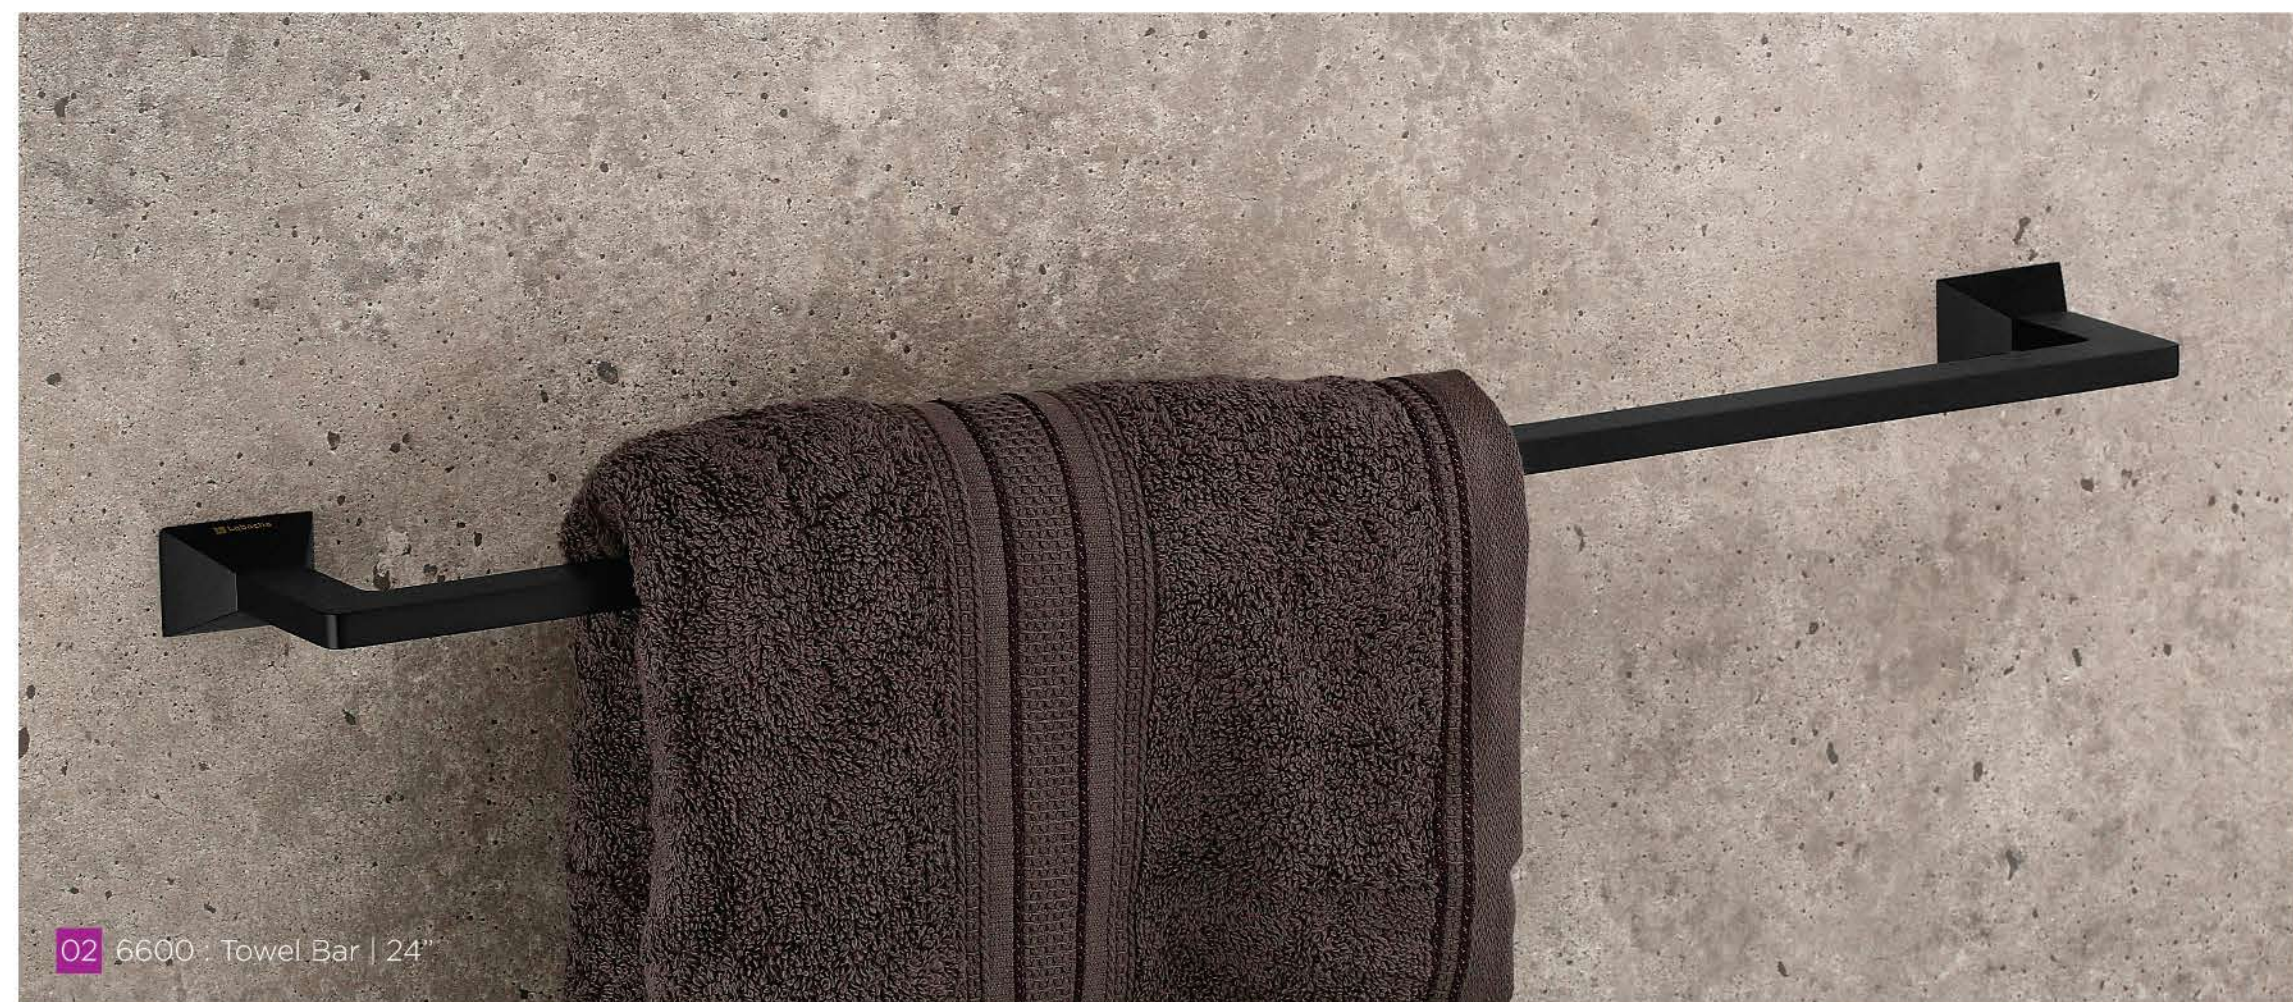

6600

series

the world can embrace
elegance with supreme
satisfaction

01 6600 : Towel Shelf | 24"

02 6600 : Towel Bar | 24"

03 6600 : Towel Ring

04 6600 : Soap Plate Holder | Brass

05 6600 : Robe Hook