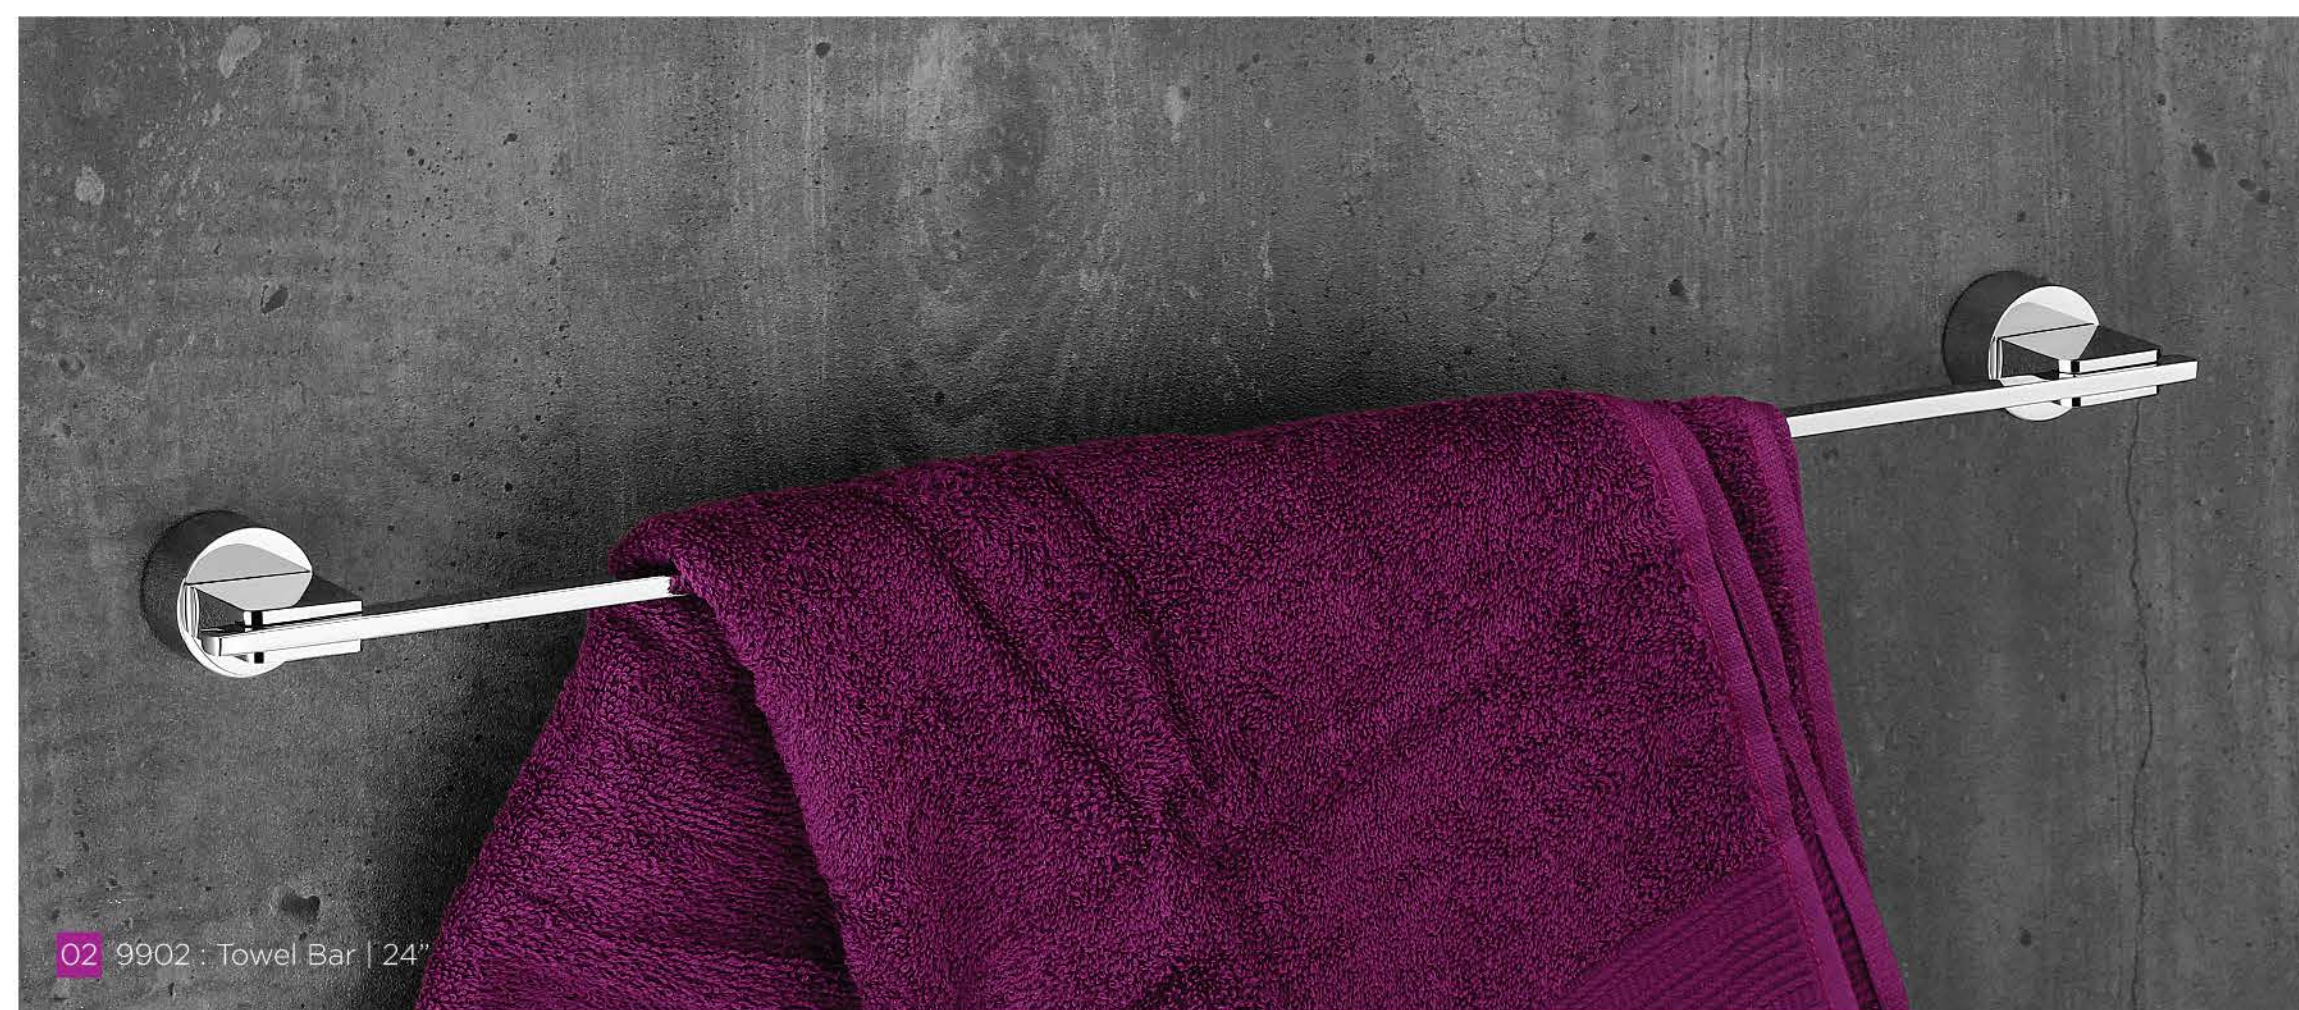

 **Labacha**[®]
BATHROOM ACCESSORIES

*simplicity reveals the
pure beauty of life*

LABACHA bathroom accessories are an epitome in bathroom luxury.
taking a shower in the bathroom or a dip into a tub marks the beginning of your day.
but what matters more is how you see the things in your personal space
i.e. bathroom and this thought is our guiding force

06 9902 : Soap Liquid Holder

07 9902 : Tumbler Holder

08 9902 : Toilet Paper Holder

9902

series

feel the pride for your bathroom space with our carefully created pieces of art.

01 9902 : Towel Shelf | 24"

02 9902 : Towel Bar | 24"

movable towel bar

a great choice for all those who love balanced exceptional quality and minimal designs. The style perfectly complements the shape. the imagination is integrated into thoughtful process and thus resulting into the final product.