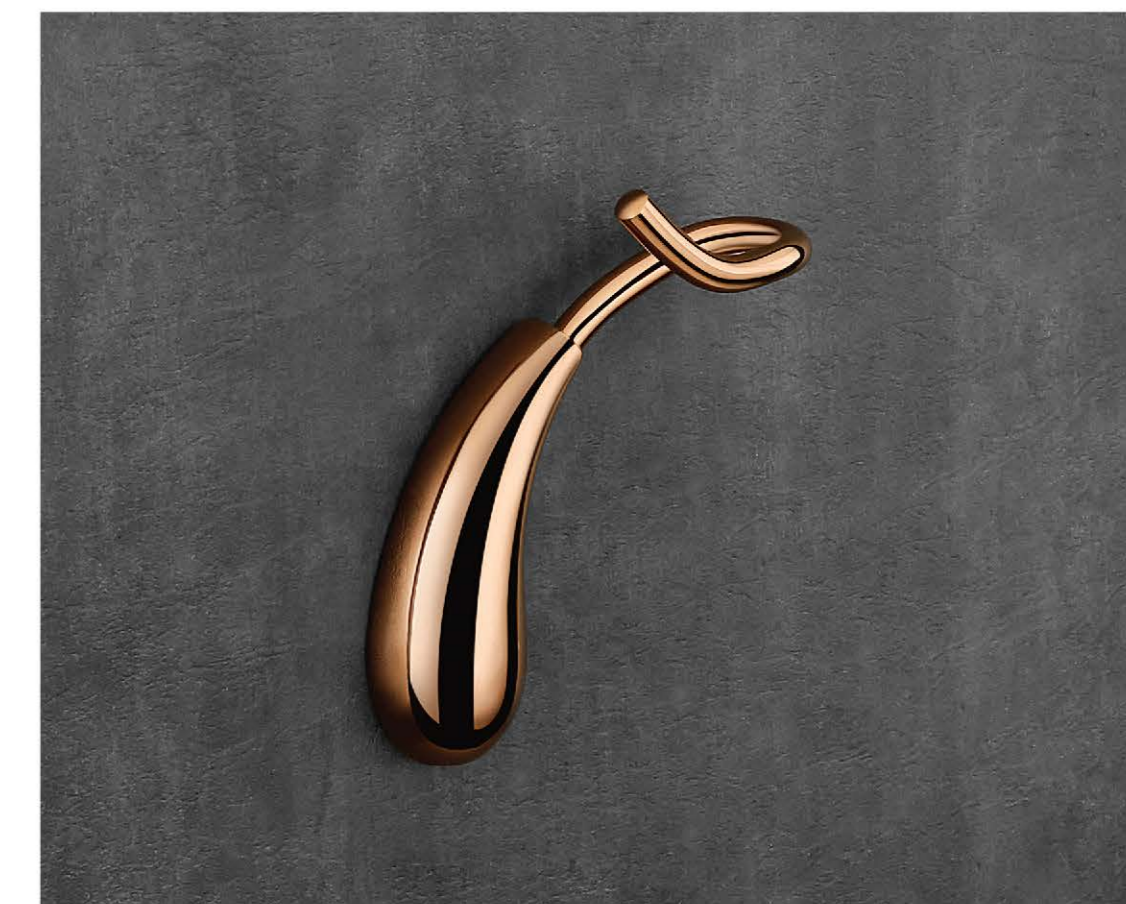

*at Labacha
we design
for life*

the bathroom accessories showcase from the HOUSE OF LABACHA presents very meticulously crafted bathroom accessories for the elite crowd. These are towel rack, towel rod, soap dish, paper holder, napkin ring, robe hook to name a few that are adorned with class and sophistication and only those with taste would choose to splurge all over. The main ingredient of this collection is the richness of design that stands way above other contemporary offerings.

 **Labacha**[®]
BATHROOM ACCESSORIES

*simplicity reveals the
pure beauty of life*

LABACHA bathroom accessories are an epitome in bathroom luxury.
taking a shower in the bathroom or a dip into a tub marks the beginning of your day.
but what matters more is how you see the things in your personal space
i.e. bathroom and this thought is our guiding force

radiate with
its slender beauty

1700

series

a striking combination of design and creativity where the minute details grab the attention

01 1700 : Towel Shelf | 24"

02 1700 : Towel Bar | 24"

03 1700 : Towel Ring

04 1700 : Soap Plate Holder

05 1700 : Soap Dish Holder | Brass

06 1700 : Robe Hook

07 1700 : Soap Liquid Holder

08 1700 : Tumbler Holder

09 1700 : Toilet Paper Holder

1700

series