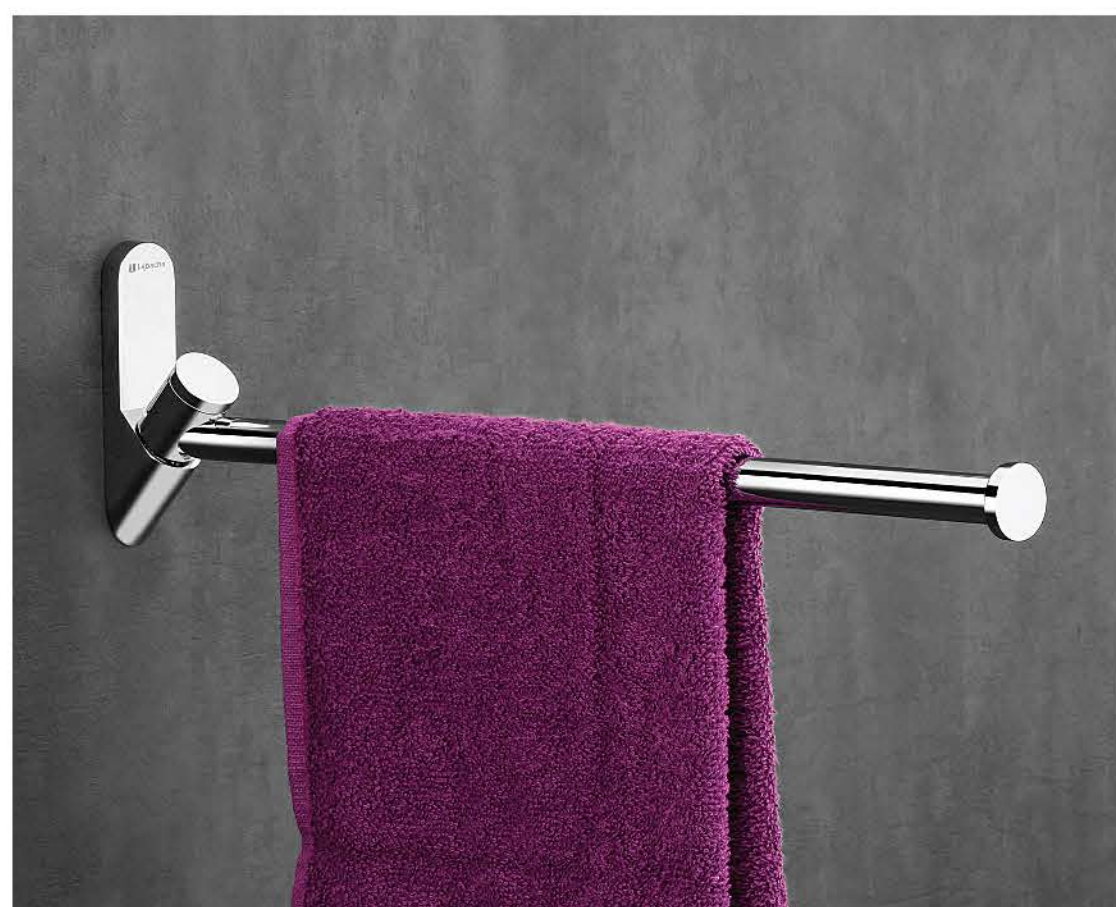

3910

movable towel bar

some designs are built to be bold and our designs have that boldness to fit into that space.

01 Rose Gold

02 Black Matt

03 Chrome Plated

Labacha
BATHROOM ACCESSORIES

*Glitz and Glamour
re-defined*