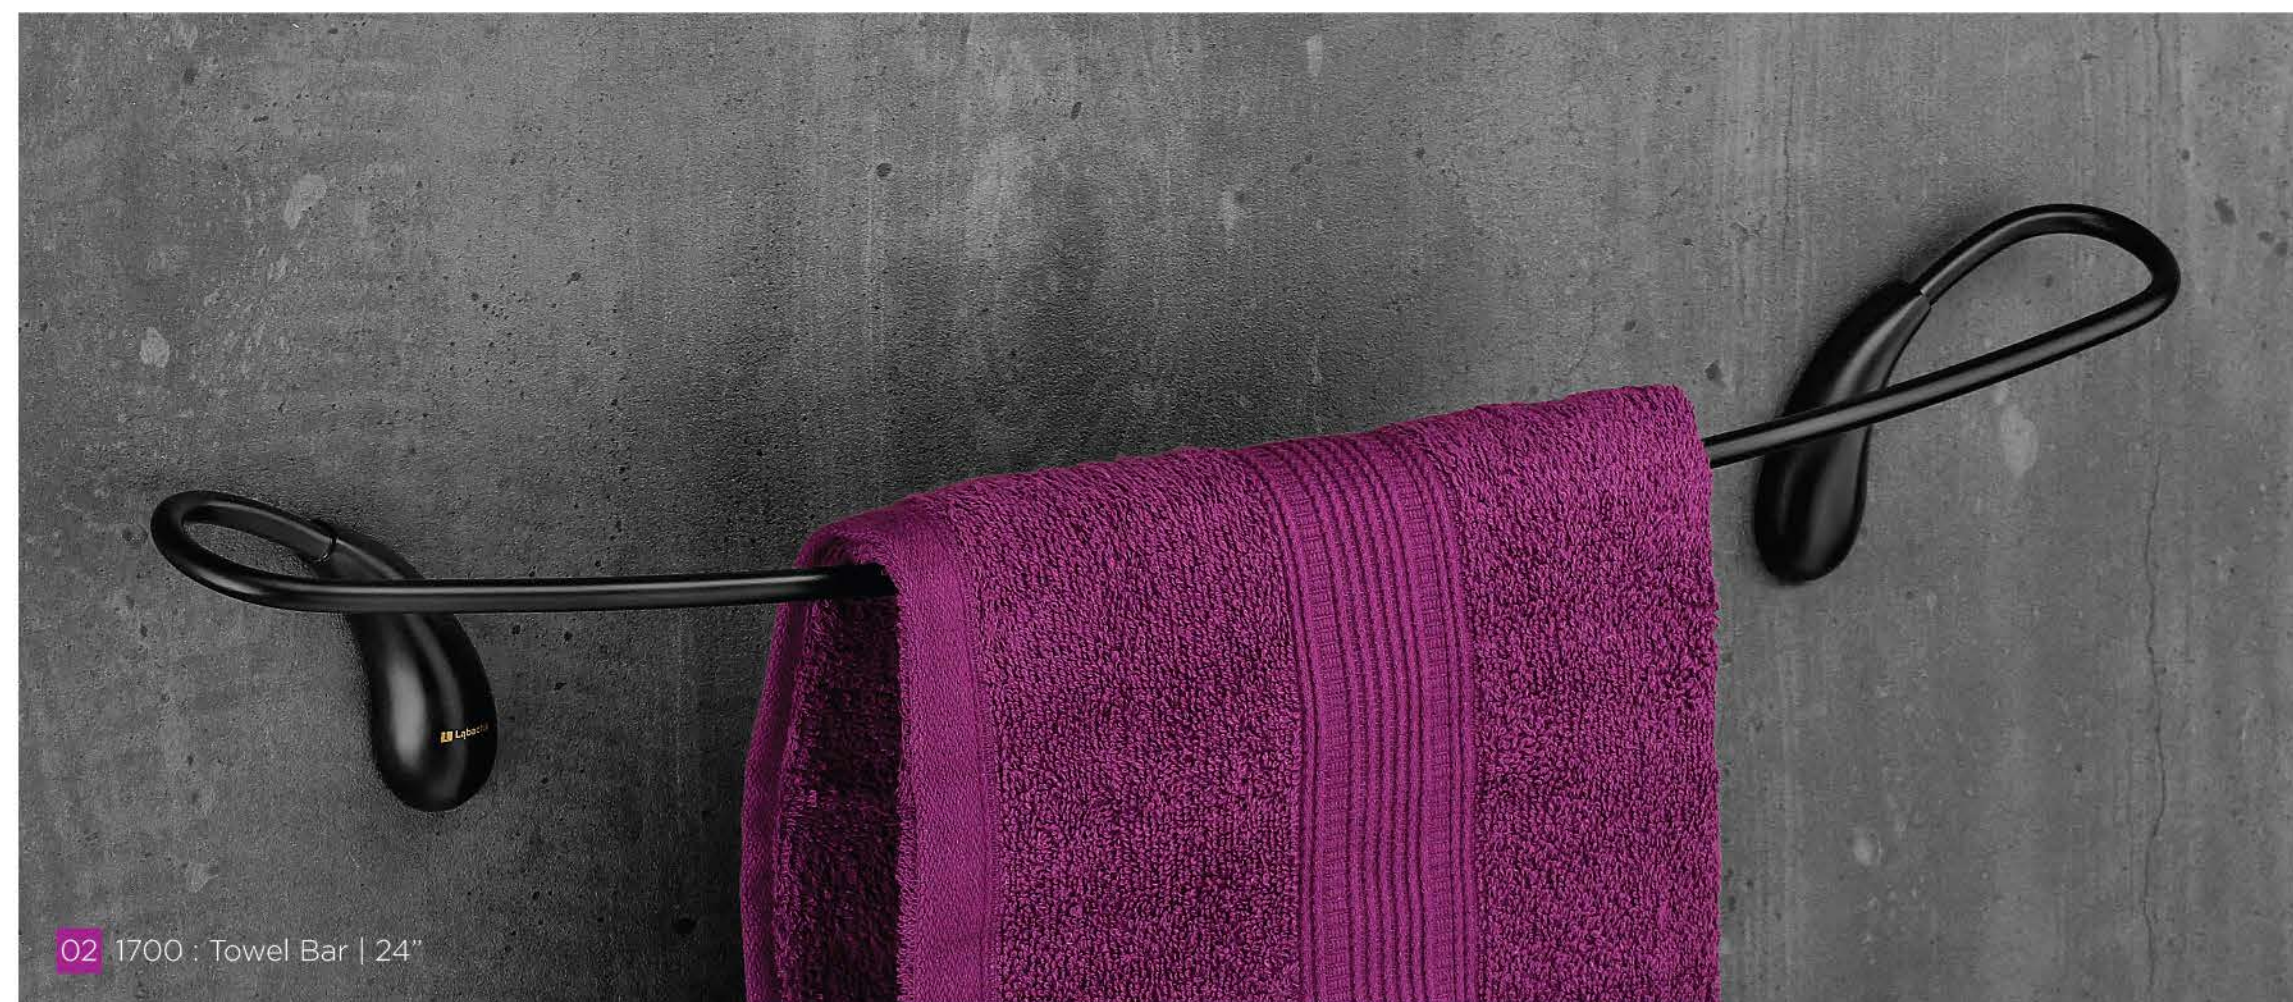

01 1700 : Towel Shelf | 24"

02 1700 : Towel Bar | 24"