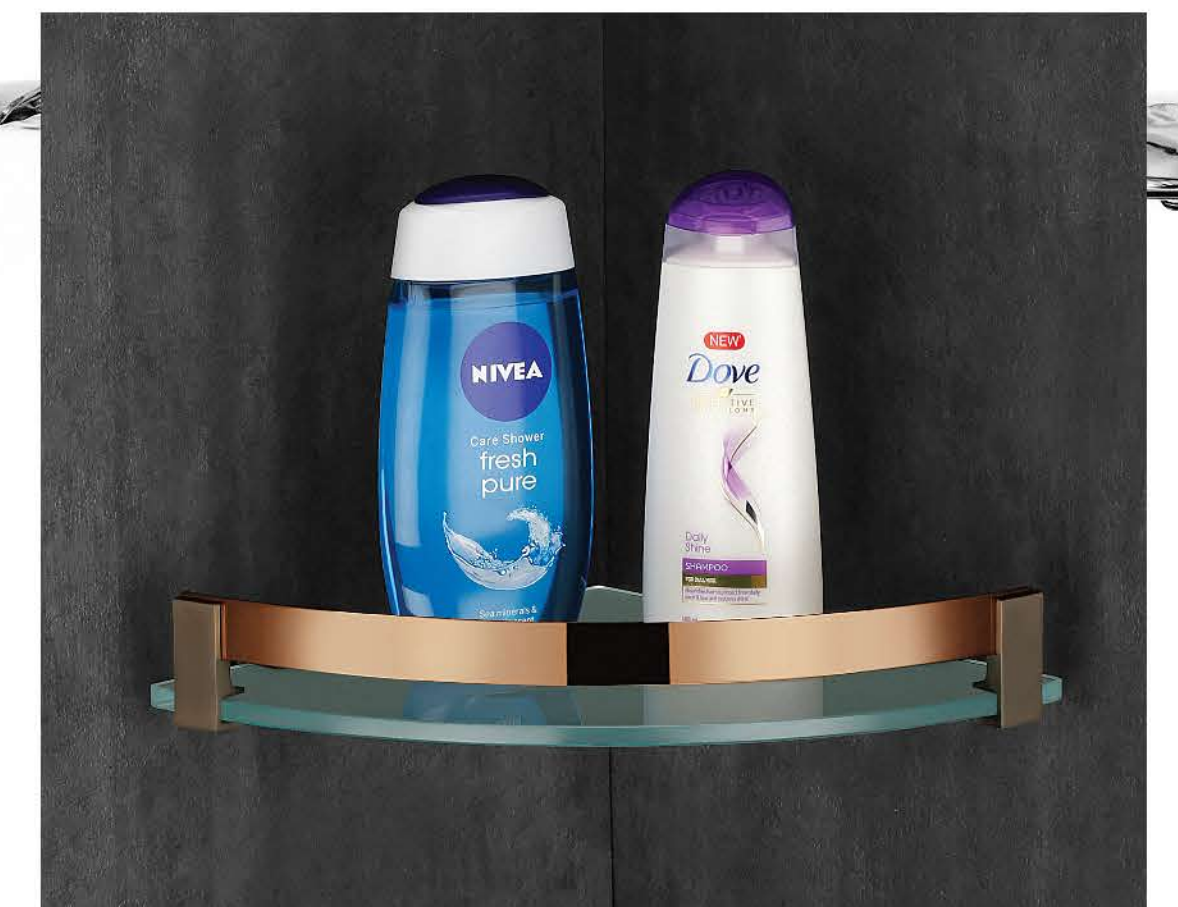

shelf

Surpassing all standards of
creativity, design, quality and global
standards.

11303

bathroom shelf

01 200mm | Rose Gold

01 300mm | Rose Gold

02 200mm | Chrome Plated

02 300mm | Chrome Plated

03 200mm | Black Matt

03 300mm | Black Matt

Corner

bathroom shelf

we love the way our bathroom accessories designs reflect the way we think.

01 9x9" | Chrome Plated

01 12x12" | Chrome Plated

02 9x9" | Black Rose Gold