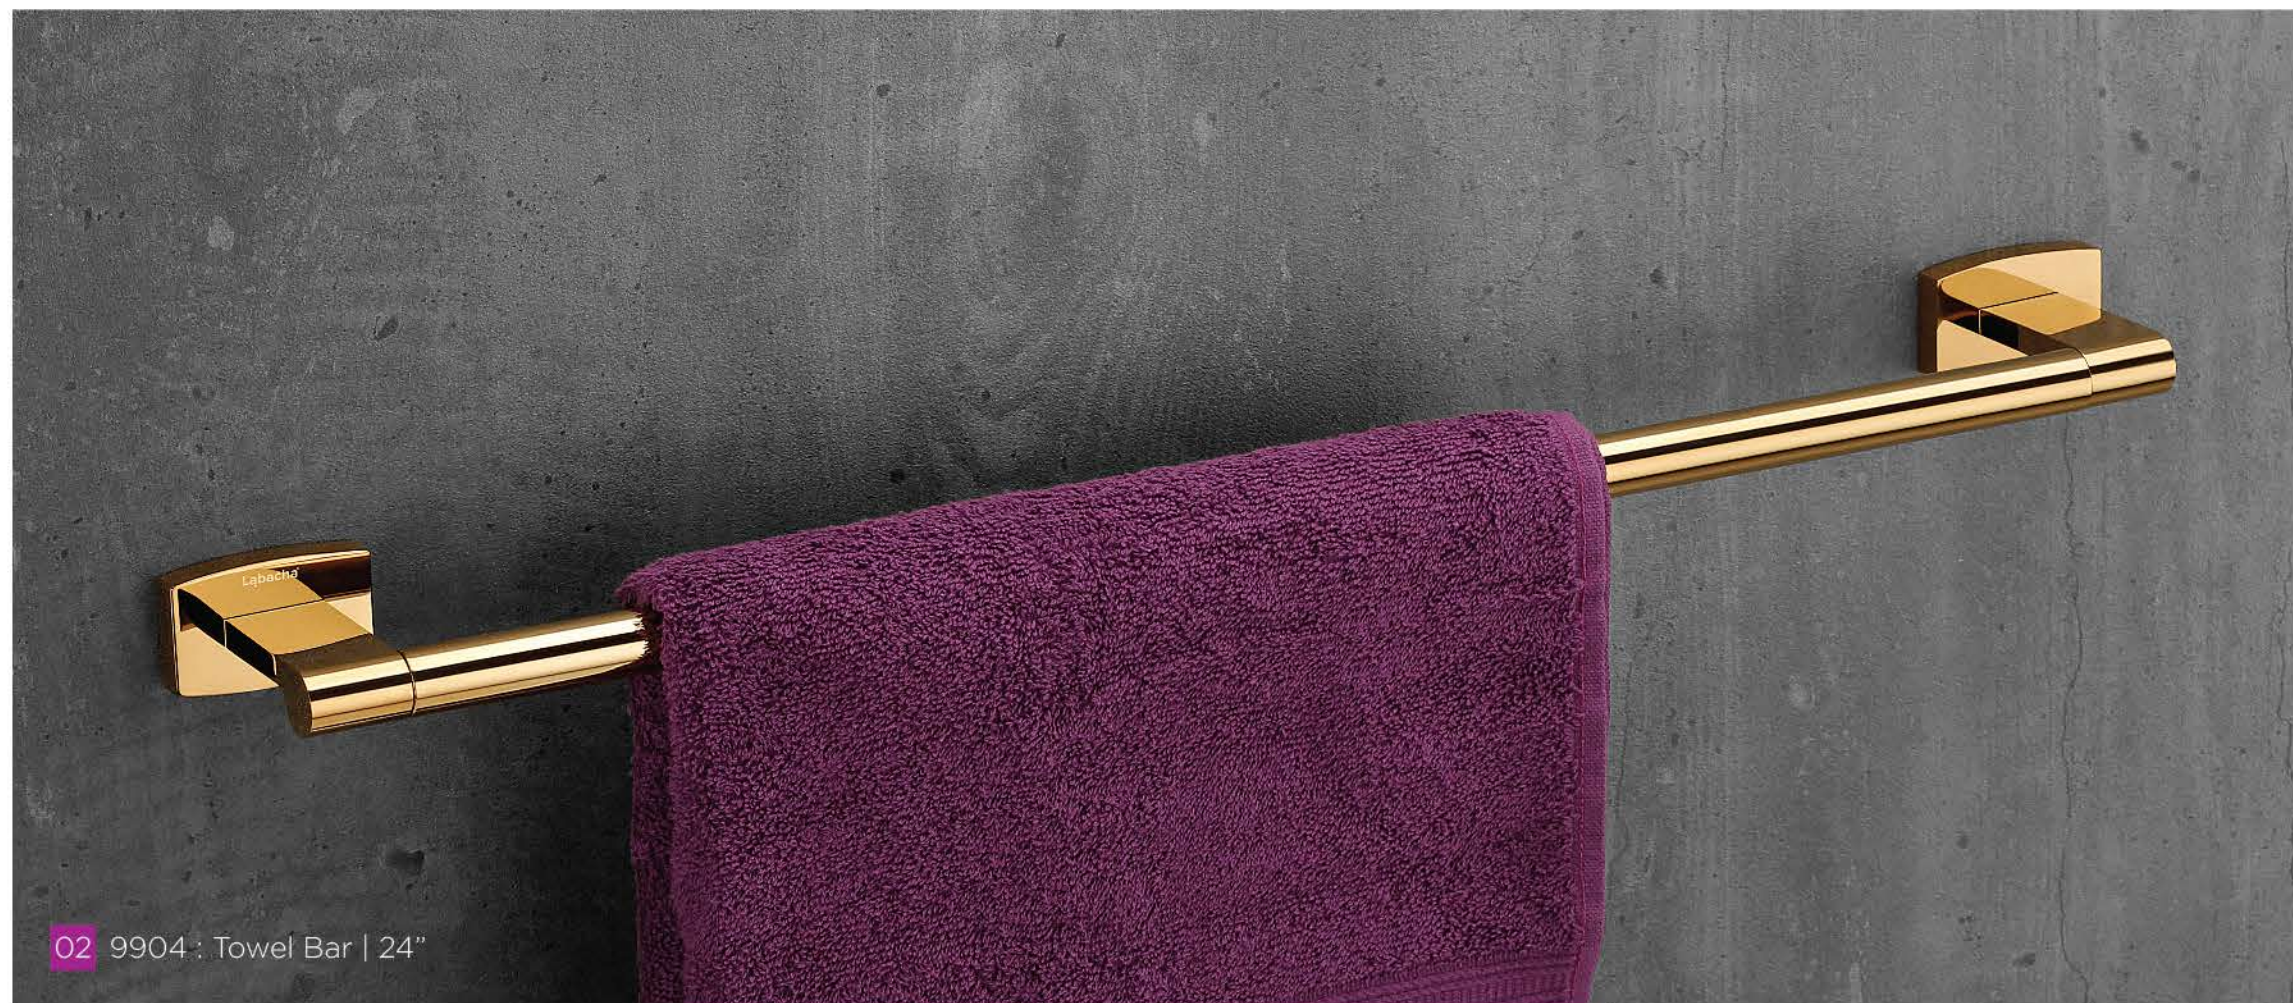

radiate with
its slender beauty

9904

series

An ergonomic style statement with functional brilliance to match, brings perfect comfort and aesthetic elegance to the bathroom design

01 9904 : Towel Shelf | 24"

02 9904 : Towel Bar | 24"

03 9904 : Towel Ring

04 9904 : Soap Plate Holder | Brass

05 9904 : Robe Hook

06 9904 : Soap Liquid Holder

07 9904 : Tumbler Holder

08 9904 : Toilet Paper Holder

9904