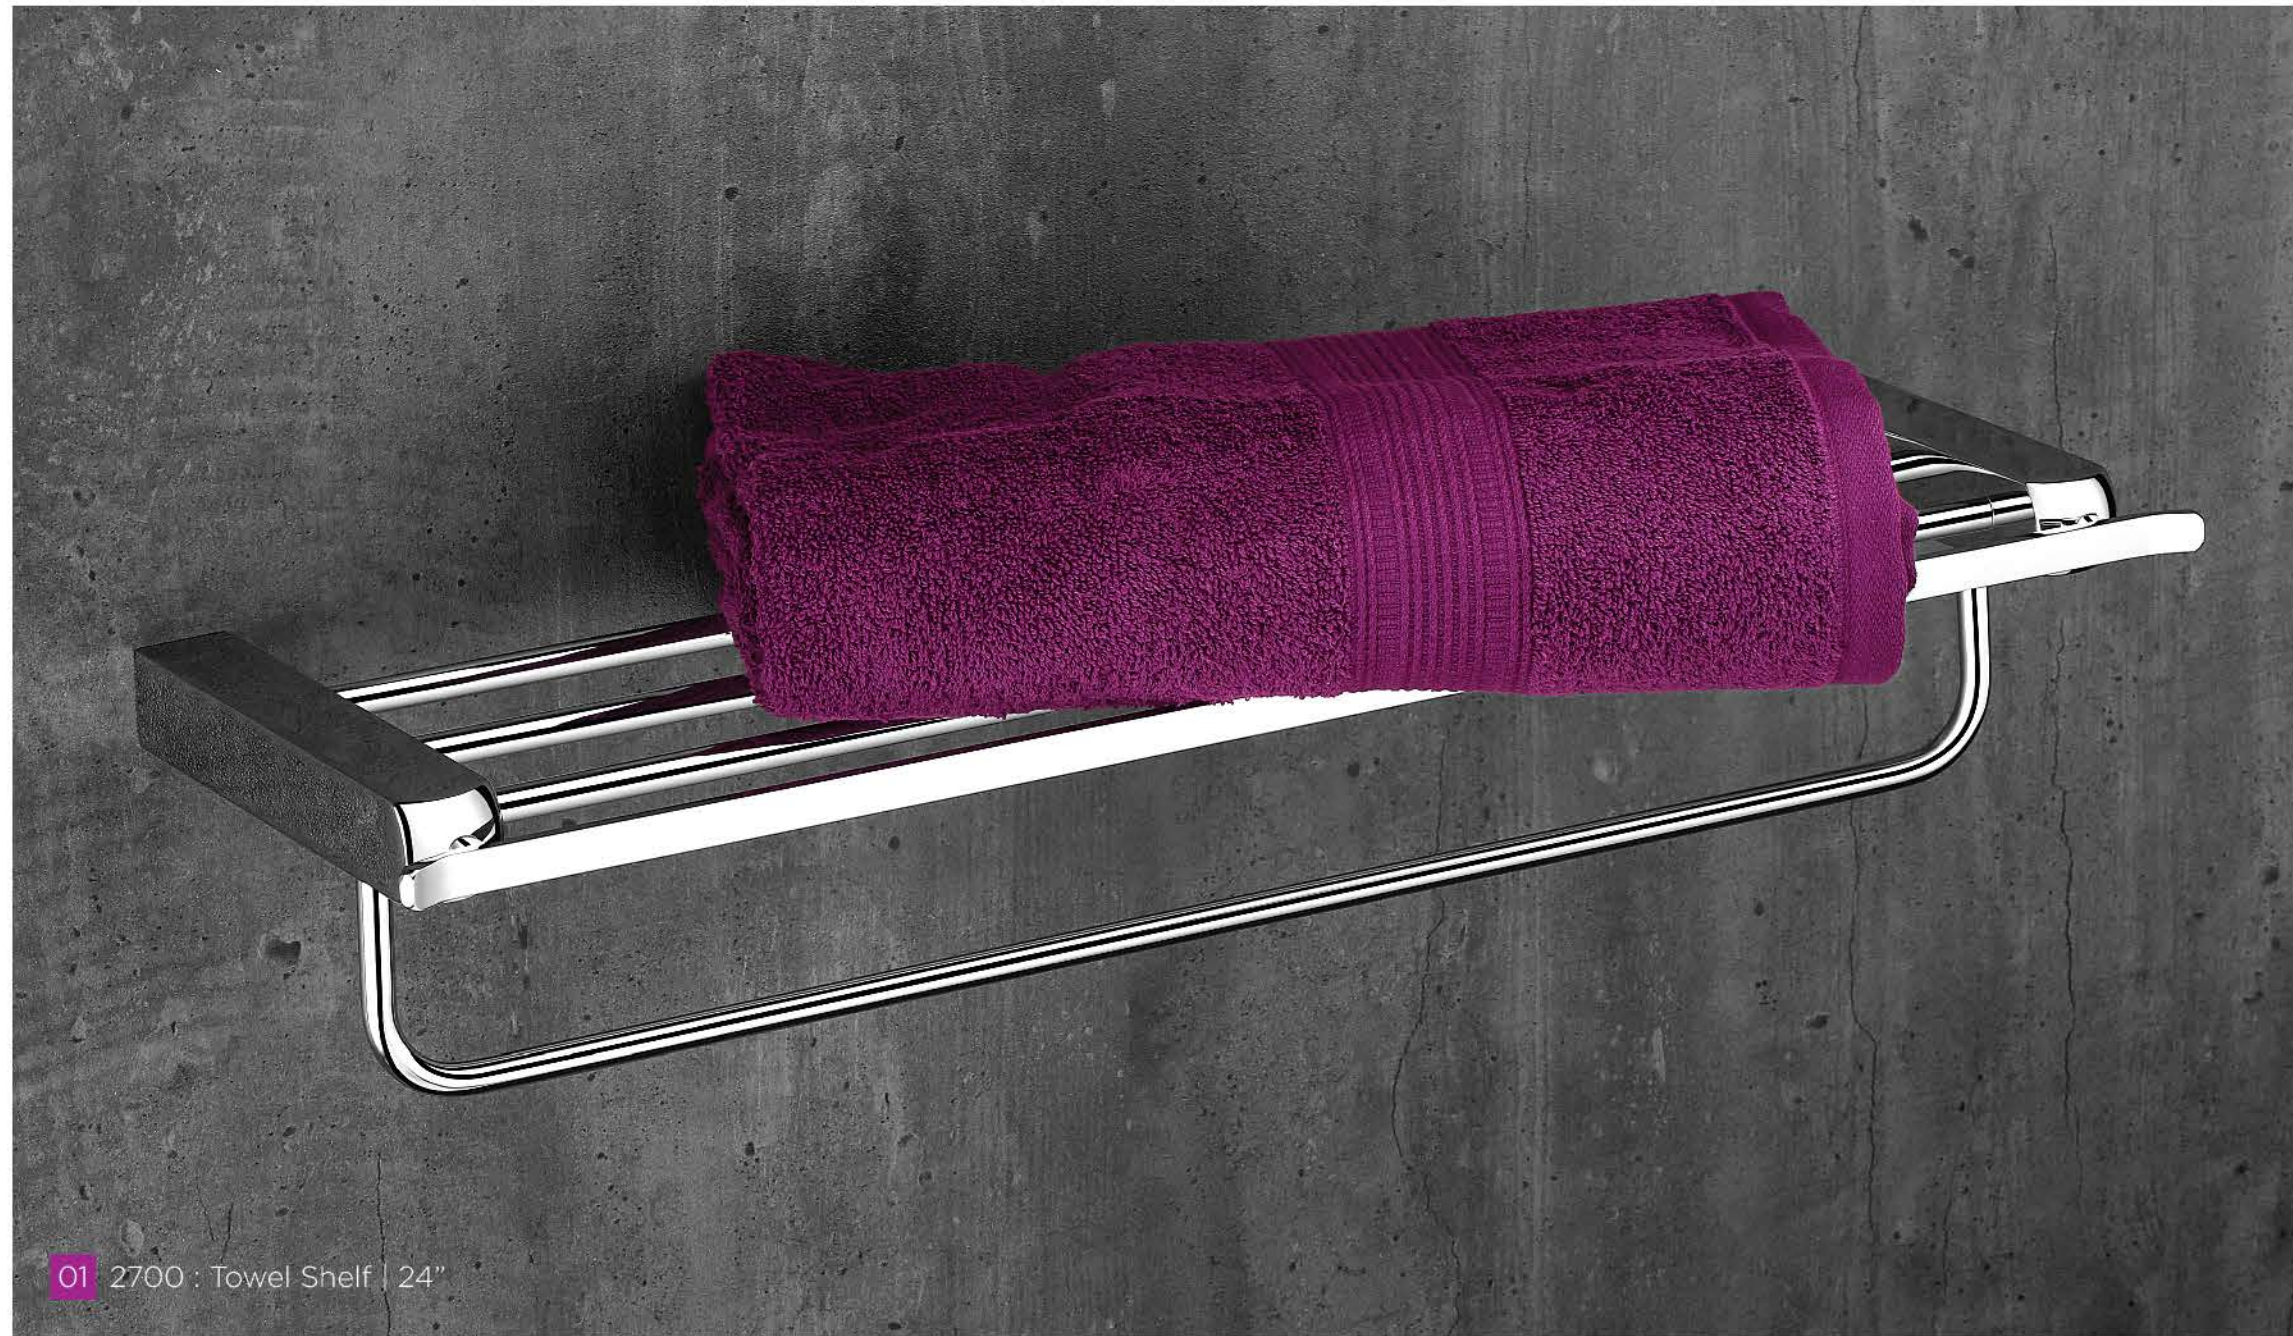

2700

series

It is so powerful, just a few lines conveying the deepest of emotions, depicting luxury. So soft and yet so alluring.

01 2700 : Towel Shelf | 24"

02 2700 : Towel Bar | 24"

03 2700 : Towel Ring

04 2700 : Soap Plate Holder | Brass