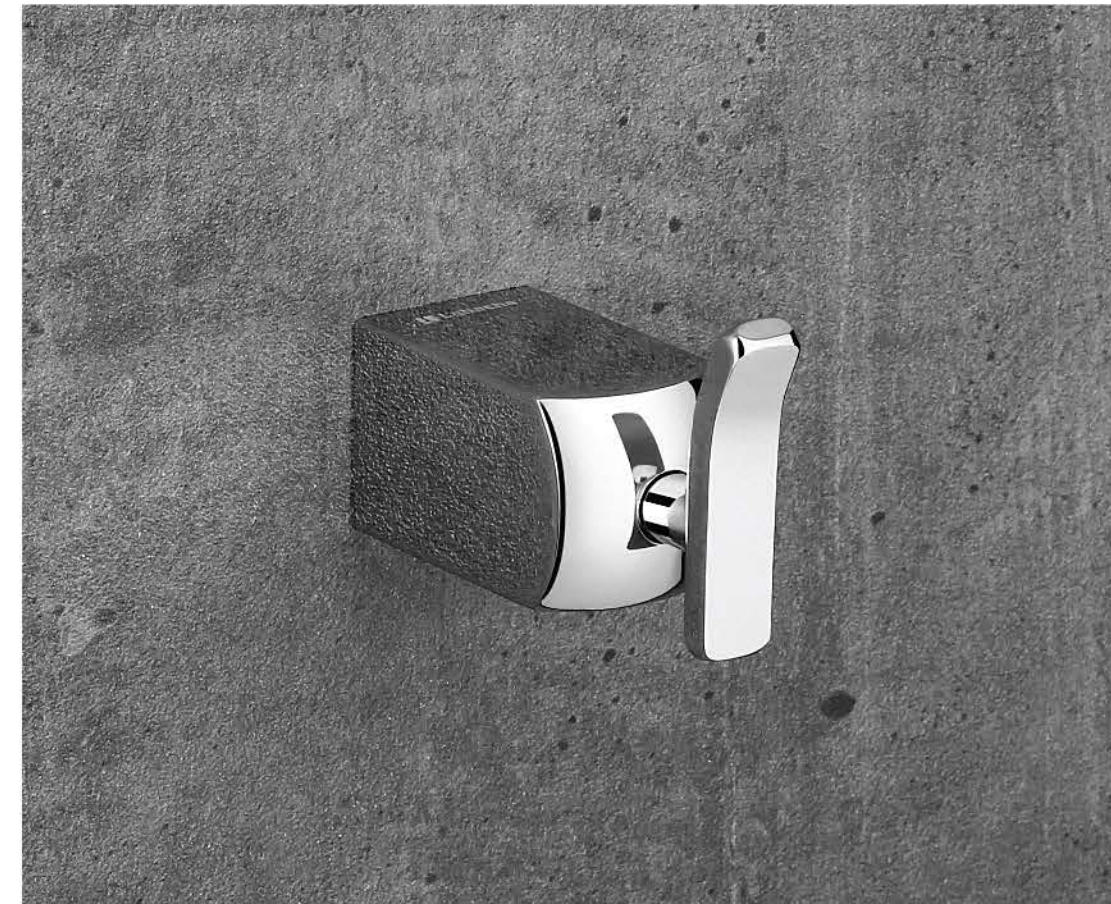

2700

series

It is so powerful, just a few lines conveying the deepest of emotions, depicting luxury. So soft and yet so alluring.

01 2700 : Towel Shelf | 24"

02 2700 : Towel Bar | 24"

03 2700 : Towel Ring

04 2700 : Soap Plate Holder | Brass

05 2700 : Robe Hook

06 2700 : Soap Liquid Holder

07 2700 : Tumbler Holder

08 2700 : Toilet Paper Holder

paper

holder with shelf

The pristine feel of elegance seems tranquil
to those who experience it.

9706