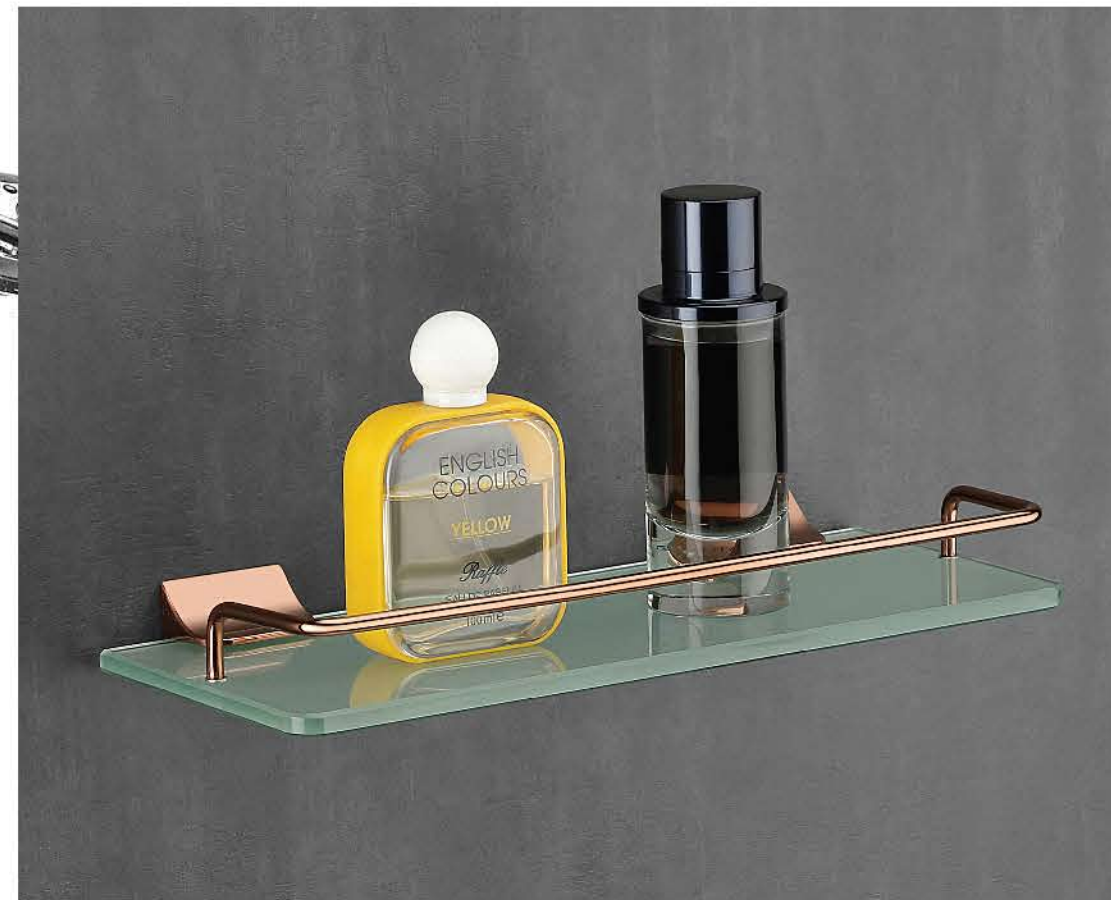

Front

bathroom shelf

these chic design with fabulous shine and sparkle make rhythms to the patterns.

01 Single Front Shelf