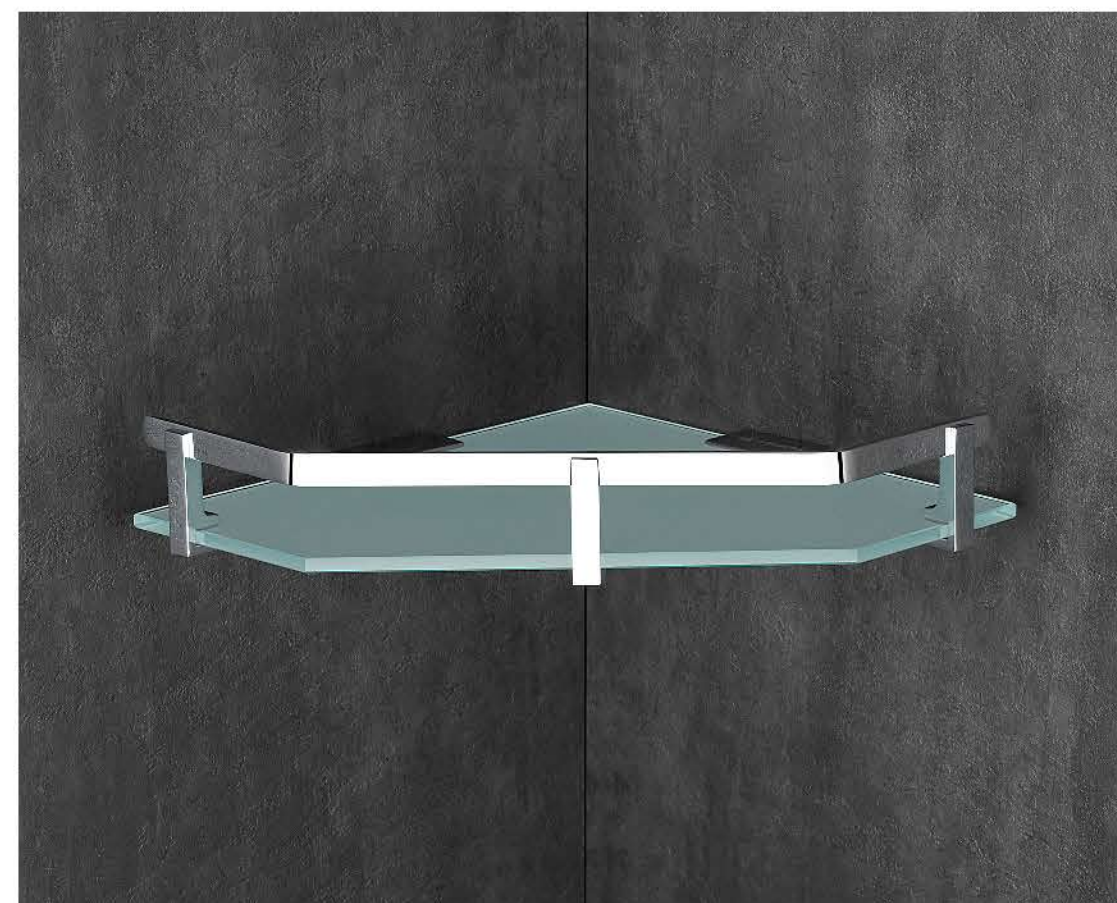

Triangle

bathroom shelf

Forms and functions simply merge to create one single entity.

01 9x9" | Chrome Plated