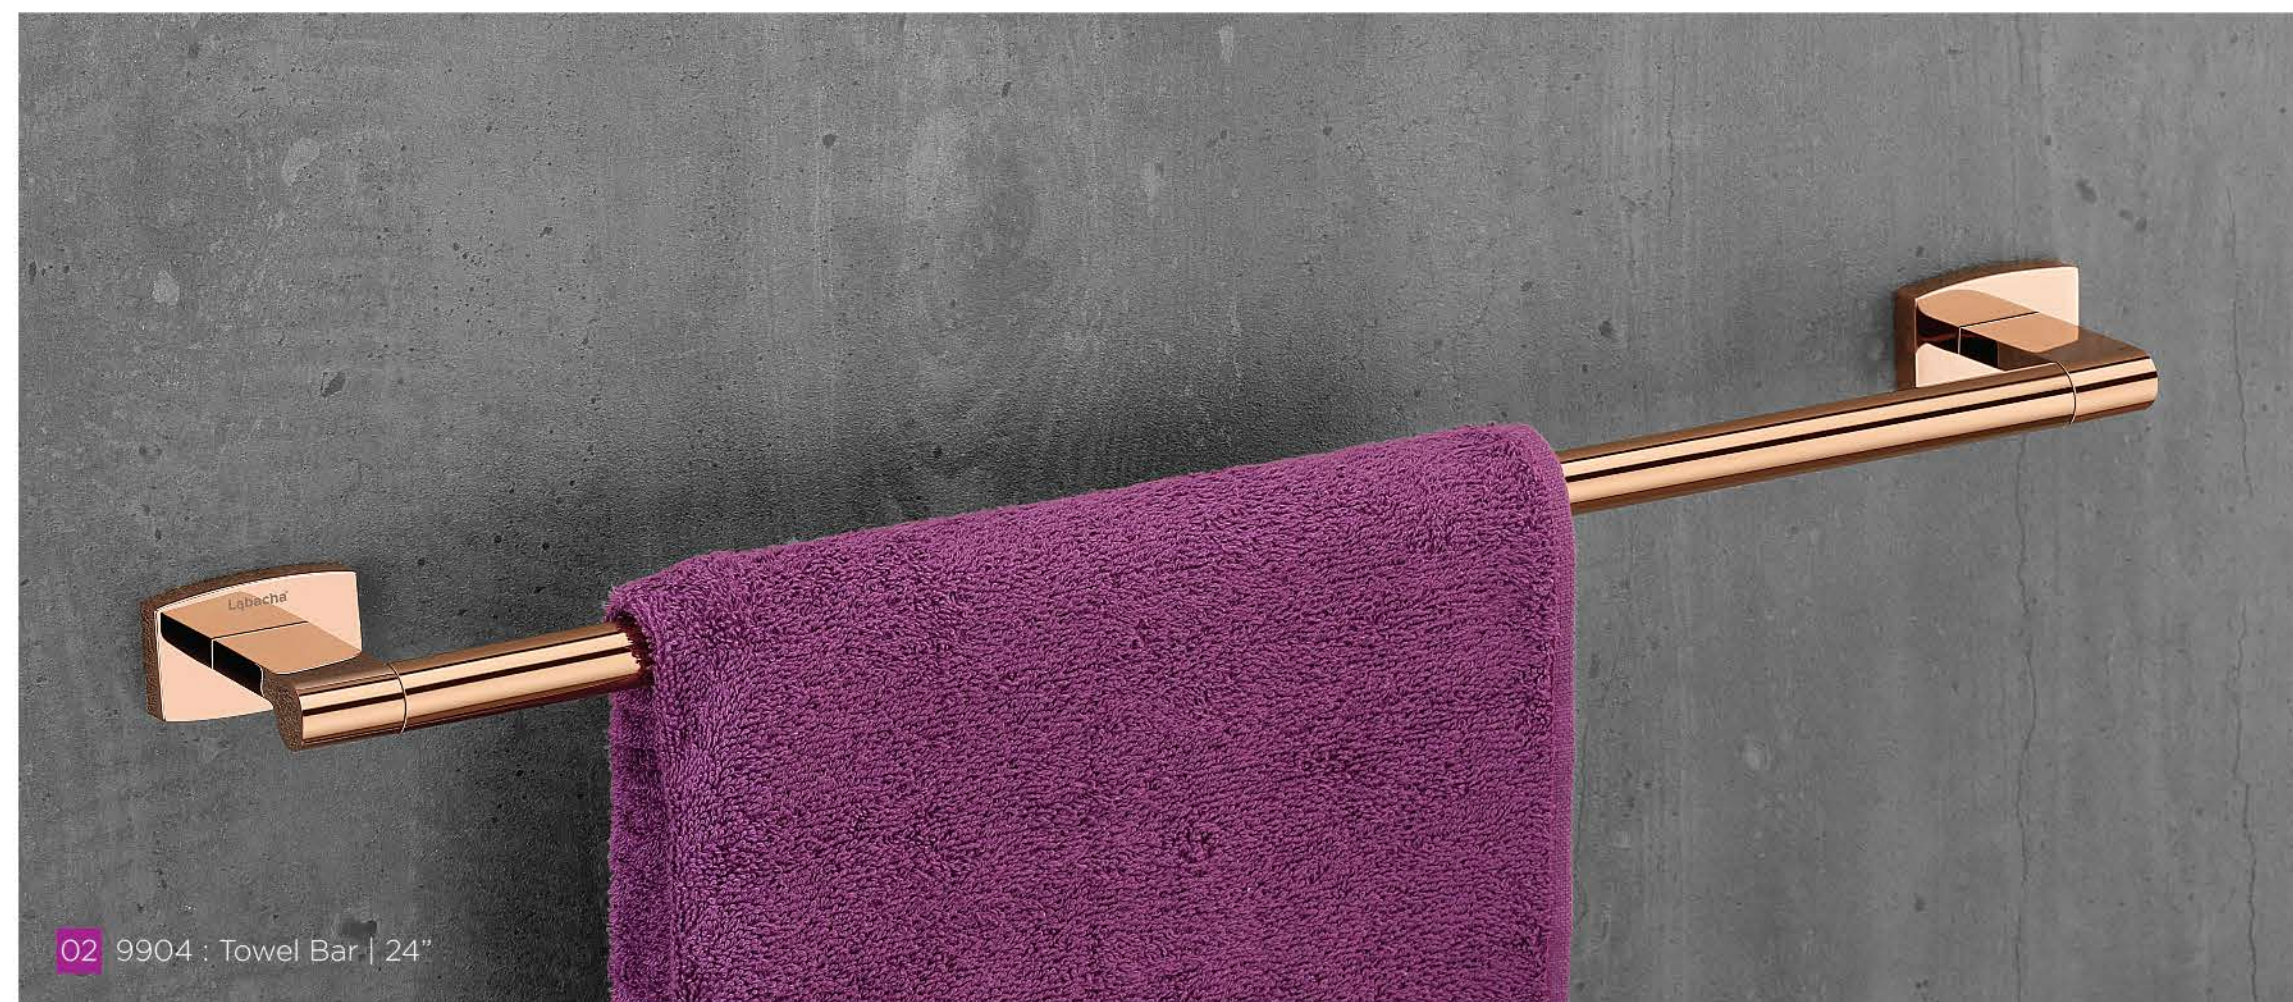

05 9904 : Robe Hook

06 9904 : Soap Liquid Holder

07 9904 : Tumbler Holder

08 9904 : Toilet Paper Holder

9904

series

It is so powerful, just a few lines conveying the deepest of emotions, depicting luxury. So soft and yet so alluring.

01 9904 : Towel Shelf | 24"

02 9904 : Towel Bar | 24"

03 9904 : Towel Ring

04 9904 : Soap Plate Holder | Brass

05 9904 : Robe Hook

06 9904 : Soap Liquid Holder

07 9904 : Tumbler Holder

08 9904 : Toilet Paper Holder

9904

series

An ergonomic style statement with functional brilliance to match, brings perfect comfort and aesthetic elegance to the bathroom design

01 9904 : Towel Shelf | 24"

02 9904 : Towel Bar | 24"

03 9904 : Towel Ring