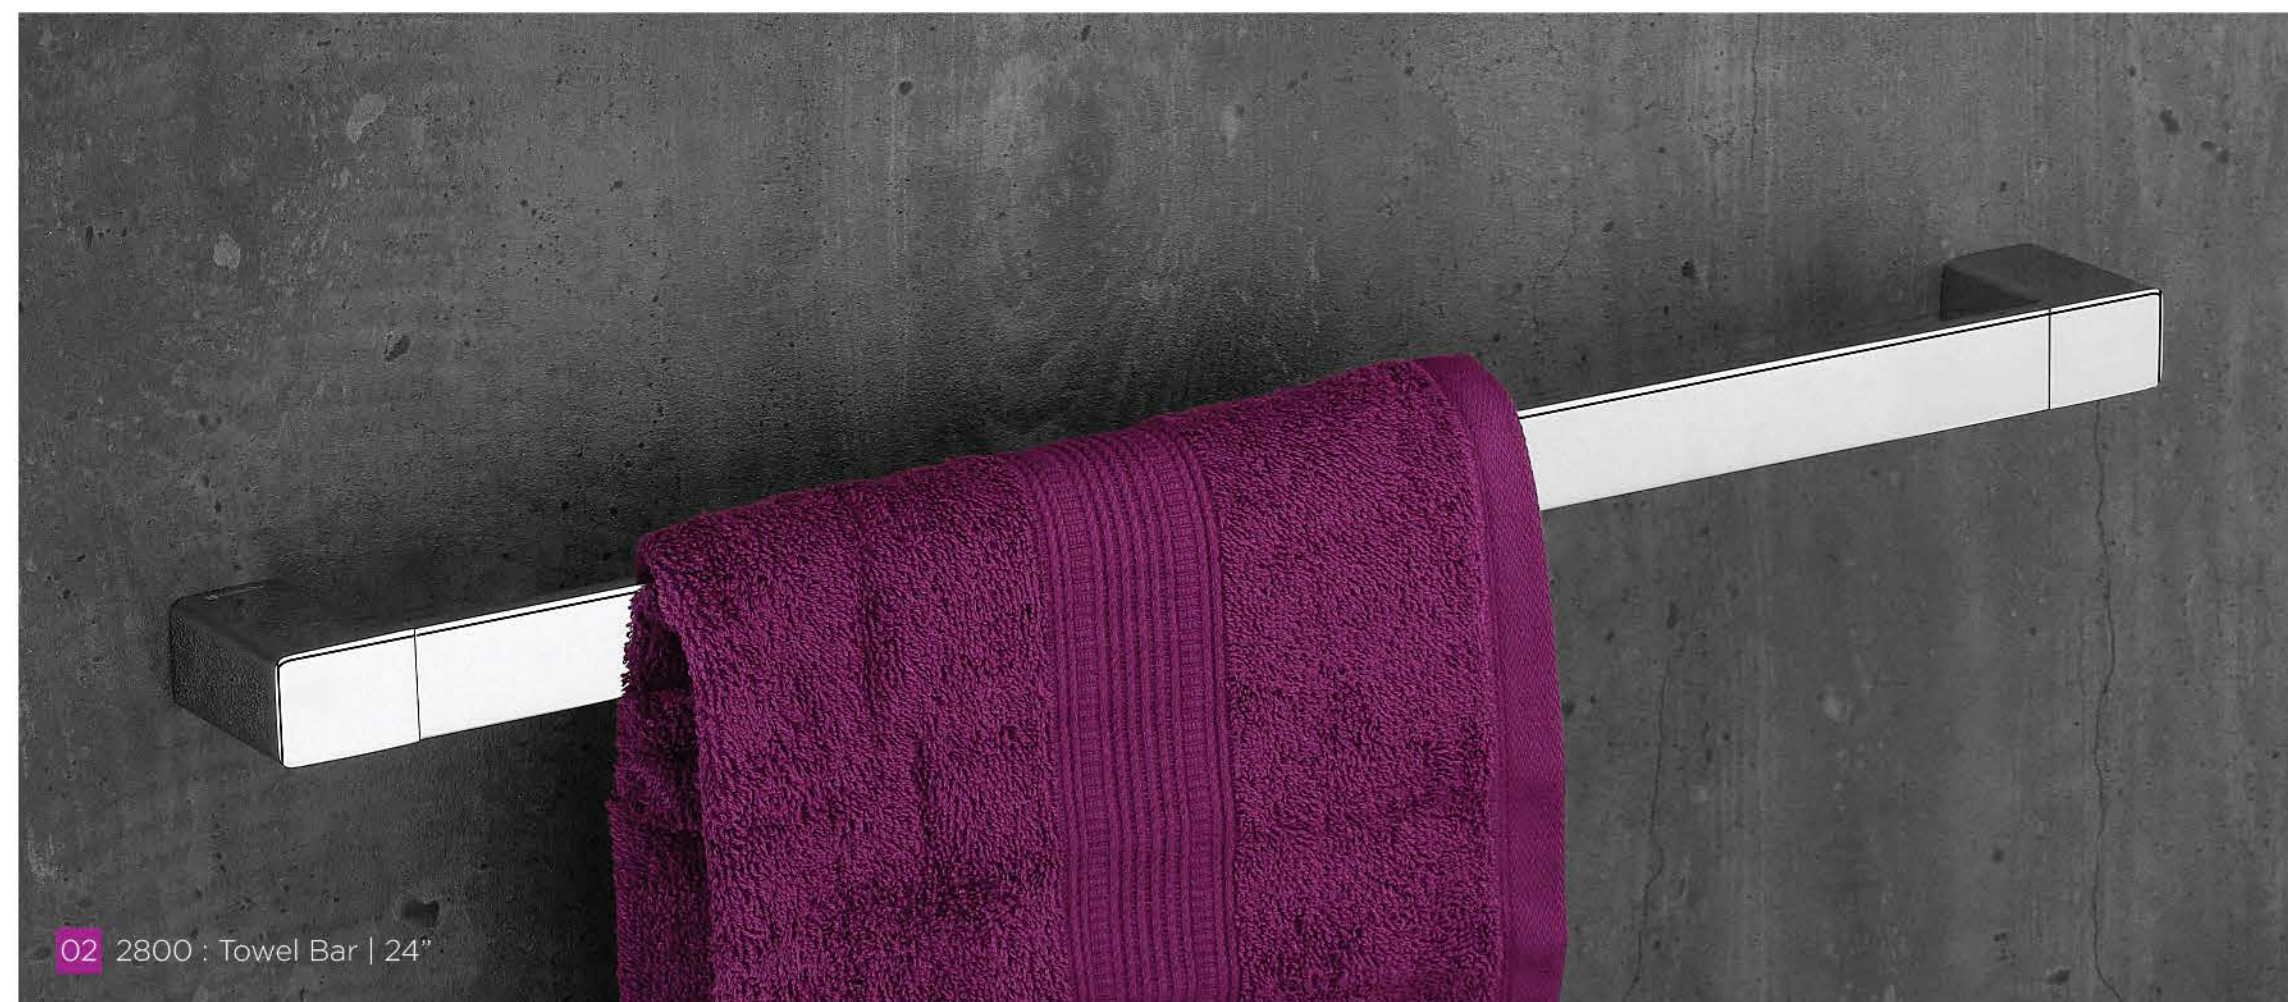

01 2800 : Towel Shelf | 24"

02 2800 : Towel Bar | 24"