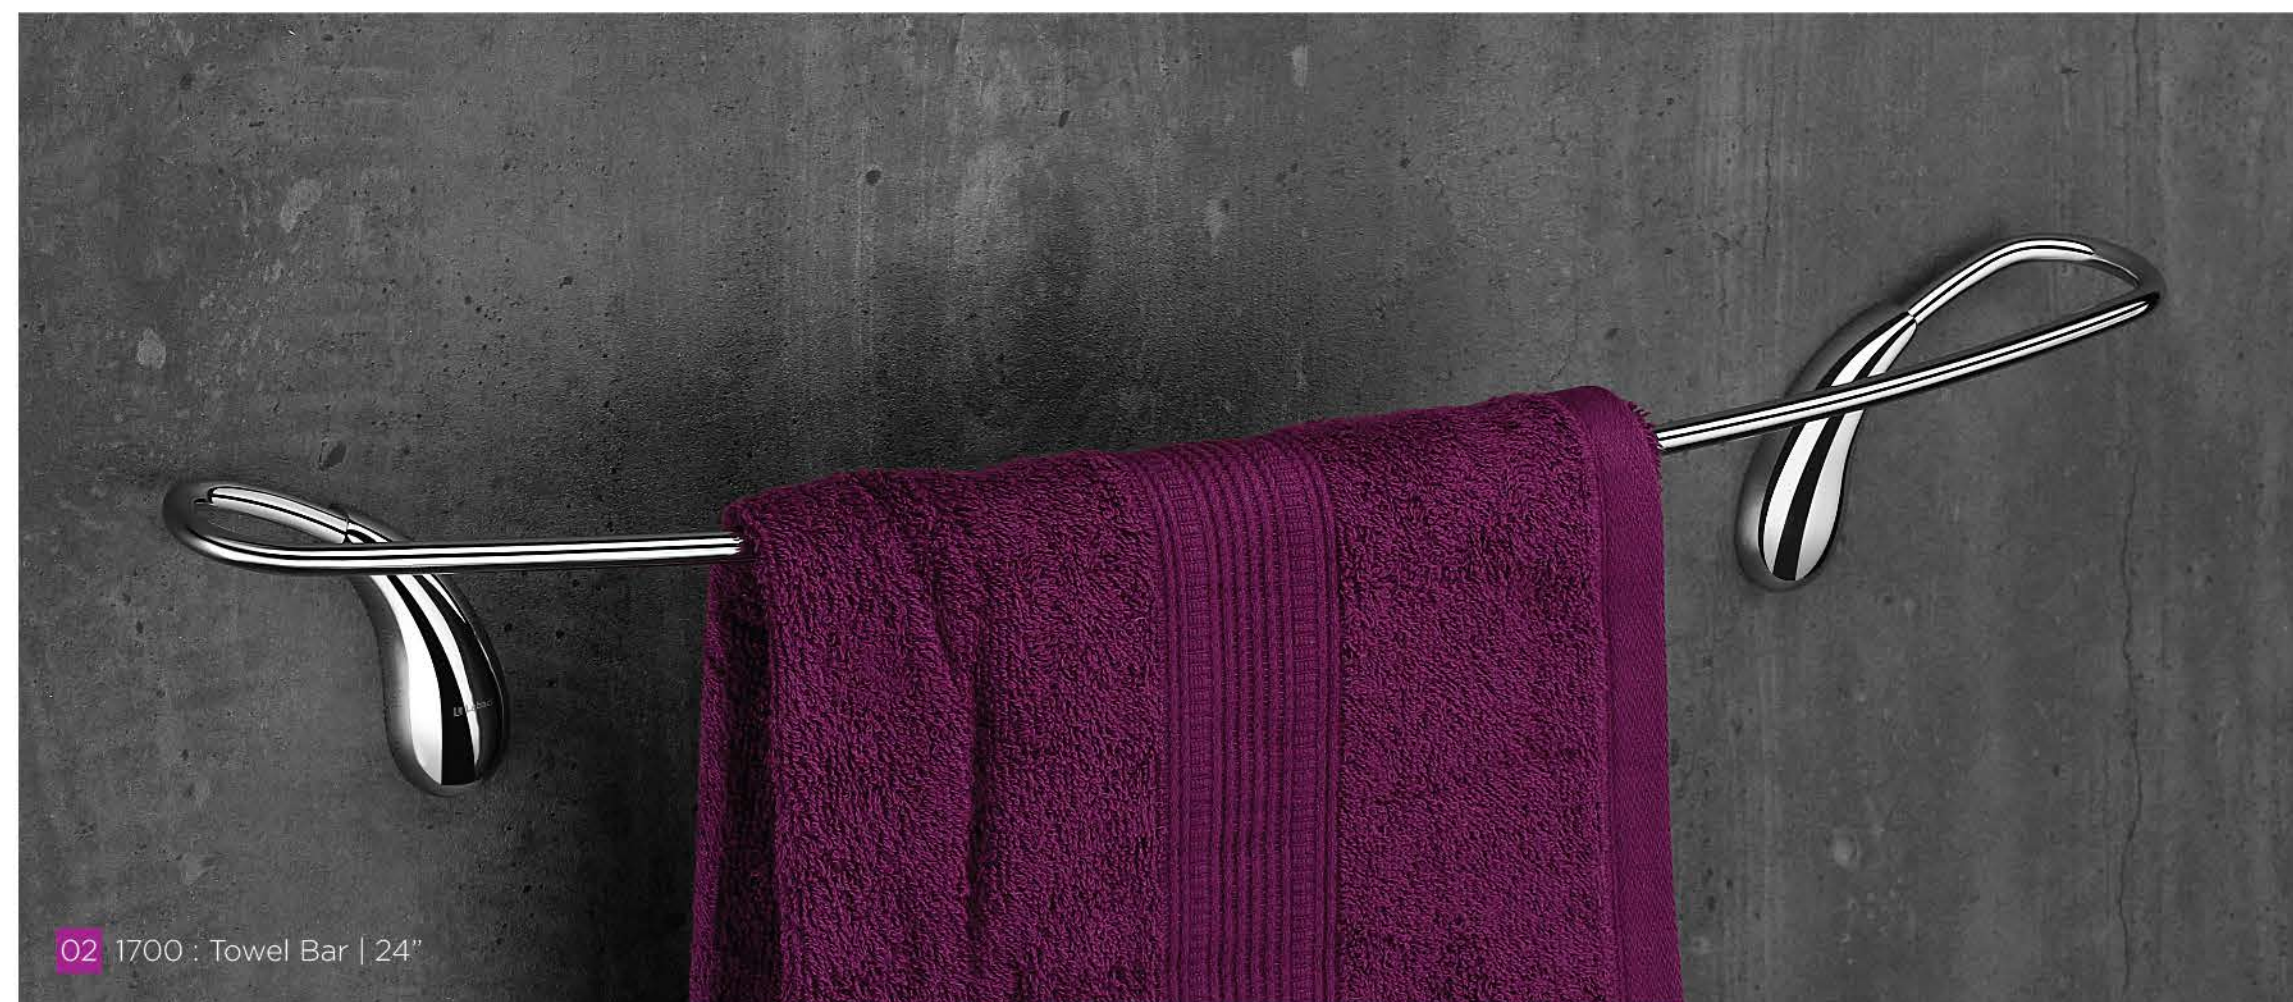

01 1700 : Towel Shelf | 24"

02 1700 : Towel Bar | 24"