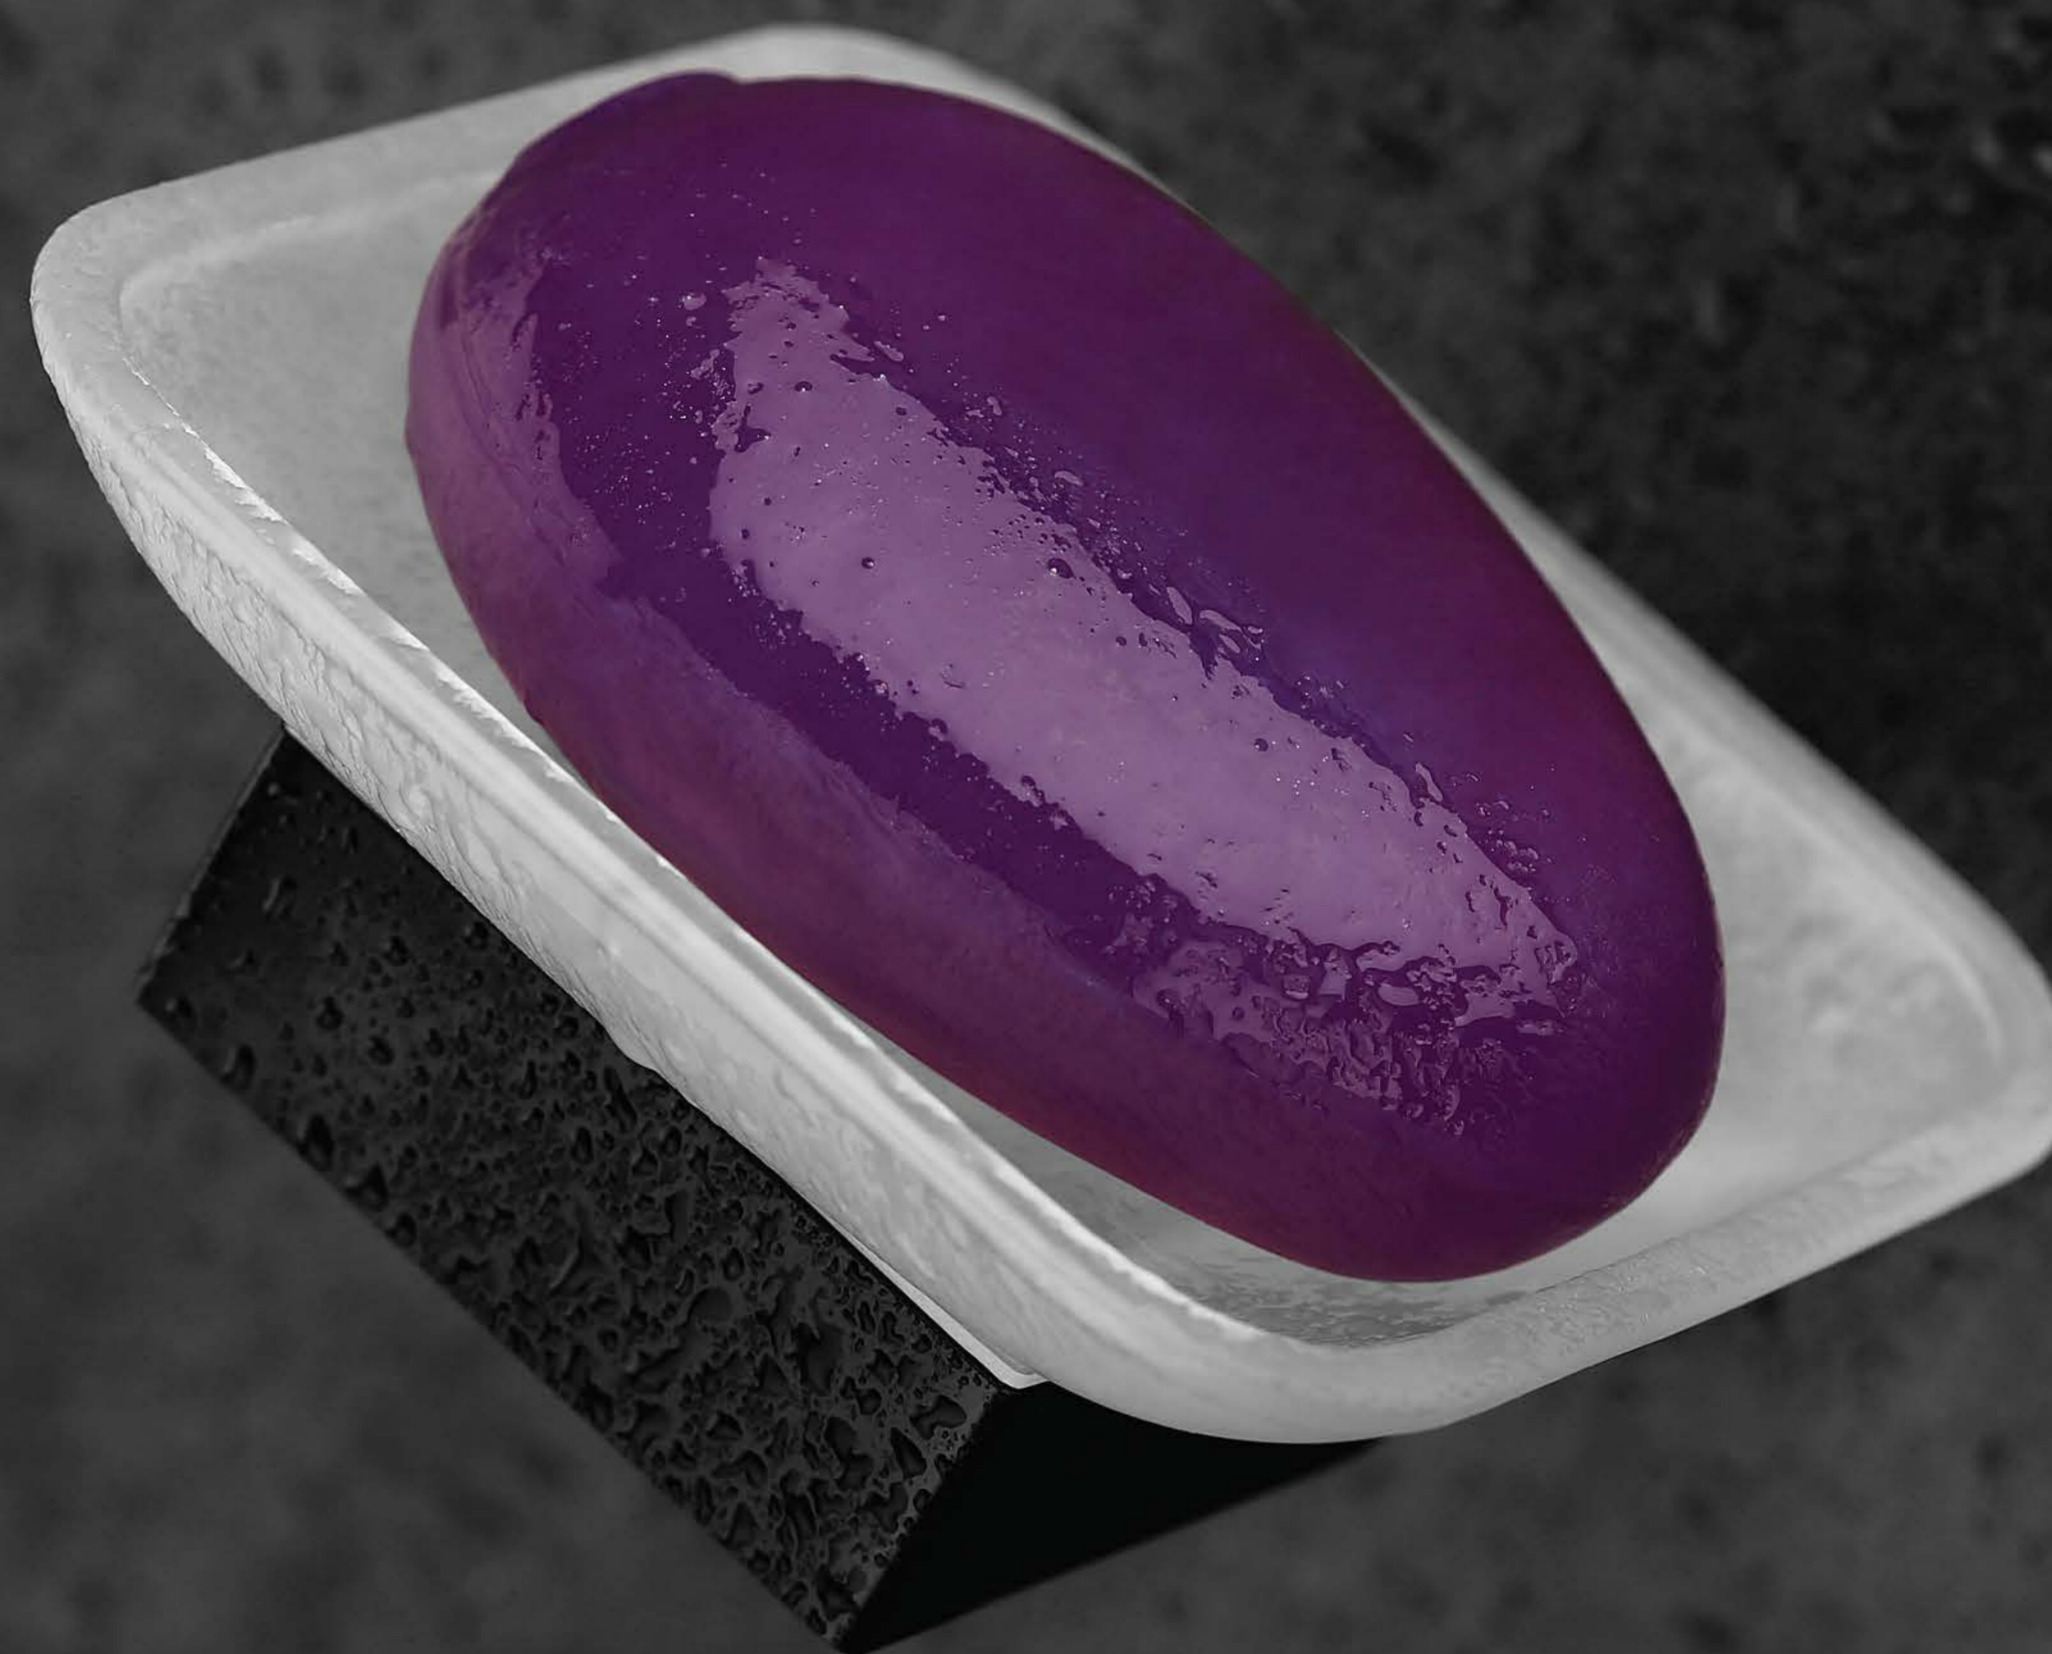

2800

series

perfectly represents the balance between tradition and modernity, destined to become a symbol of immitable style and craftsmanship

01 2800 : Towel Shelf | 24"

02 2800 : Towel Bar | 24"

03 2800 : Towel Ring