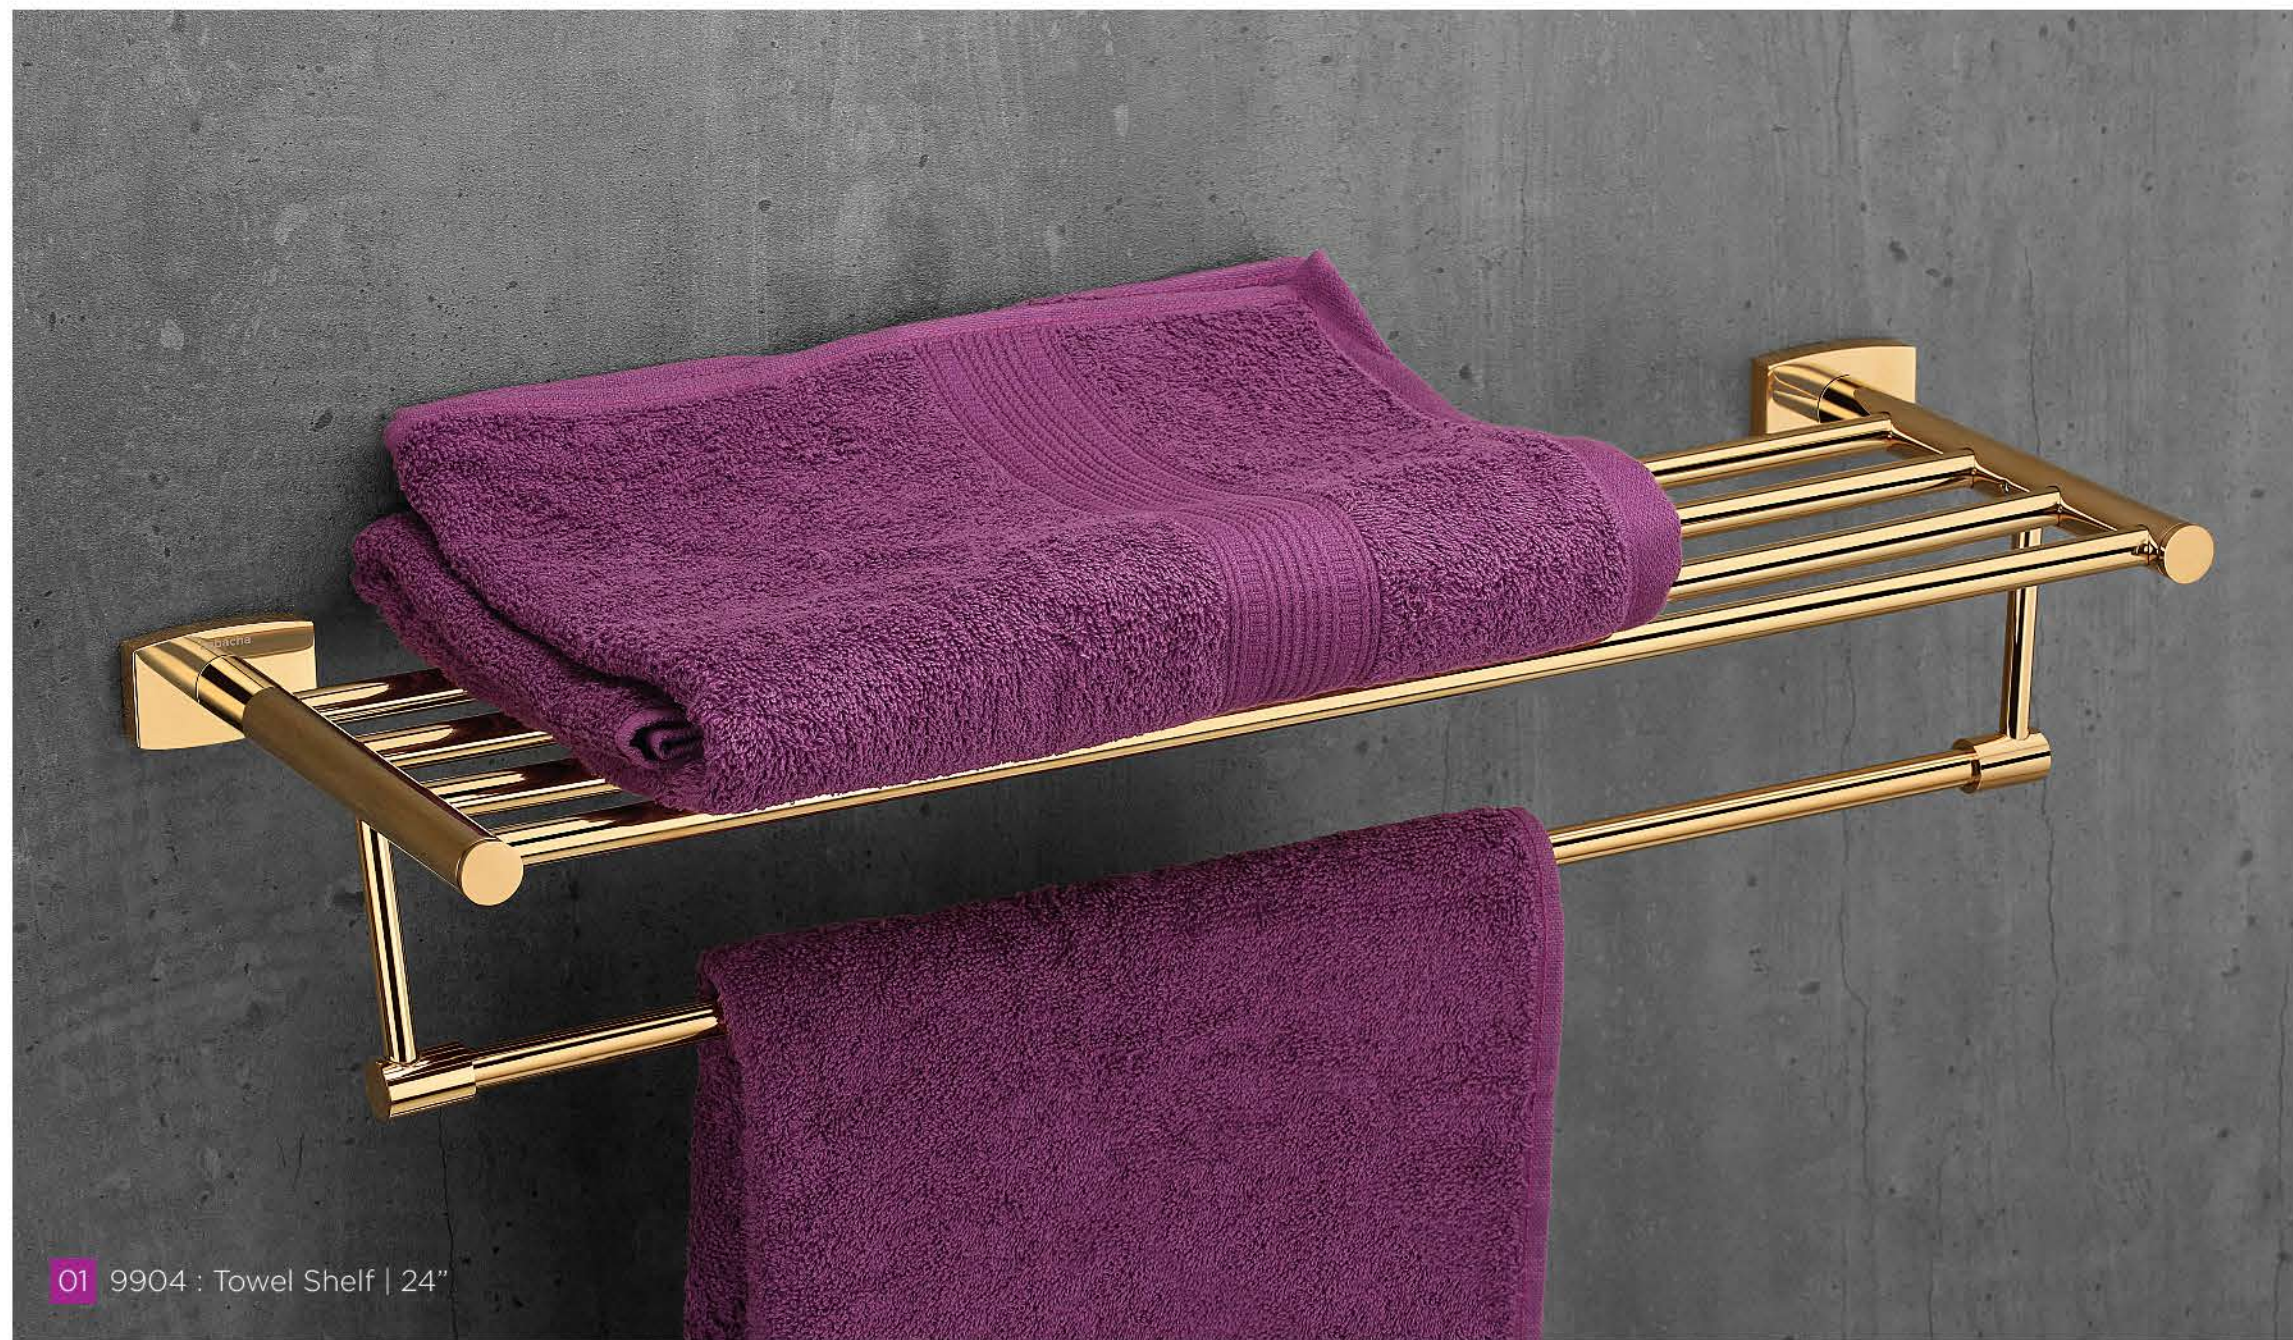

04 9903 : Soap Plate Holder | Brass

05 9903 : Robe Hook

06 9903 : Soap Liquid Holder

07 9903 : Tumbler Holder

08 9903 : Toilet Paper Holder

 **Labacha**[®]
BATHROOM ACCESSORIES

9904

series

radiate with
its slender beauty

9904

series

An ergonomic style statement with functional brilliance to match, brings perfect comfort and aesthetic elegance to the bathroom design

01 9904 : Towel Shelf | 24"

02 9904 : Towel Bar | 24"

03 9904 : Towel Ring

04 9904 : Soap Plate Holder | Brass

05 9904 : Robe Hook

06 9904 : Soap Liquid Holder

07 9904 : Tumbler Holder

08 9904 : Toilet Paper Holder

9904